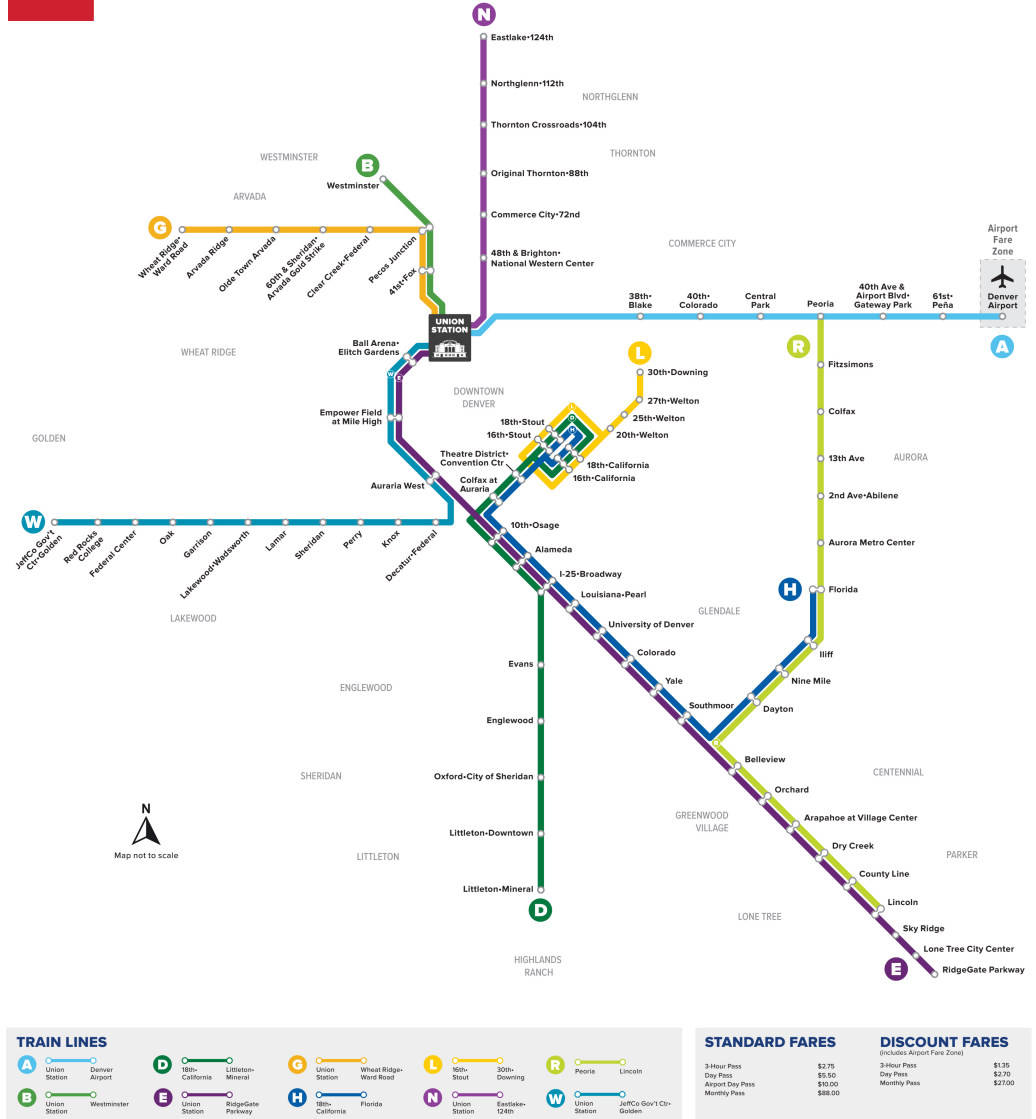

## Union Station to Jefferson County Government Center-Golden Station

Ga Union Station đến Trung tâm Hành chính Quận Jefferson-Golden Station

### Rail Map

TRAIN LINES		STANDARD FARES		DISCOUNT FARES	
A	Union Station - Denver Airport	2 Hour Pass	\$2.75	2 Hour Pass	\$1.95
B	Union Station - Westminster	Day Pass	\$5.00	Day Pass	\$2.25
C	Union Station - Wheat Ridge/Ward Road	Airport Day Pass	\$10.00	Monthly Pass	\$27.00
D	18th - Littleton/Mineral	Monthly Pass	\$88.00		
E	Union Station - RidgeGate Parkway				
G	Union Station - Golden				
H	18th - Florida				
L	16th - Downtown Denver				
N	Union Station - Eastlake-124th				
R	Peoria - Lincoln				
W	Union Station - Jefferson County Government Center				

Jefferson County Government Center - Golden Station	Red Rocks College Station	Federal Center Station	Oak Station	Garrison Station	Lakewood-Wadsworth Station	Lamar Station	Sheridan Station	Perry Station	Knox Station	Decatur - Federal Station	Auraria West Station	Empower Field at Mile High Station	Ball Arena - Eilich Gardens Station	Union Station	
12:24	12:30	12:34	12:38	12:41	12:44	12:46	12:48	12:51	12:52	12:54	12:58	12:59	01:01	01:05	
12:54	01:00	01:04	01:08	01:11	01:14	01:16	01:18	01:21	01:22	01:24	01:28	01:29	01:31	01:35	