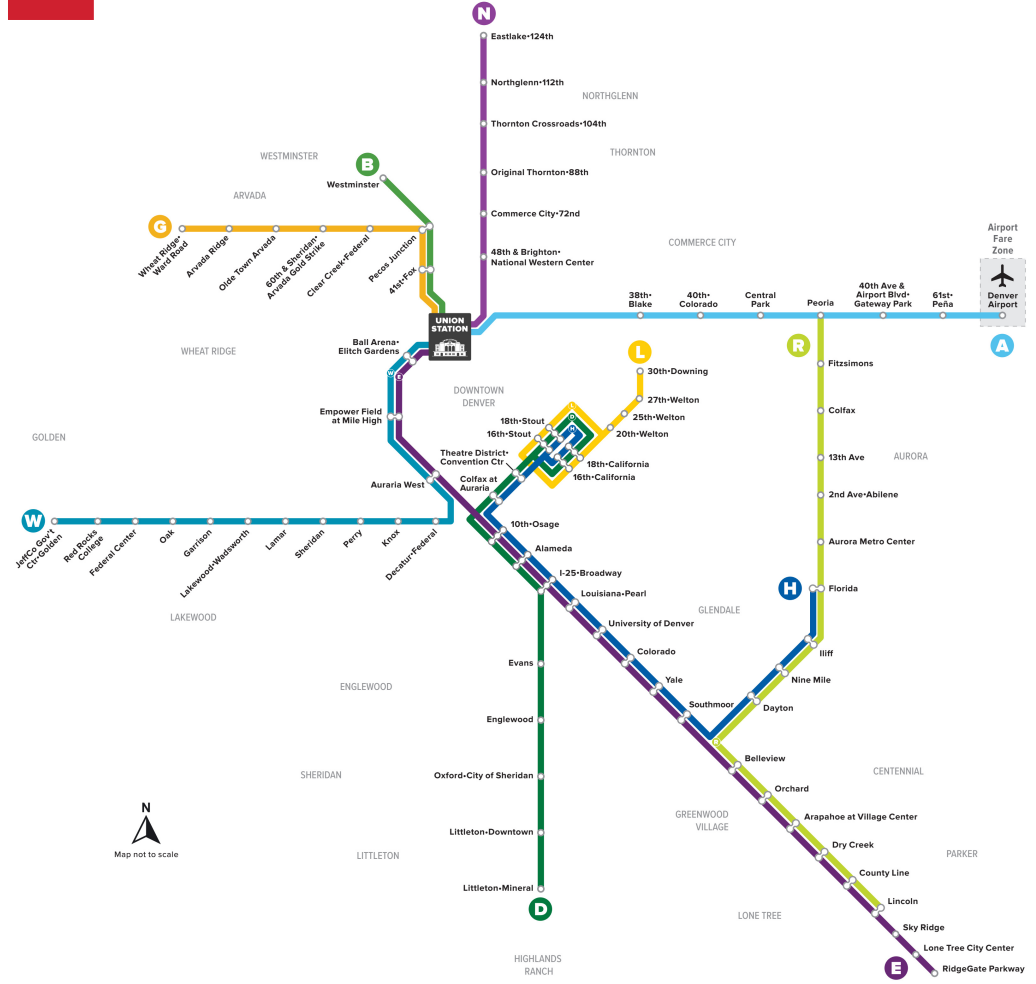

W

Union Station to Jefferson County Government Center-Golden Station

युनियन स्टेशन देखि जेफरसन काउन्टी सरकारी केन्द्र-गोल्डेन स्टेशन सम्म

Rail Map

TRAIN LINES

STANDARD FARES

3 Hour Pass	\$2.75
Day Pass	\$5.00
Airport Day Pass	\$10.00
Monthly Pass	\$68.00

किंवदन्ती

Jefferson County...

स्टप / स्टेशनको नाम

05:24

बिहान

05:54

अपराह्न

जनवरी ४, २०२६ - जून ६, २०२६
 पूर्वतर्फ | शनिबार

Jefferson County Government Center - Golden Station	Red Rocks College Station	Federal Center Station	Oak Station	Garrison Station	Lakewood-Wadsworth Station	Lamar Station	Sheridan Station	Perry Station	Knox Station	Decatur - Federal Station	Auraria West Station	Empower Field at Mile High Station	Ball Arena - Eitch Gardens Station	Union Station	
12:24	12:30	12:34	12:38	12:41	12:44	12:46	12:48	12:51	12:52	12:54	12:58	12:59	01:01	01:05	
12:54	01:00	01:04	01:08	01:11	01:14	01:16	01:18	01:21	01:22	01:24	01:28	01:29	01:31	01:35	

Lakewood-Wadsworth Station | 1000 खाली ठाउँहरू
1298 Wadsworth Blvd, Lakewood 80214

Decatur-Federal Station | 474 खाली ठाउँहरू
1310 N Federal Blvd, Denver 80204