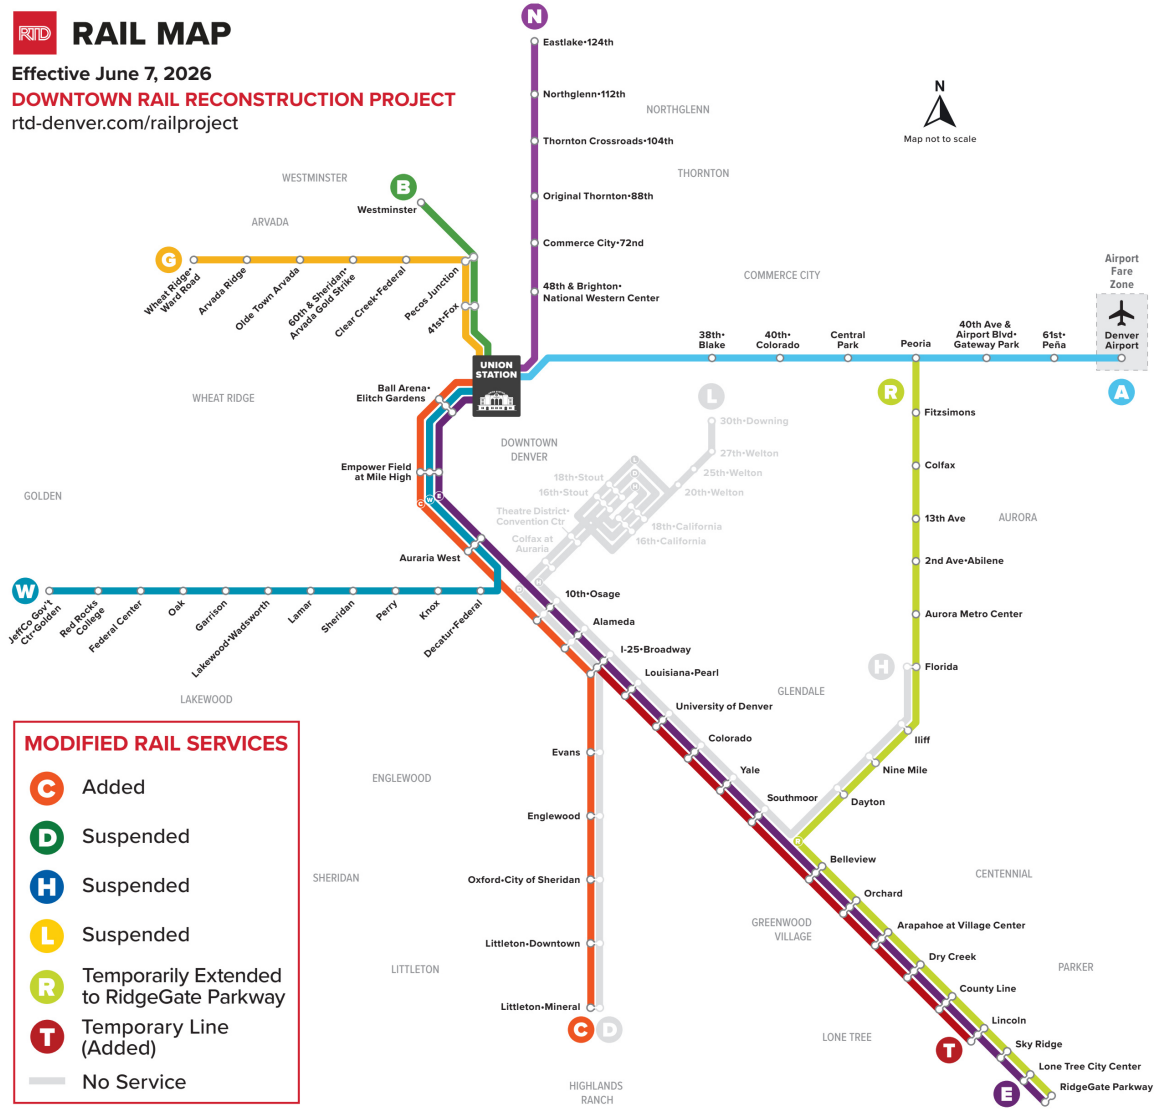

## Union Station to Jefferson County Government Center-Golden Station

युनियन स्टेशन देखि जेफरसन काउन्टी सरकारी केन्द्र-गोल्डेन स्टेशन सम्म

Jefferson County Government Center - Golden Station	Red Rocks College Station	Federal Center Station	Oak Station	Garrison Station	Lakewood-Wadsworth Station	Lamar Station	Sheridan Station	Perry Station	Knox Station	Decatur - Federal Station	Auraria West Station	Empower Field at Mile High Station	Ball Arena - Eitch Gardens Station	Union Station	
12:23	12:29	12:33	12:38	12:41	12:44	12:46	12:48	12:50	12:52	12:54	12:58	12:59	01:01	01:04	
12:53	12:59	01:03	01:08	01:11	01:14	01:16	01:18	01:20	01:22	01:24	01:28	01:29	01:31	01:34	