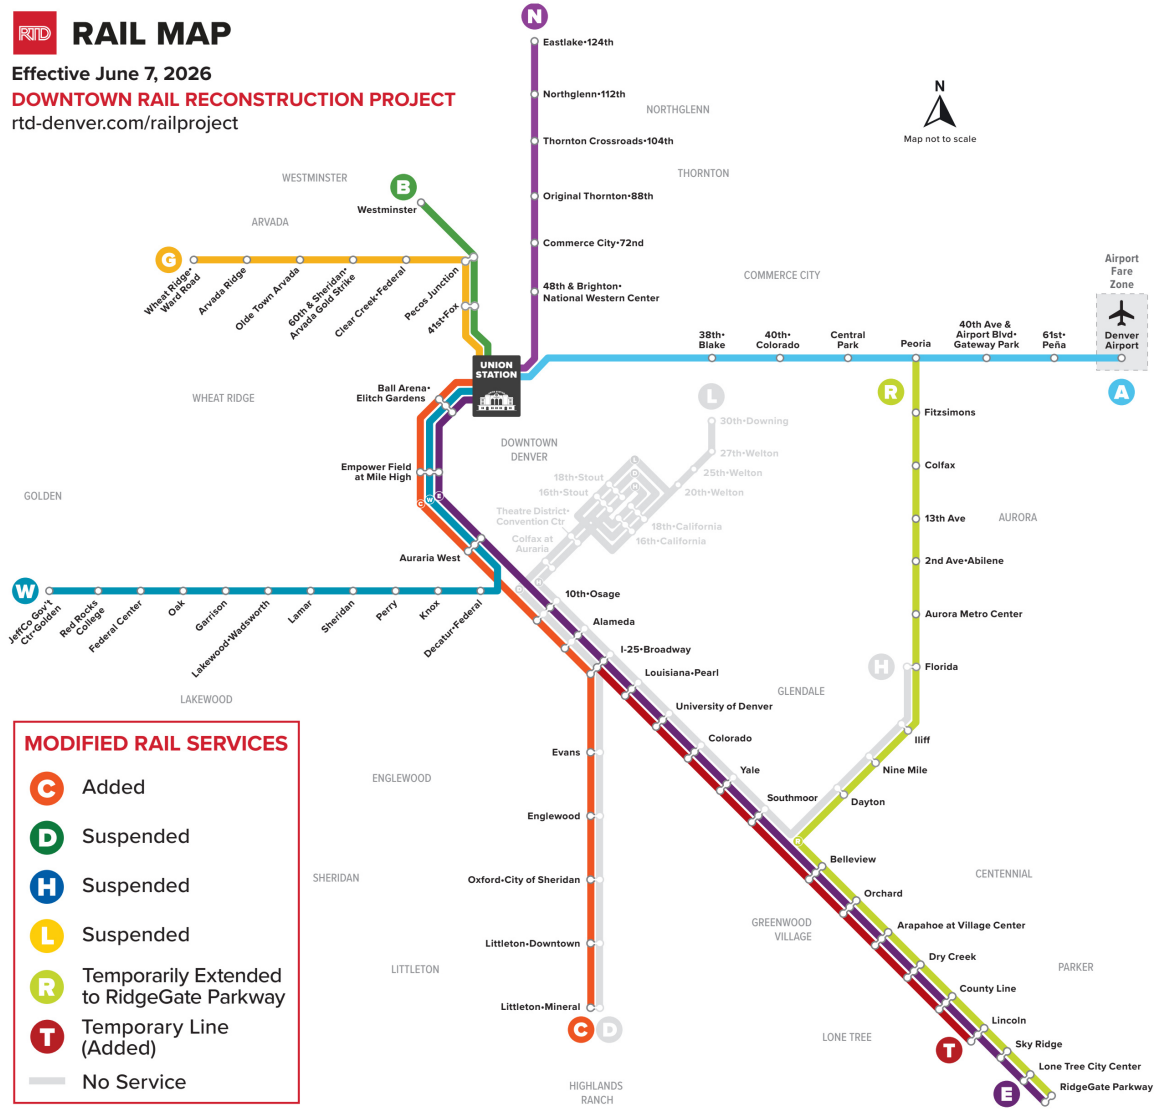

W

Union Station to Jefferson County Government Center-Golden Station

De la gare Union Station au centre administratif du comté de Jefferson (gare de Golden)

Calendrier des jours fériés

Les services RTD fonctionnent selon l'horaire du dimanche et des jours fériés le jour de l'An, le Memorial Day, le jour de la Fête nationale, la fête du Travail, le jour de Thanksgiving et le jour de Noël

Jefferson County Government Center - Golden Station	Red Rocks College Station	Federal Center Station	Oak Station	Garrison Station	Lakewood-Wadsworth Station	Lamar Station	Sheridan Station	Perry Station	Knox Station	Decatur - Federal Station	Auraria West Station	Empower Field at Mile High Station	Ball Arena - Elych Gardens Station	Union Station	
12:23	12:29	12:33	12:38	12:41	12:44	12:46	12:48	12:50	12:52	12:54	12:58	12:59	01:01	01:04	
12:53	12:59	01:03	01:08	01:11	01:14	01:16	01:18	01:20	01:22	01:24	01:28	01:29	01:31	01:34	