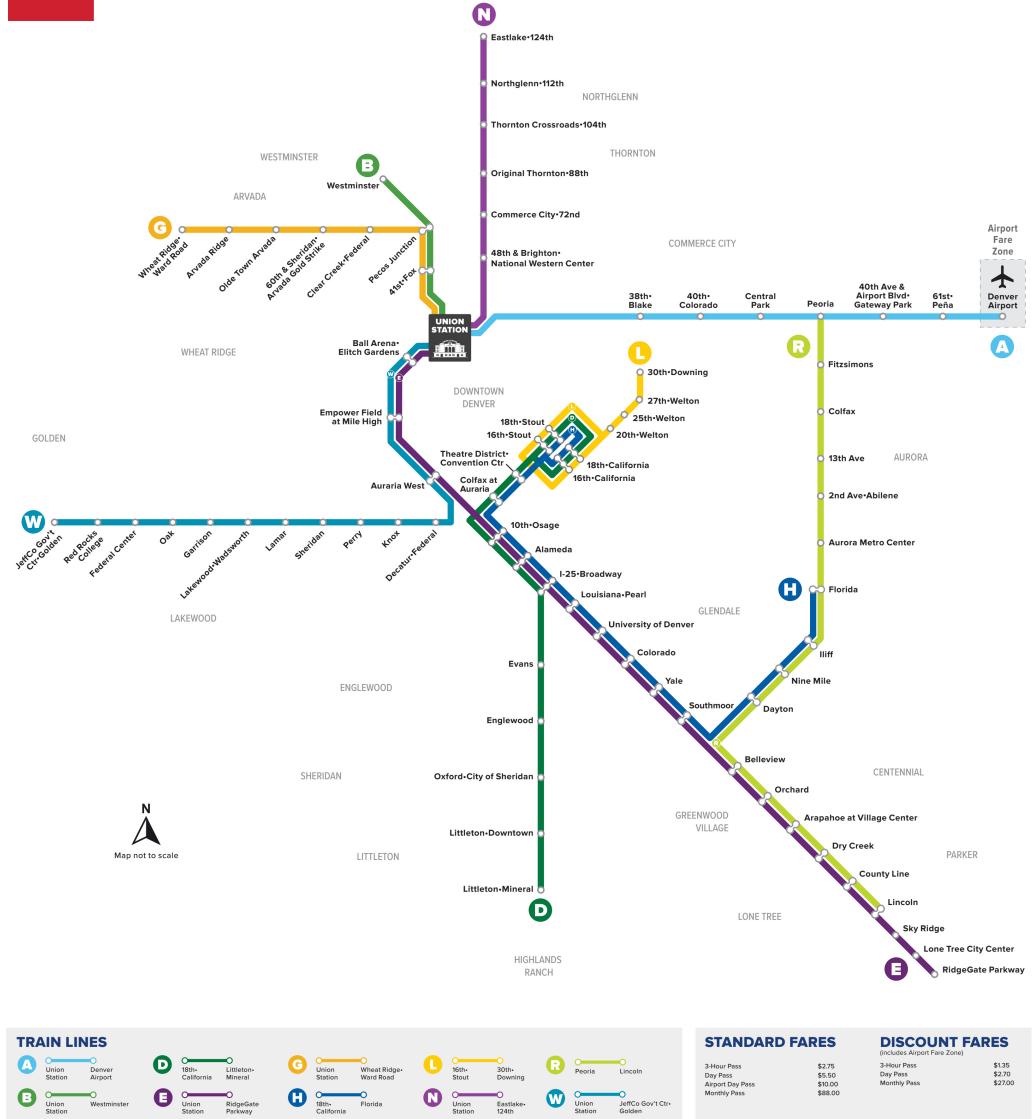

## Union Station to Jefferson County Government Center-Golden Station

De Union Station à Jefferson County Government Center-Golden Station

### RTD Rail Map

TRAIN LINES		STANDARD FARES		DISCOUNT FARES	
A	Union Station - Denver Airport	2 Hour Pass	\$2.75	2 Hour Pass (Includes Airport Fare Zone)	\$1.95
B	Union Station - Westminster	Day Pass	\$5.00	Day Pass	\$2.25
C	Union Station - Wheat Ridge/Wood Road	Airport Day Pass	\$10.00	Monthly Pass	\$27.00
D	18th - Littleton/Mineral	Monthly Pass	\$88.00		
E	Union Station - RidgeGate Parkway				
G	Union Station - Wheat Ridge/Wood Road				
H	18th - Florida				
L	16th - Stout/Downing				
N	Union Station - Eastlake-124th				
R	Peoria - Lincoln				
W	Union Station - JeffCo Gov't Ctr-Golden				

### Calendrier des vacances

Les services RTD suivent un horaire dimanche/vacances le jour de l'an, Memorial Day, Independence Day, Labor Day, Thanksgiving Day et le jour de Noël.

Jefferson County Government Center - Golden Station	Red Rocks College Station	Federal Center Station	Oak Station	Garrison Station	Lakewood-Wadsworth Station	Lamar Station	Sheridan Station	Perry Station	Knox Station	Decatur - Federal Station	Auraria West Station	Empower Field at Mile High Station	Ball Arena - Elych Gardens Station	Union Station	
12:24		12:30	12:34	12:38	12:41	12:44	12:46	12:48	12:51	12:52	12:54	12:58	12:59	01:01	01:05
12:54		01:00	01:04	01:08	01:11	01:14	01:16	01:18	01:21	01:22	01:24	01:28	01:29	01:31	01:35