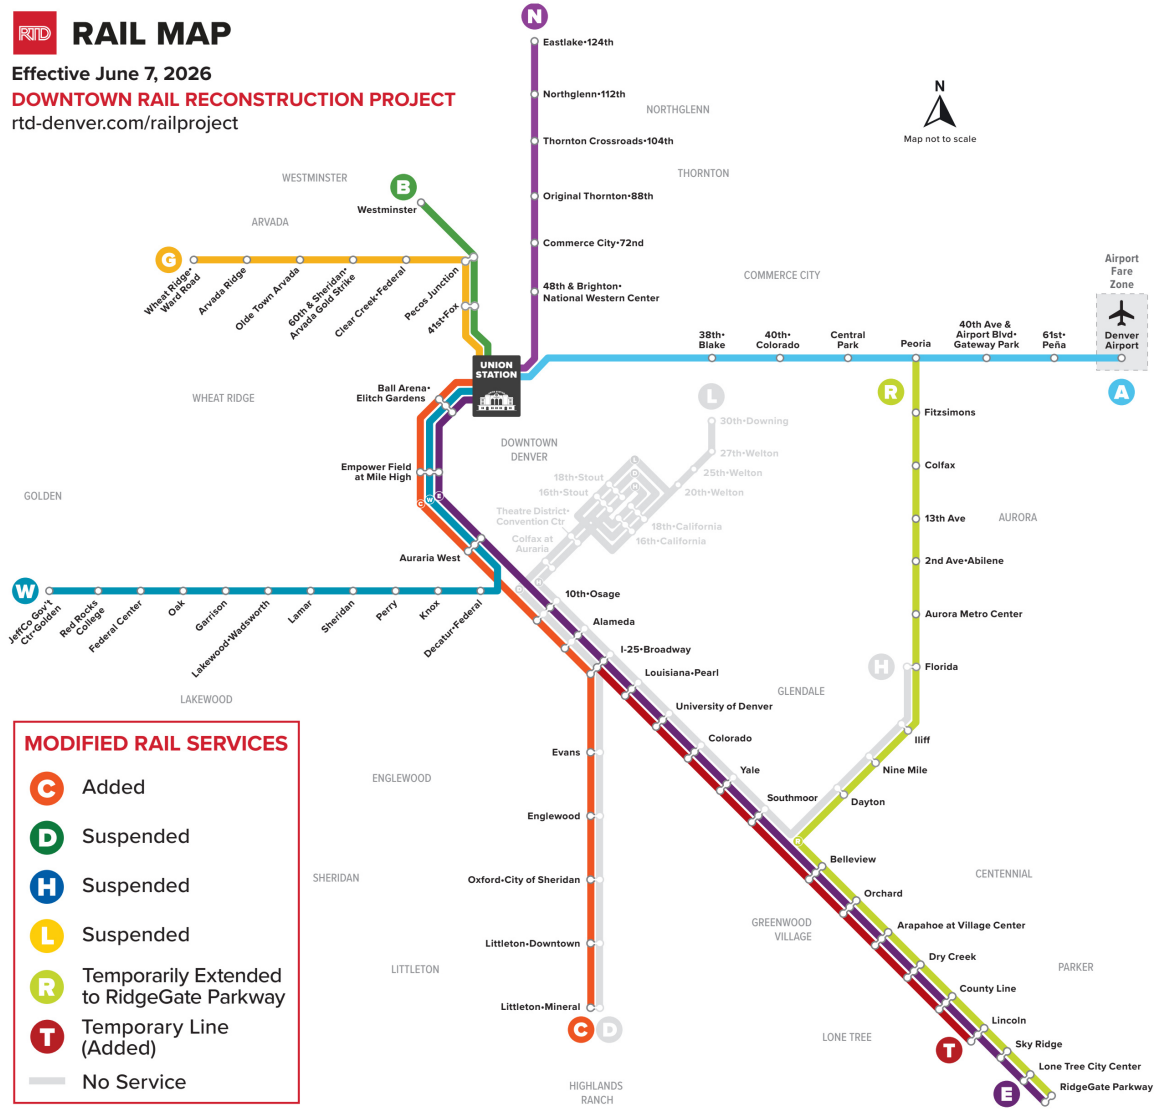

## Union Station to Jefferson County Government Center-Golden Station

የደቡብ ጣቢያ ወደ ጃርጎን ካውንቲ  
የመንግስት ማዕከል-ጎልደን ጣቢያ

Jefferson County Government Center - Golden Station	Red Rocks College Station	Federal Center Station	Oak Station	Garrison Station	Lakewood-Wadsworth Station	Lamar Station	Sheridan Station	Perry Station	Knox Station	Decatur - Federal Station	Auraria West Station	Empower Field at Mile High Station	Ball Arena - Eitch Gardens Station	Union Station	
12:23	12:29	12:33	12:38	12:41	12:44	12:46	12:48	12:50	12:52	12:54	12:58	12:59	01:01	01:04	
12:53	12:59	01:03	01:08	01:11	01:14	01:16	01:18	01:20	01:22	01:24	01:28	01:29	01:31	01:34	