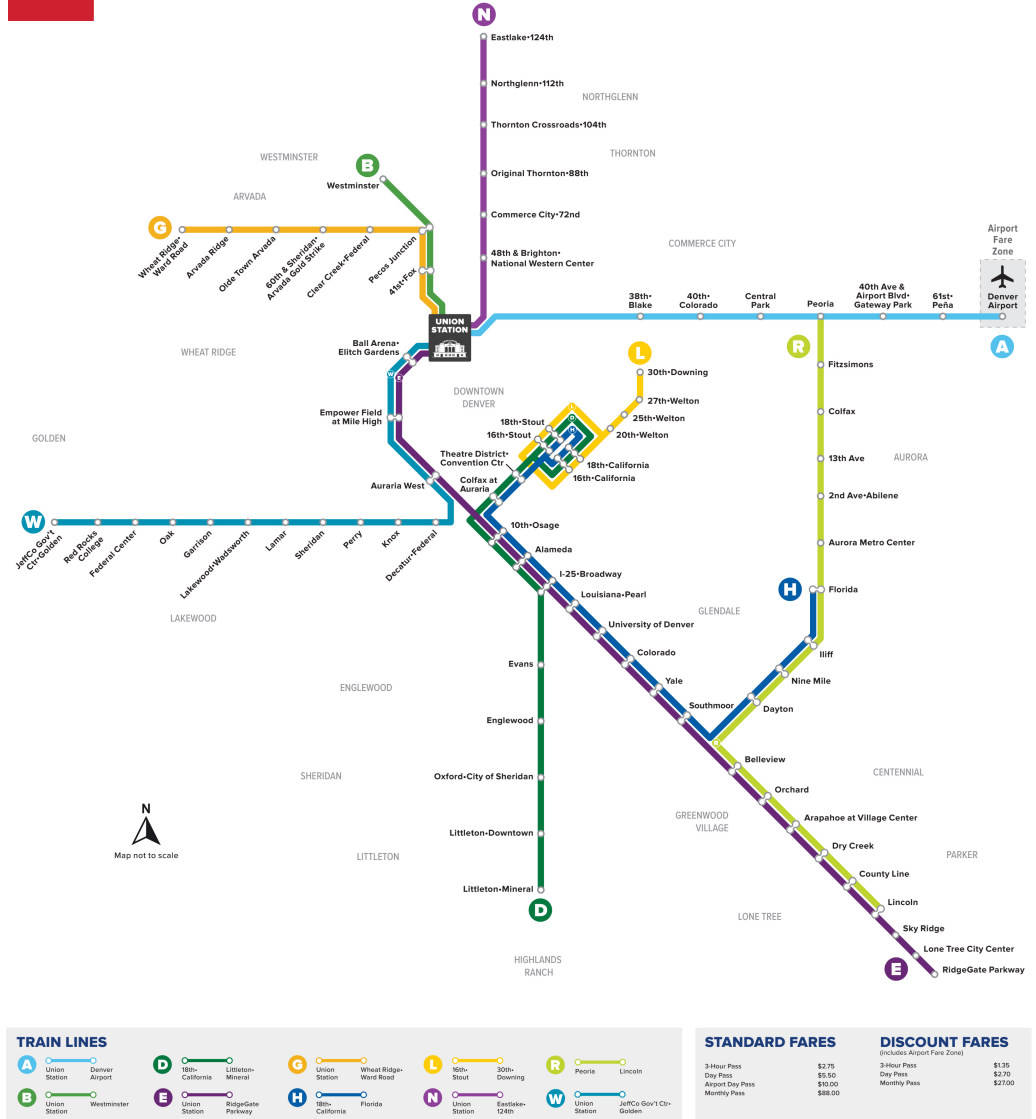

W

Union Station to Jefferson County Government Center-Golden Station

የደቡብ ጣቢያ ወደ ጆርጅታን ካውንቲ
የመንግስት ማዕከል-ጎልደን ጣቢያ

Rail Map

TRAIN LINES		STANDARD FARES		DISCOUNT FARES	
A	Union Station - Denver Airport	2 Hour Pass	\$2.75	2 Hour Pass	\$1.95
B	Union Station - Westminster	Day Pass	\$5.00	Day Pass	\$2.75
C	Union Station - Wheat Ridge/Ward Road	Airport Day Pass	\$10.00	Monthly Pass	\$27.00
D	18th - Littleton/Mineral	Monthly Pass	\$88.00		
E	Union Station - RidgeGate Parkway				
G	Union Station - Wheat Ridge/Ward Road				
H	18th - Florida				
L	16th - Stout/Downing				
N	Union Station - Eastlake/124th				
R	Peoria - Lincoln				
W	Union Station - Jefferson County Government Center-Golden				

Jefferson County Government Center - Golden Station	Red Rocks College Station	Federal Center Station	Oak Station	Garrison Station	Lakewood-Wadsworth Station	Lamar Station	Sheridan Station	Perry Station	Knox Station	Decatur - Federal Station	Auraria West Station	Empower Field at Mile High Station	Ball Arena - Eitch Gardens Station	Union Station	
12:24	12:30	12:34	12:38	12:41	12:44	12:46	12:48	12:51	12:52	12:54	12:58	12:59	01:01	01:05	
12:54	01:00	01:04	01:08	01:11	01:14	01:16	01:18	01:21	01:22	01:24	01:28	01:29	01:31	01:35	

ለማስተዳደር እና የሞባይል ቲኬቶችን ለመግዛት

ያውርዱ።

የRTD ፓርኪንግ

Sheridan Station | 800 ቦታዎች
1198 Sheridan Blvd, Denver 80204

Jefferson CO Government-Golden Station | 705 ቦታዎች
605 Johnson Rd, Golden 80401

Oak Station | 200 ቦታዎች
1311 Oak St, Lakewood 80215