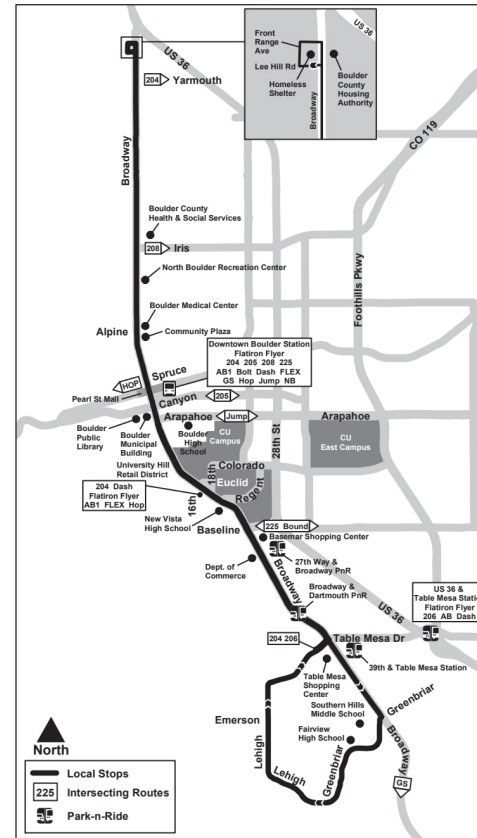

SKIP

Broadway

Route Skip Broadway Effective: 25 May 2025
Map Revised: 25 May 2025

Holiday schedule

RTD services follow a Sunday/Holiday schedule on New Year's Day, Memorial Day, Independence Day, Labor Day, Thanksgiving Day, and Christmas Day

Legend

Fairview High...

05:09

05:39

Stop / Station...

AM

PM

JANUARY 4, 2026 - MAY 23, 2026

NORTHBOUND | MONDAY - FRIDAY

Fairview High School	Lehigh - Emerson	Table Mesa - Broadway	Broadway - Euclid Ave [University of...	Broadway & Canyon	Broadway - Alpine	Broadway - Iris	Front Range - Broadway
		05:09	05:15	05:18	05:21	05:23	05:28
		05:39	05:45	05:48	05:51	05:53	05:58
05:45	05:50	05:54	06:00	06:02	06:05	06:07	06:12
06:00	06:05	06:09	06:15	06:17	06:20	06:22	06:27
06:10	06:15	06:19	06:25	06:27	06:30	06:32	06:37
06:20	06:25	06:29	06:35	06:37	06:40	06:42	06:47
06:30	06:35	06:39	06:45	06:47	06:50	06:52	06:57
06:40	06:45	06:49	06:55	06:57	07:00	07:02	07:07
06:50	06:55	06:59	07:05	07:07	07:10	07:12	07:17
07:00	07:05	07:09	07:17	07:20	07:23	07:25	07:32
07:10	07:15	07:19	07:27	07:30	07:33	07:35	07:42
07:20	07:25	07:29	07:37	07:40	07:43	07:45	07:52
07:30	07:35	07:39	07:47	07:50	07:54	07:56	08:03
07:35	07:40	07:44	07:52	07:55	07:59	08:01	08:08
07:40	07:45	07:49	07:57	08:00	08:04	08:06	08:13
07:50	07:55	07:59	08:07	08:10	08:14	08:16	08:23
08:00	08:05	08:09	08:17	08:20	08:24	08:26	08:33
08:05	08:10	08:14	08:22	08:25	08:29	08:31	08:38
08:10	08:15	08:19	08:27	08:30	08:34	08:36	08:43
08:20	08:25	08:29	08:37	08:40	08:44	08:46	08:53
08:25	08:30	08:34	08:42	08:45	08:49	08:51	08:58
08:30	08:35	08:39	08:47	08:50	08:54	08:56	09:03
08:35	08:40	08:44	08:52	08:55	08:59	09:01	09:08
08:40	08:45	08:49	08:57	09:00	09:04	09:06	09:13
08:50	08:55	08:59	09:07	09:11	09:15	09:17	09:24
09:00	09:05	09:09	09:17	09:21	09:25	09:27	09:34
09:05	09:10	09:14	09:22	09:26	09:30	09:32	09:39