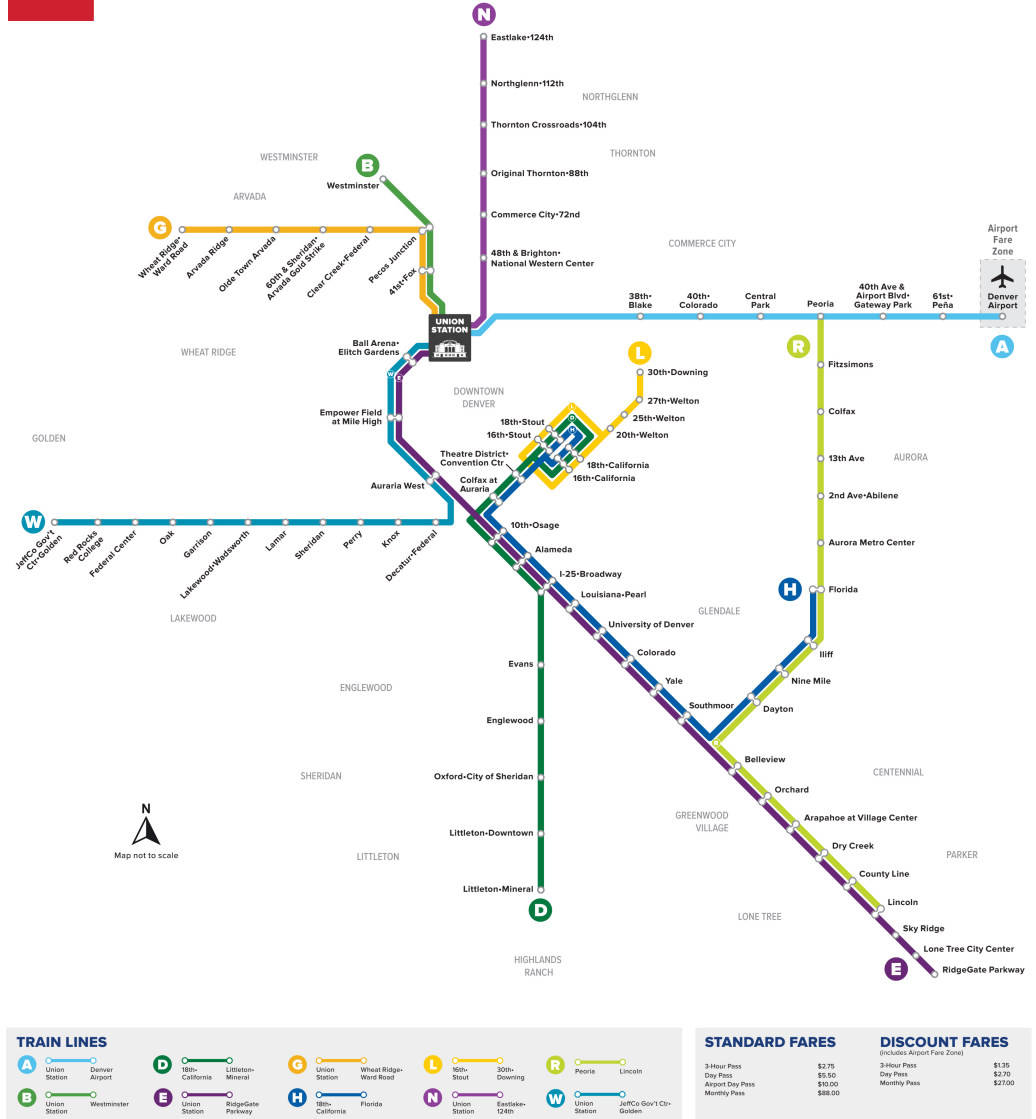

## Lincoln Station to Peoria Station

링컨 역에서 피오리아 역까지

### Rail Map

### 휴일 일정

RTD 서비스는 설날, 현충일, 독립기념일, 노동절, 추수감사절, 성탄절의 일요일/공휴일 일정을 따릅니다.

Lincoln Station

04:50

05:14

정류장 / 역 이름

AM

PM

Lincoln Station	County Line Station	Dry Creek Station	Arapahoe at Village Center	Orchard Station	Belleview Stn (Nb)	Dayton Station	Nine Mile Station	Iliff Station	Florida Station	Aurora Metro Center Stn	2nd & Abilene Station	13th Avenue Station	Colfax Station	Fitzsimons Station	Peoria Station
07:14	07:16	07:18	07:21	07:23	07:26	07:30	07:33	07:37	07:40	07:47	07:51	07:54	07:58	08:01	08:07
07:44	07:46	07:48	07:51	07:53	07:56	08:00	08:03	08:07	08:10	08:17	08:21	08:24	08:28	08:31	08:37
08:14	08:16	08:18	08:21	08:23	08:26	08:30	08:33	08:37	08:40	08:47	08:51	08:54	08:58	09:01	09:07
08:44	08:46	08:48	08:51	08:53	08:56	09:00	09:03	09:07	09:10	09:17	09:21	09:24	09:28	09:31	09:37
09:14	09:16	09:18	09:21	09:23	09:26	09:30	09:33	09:37	09:40	09:47	09:51	09:54	09:58	10:01	10:07
09:44	09:46	09:48	09:51	09:53	09:56	10:00	10:03	10:07	10:10	10:17	10:21	10:24	10:28	10:31	10:37
10:14	10:16	10:18	10:21	10:23	10:26	10:30	10:33	10:37	10:40	10:47	10:51	10:54	10:58	11:01	11:07
10:44	10:46	10:48	10:51	10:53	10:56	11:00	11:03	11:07	11:10	11:17	11:21	11:24	11:28	11:31	11:37