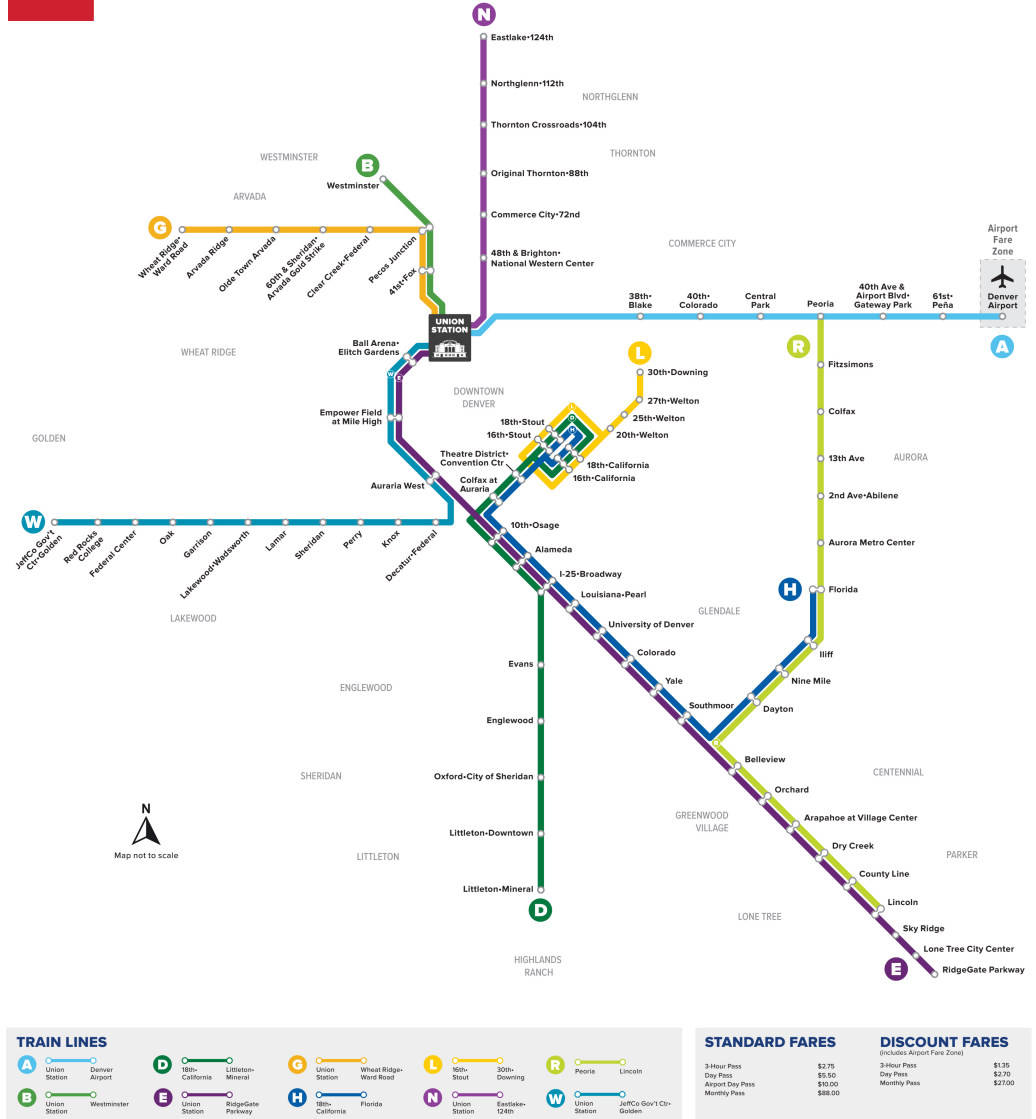

## Lincoln Station to Peoria Station

Станция Линкольн -  
Станция Пеория

### Rail Map

### Легенда

Lincoln Station

04:50

05:14

Название...

AM

PM

4 ЯНВАРЯ 2026 ГОДА - 23 МАЯ 2026 Г.

Lincoln Station	County Line Station	Dry Creek Station	Arapahoe at Village Center	Orchard Station	Belleview Stn (Nb)	Dayton Station	Nine Mile Station	Iliff Station	Florida Station	Aurora Metro Center Stn	2nd & Abilene Station	13th Avenue Station	Colfax Station	Fitzsimons Station	Peoria Station
07:14	07:16	07:18	07:21	07:23	07:26	07:30	07:33	07:37	07:40	07:47	07:51	07:54	07:58	08:01	08:07
07:44	07:46	07:48	07:51	07:53	07:56	08:00	08:03	08:07	08:10	08:17	08:21	08:24	08:28	08:31	08:37
08:14	08:16	08:18	08:21	08:23	08:26	08:30	08:33	08:37	08:40	08:47	08:51	08:54	08:58	09:01	09:07
08:44	08:46	08:48	08:51	08:53	08:56	09:00	09:03	09:07	09:10	09:17	09:21	09:24	09:28	09:31	09:37
09:14	09:16	09:18	09:21	09:23	09:26	09:30	09:33	09:37	09:40	09:47	09:51	09:54	09:58	10:01	10:07
09:44	09:46	09:48	09:51	09:53	09:56	10:00	10:03	10:07	10:10	10:17	10:21	10:24	10:28	10:31	10:37
10:14	10:16	10:18	10:21	10:23	10:26	10:30	10:33	10:37	10:40	10:47	10:51	10:54	10:58	11:01	11:07
10:44	10:46	10:48	10:51	10:53	10:56	11:00	11:03	11:07	11:10	11:17	11:21	11:24	11:28	11:31	11:37