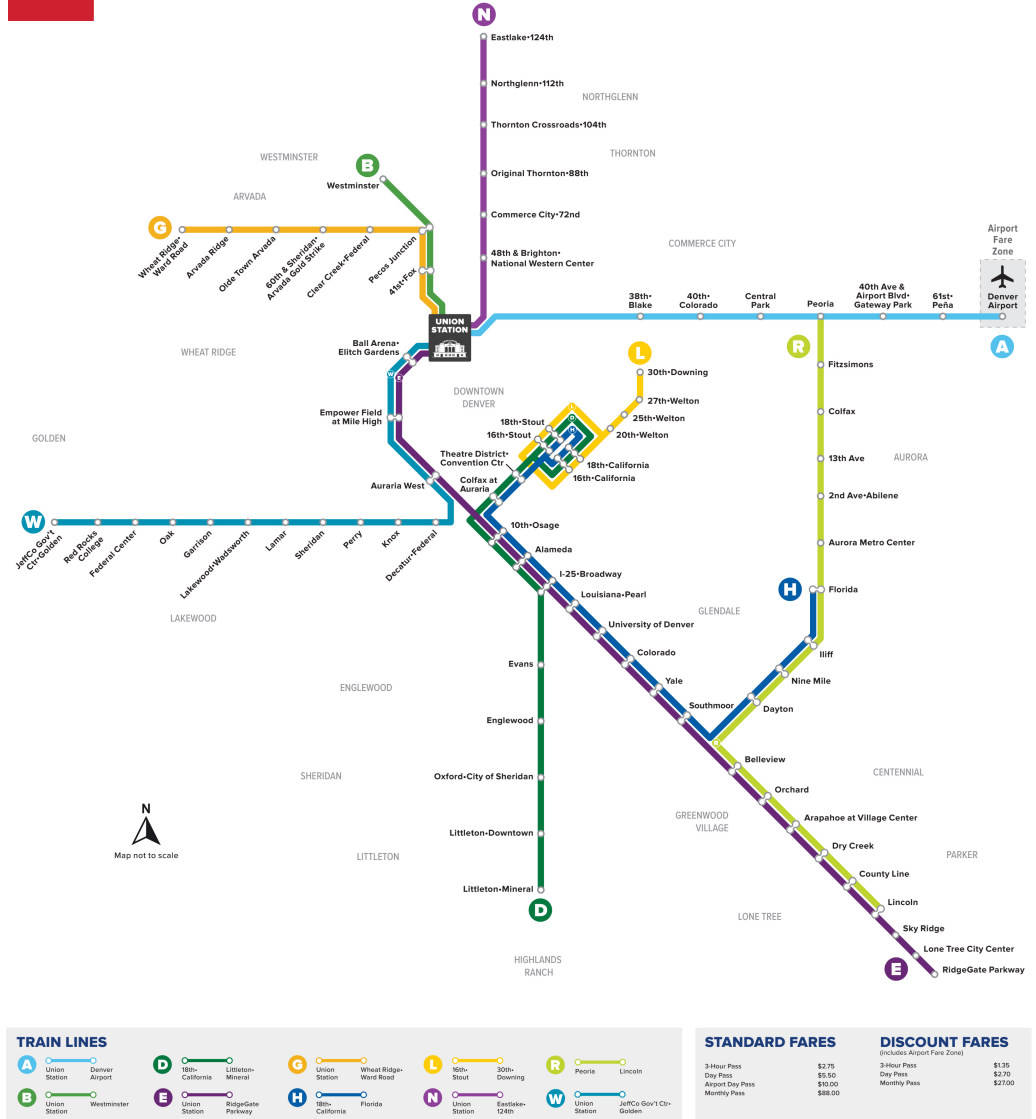

## Lincoln Station to Peoria Station

Estación de Lincoln a Estación de Peoria

### Rail Map

### Legenda

Lincoln Station	Parada / Nombre...
04:50	AM
05:14	PM

4 DE ENERO DE 2026 - 23 DE MAYO DE 2026

Lincoln Station	County Line Station	Dry Creek Station	Arapahoe at Village Center	Orchard Station	Belleview Stn (Nb)	Dayton Station	Nine Mile Station	Iliff Station	Florida Station	Aurora Metro Center Stn	2nd & Abilene Station	13th Avenue Station	Colfax Station	Fitzsimons Station	Peoria Station
07:14	07:16	07:18	07:21	07:23	07:26	07:30	07:33	07:37	07:40	07:47	07:51	07:54	07:58	08:01	08:07
07:44	07:46	07:48	07:51	07:53	07:56	08:00	08:03	08:07	08:10	08:17	08:21	08:24	08:28	08:31	08:37
08:14	08:16	08:18	08:21	08:23	08:26	08:30	08:33	08:37	08:40	08:47	08:51	08:54	08:58	09:01	09:07
08:44	08:46	08:48	08:51	08:53	08:56	09:00	09:03	09:07	09:10	09:17	09:21	09:24	09:28	09:31	09:37
09:14	09:16	09:18	09:21	09:23	09:26	09:30	09:33	09:37	09:40	09:47	09:51	09:54	09:58	10:01	10:07
09:44	09:46	09:48	09:51	09:53	09:56	10:00	10:03	10:07	10:10	10:17	10:21	10:24	10:28	10:31	10:37
10:14	10:16	10:18	10:21	10:23	10:26	10:30	10:33	10:37	10:40	10:47	10:51	10:54	10:58	11:01	11:07
10:44	10:46	10:48	10:51	10:53	10:56	11:00	11:03	11:07	11:10	11:17	11:21	11:24	11:28	11:31	11:37