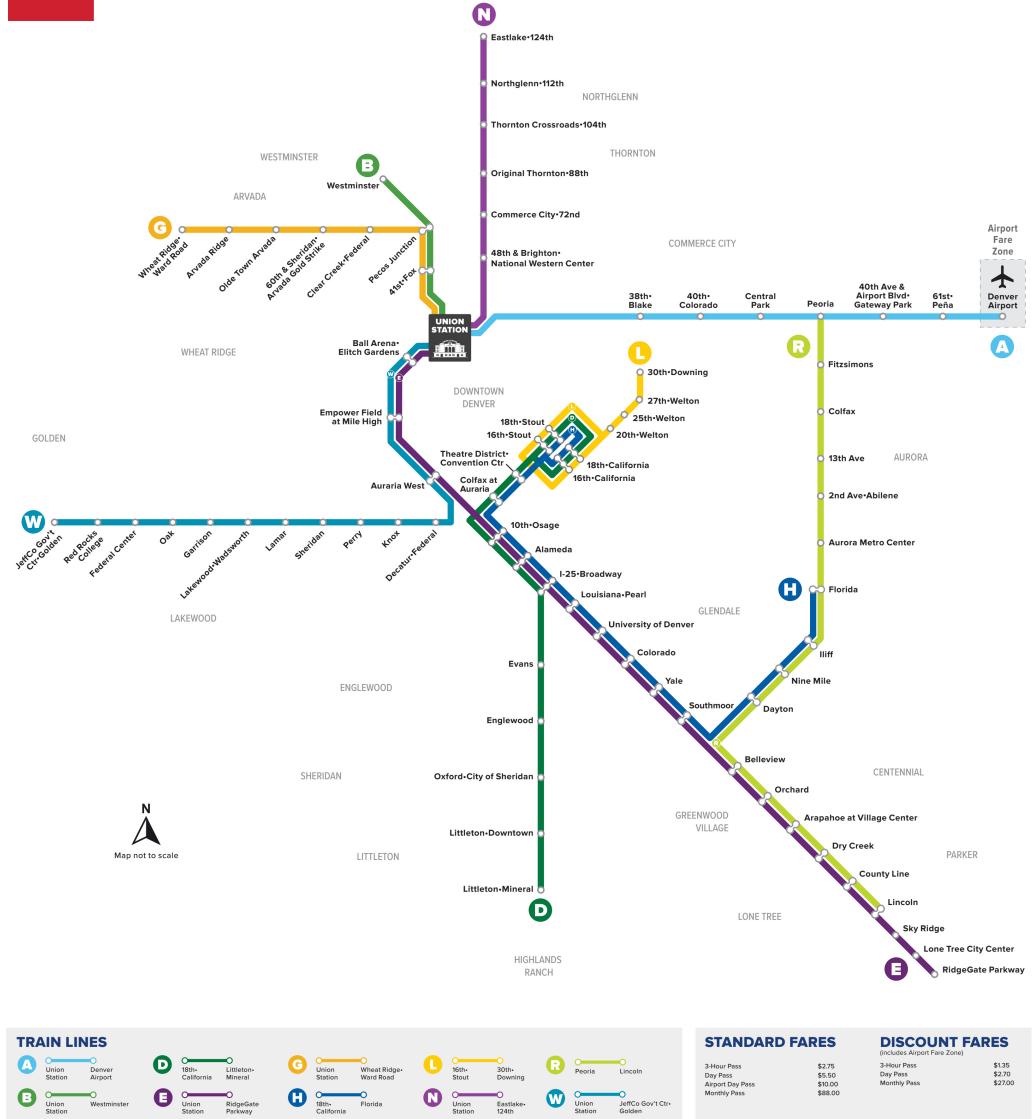

R

Lincoln Station to Peoria Station

링컨 역에서 피오리아 역까지

RTD Rail Map

범례

휴일 일정

RTD 서비스는 설날, 현충일, 독립기념일, 노동절, 추수감사절, 성탄절의 일요일/공휴일 일정을 따릅니다.

Lincoln Station

Lincoln Station	County Line Station	Dry Creek Station	Arapahoe at Village Center	Orchard Station	Belleview Stn (Nb)	Dayton Station	Nine Mile Station	Iliff Station	Florida Station	Aurora Metro Center Stn	2nd & Abilene Station	13th Avenue Station	Colfax Station	Fitzsimons Station	Peoria Station
07:13	07:16	07:18	07:21	07:23	07:26	07:30	07:33	07:37	07:40	07:48	07:52	07:55	07:58	08:02	08:07
07:43	07:46	07:48	07:51	07:53	07:56	08:00	08:03	08:07	08:10	08:18	08:22	08:25	08:28	08:32	08:37
08:13	08:16	08:18	08:21	08:23	08:26	08:30	08:33	08:37	08:40	08:48	08:52	08:55	08:58	09:02	09:07
08:43	08:46	08:48	08:51	08:53	08:56	09:00	09:03	09:07	09:10	09:18	09:22	09:25	09:28	09:32	09:37
09:13	09:16	09:18	09:21	09:23	09:26	09:30	09:33	09:37	09:40	09:48	09:52	09:55	09:58	10:02	10:07
09:43	09:46	09:48	09:51	09:53	09:56	10:00	10:03	10:07	10:10	10:18	10:22	10:25	10:28	10:32	10:37
10:13	10:16	10:18	10:21	10:23	10:26	10:30	10:33	10:37	10:40	10:48	10:52	10:55	10:58	11:02	11:07
10:43	10:46	10:48	10:51	10:53	10:56	11:00	11:03	11:07	11:10	11:18	11:22	11:25	11:28	11:32	11:37