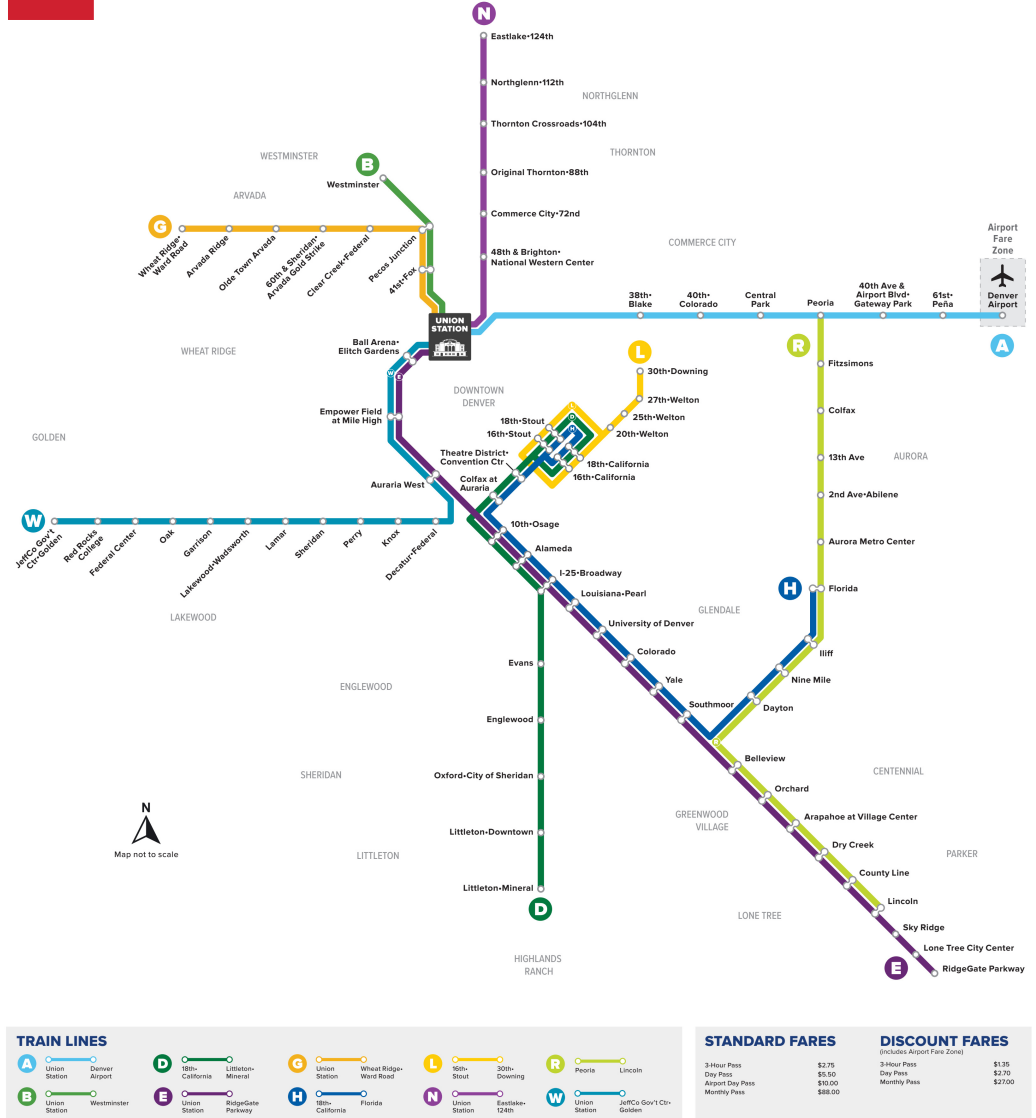

## Lincoln Station to Peoria Station

लिंकन स्टेशन देखि पियोरिया स्टेशन सम्म

### RTD Rail Map

Lincoln Station	County Line Station	Dry Creek Station	Arapahoe at Village Center	Orchard Station	Belleview Stn (Nb)	Dayton Station	Nine Mile Station	Iliff Station	Florida Station	Aurora Metro Center Stn	2nd & Abilene Station	13th Avenue Station	Colfax Station	Fitzsimons Station	Peoria Station
07:13	07:16	07:18	07:21	07:23	07:26	07:30	07:33	07:37	07:40	07:48	07:52	07:55	07:58	08:02	08:07
07:43	07:46	07:48	07:51	07:53	07:56	08:00	08:03	08:07	08:10	08:18	08:22	08:25	08:28	08:32	08:37
08:13	08:16	08:18	08:21	08:23	08:26	08:30	08:33	08:37	08:40	08:48	08:52	08:55	08:58	09:02	09:07
08:43	08:46	08:48	08:51	08:53	08:56	09:00	09:03	09:07	09:10	09:18	09:22	09:25	09:28	09:32	09:37
09:13	09:16	09:18	09:21	09:23	09:26	09:30	09:33	09:37	09:40	09:48	09:52	09:55	09:58	10:02	10:07
09:43	09:46	09:48	09:51	09:53	09:56	10:00	10:03	10:07	10:10	10:18	10:22	10:25	10:28	10:32	10:37
10:13	10:16	10:18	10:21	10:23	10:26	10:30	10:33	10:37	10:40	10:48	10:52	10:55	10:58	11:02	11:07
10:43	10:46	10:48	10:51	10:53	10:56	11:00	11:03	11:07	11:10	11:18	11:22	11:25	11:28	11:32	11:37