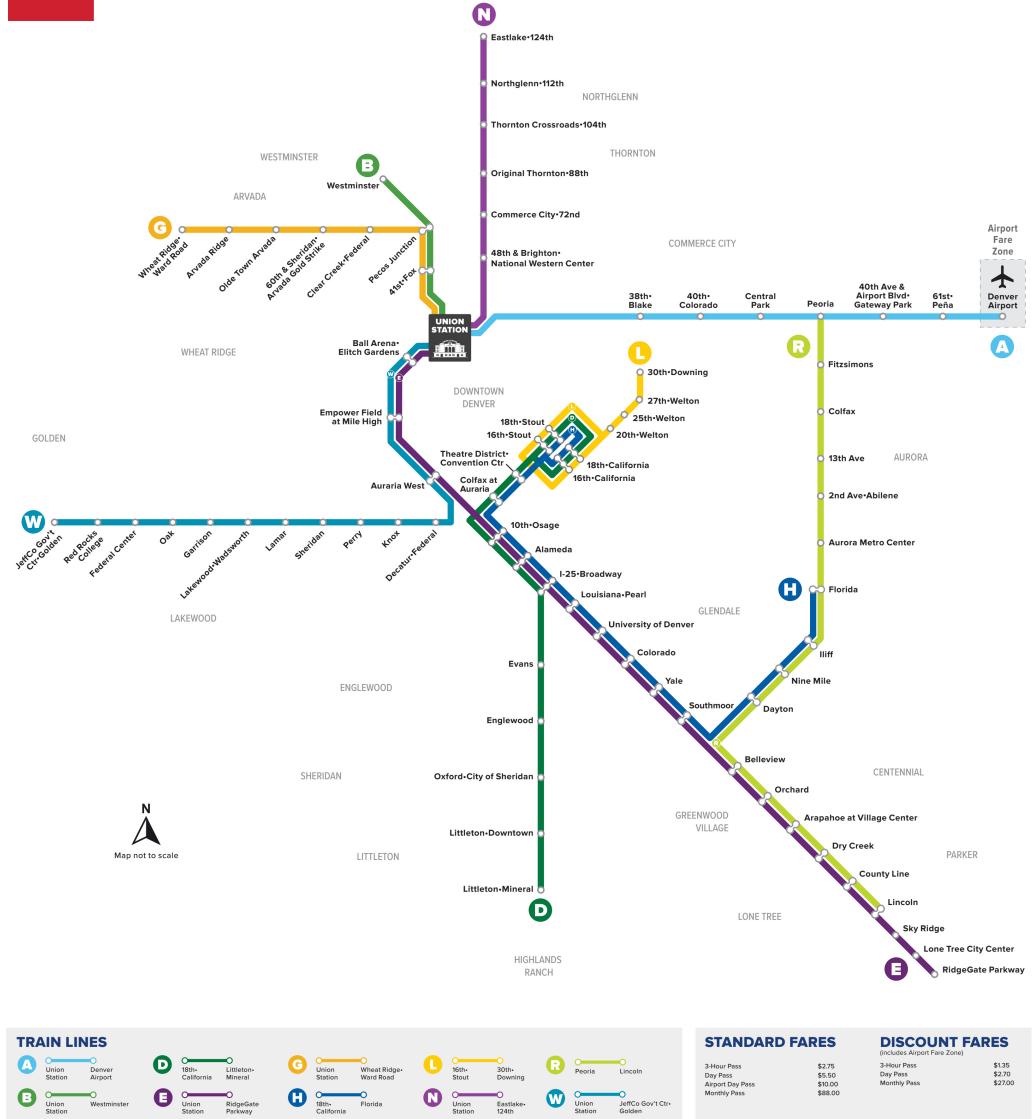

## Lincoln Station to Peoria Station

ከሊንኮን ጣቢያ ወደ ፔኦሪያ ጣቢያ

### RTD Rail Map