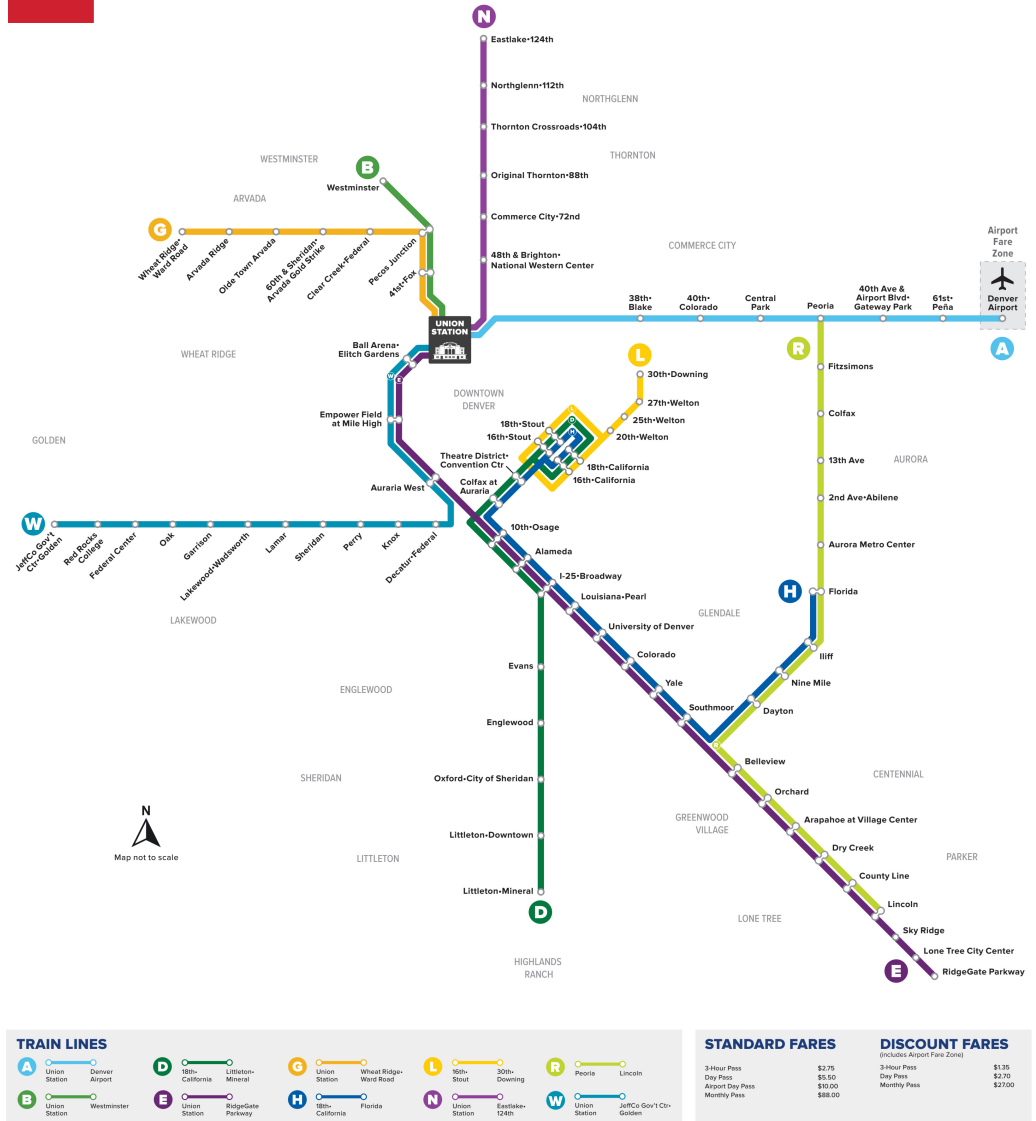

R

Lincoln Station to Peoria Station

RTD Rail Map

Holiday schedule

RTD services follow a Sunday/Holiday schedule on New Year's Day, Memorial Day, Independence Day, Labor Day, Thanksgiving Day, and Christmas Day

Lincoln Station	County Line Station	Dry Creek Station	Arapahoe at Village Center	Orchard Station	Belleview Stn (Nb)	Dayton Station	Nine Mile Station	Iliff Station	Florida Station	Aurora Metro Center Stn	2nd & Abilene Station	13th Avenue Station	Colfax Station	Fitzsimons Station	Peoria Station
07:13	07:16	07:18	07:21	07:23	07:26	07:30	07:33	07:37	07:40	07:48	07:52	07:55	07:58	08:02	08:07
07:43	07:46	07:48	07:51	07:53	07:56	08:00	08:03	08:07	08:10	08:18	08:22	08:25	08:28	08:32	08:37
08:13	08:16	08:18	08:21	08:23	08:26	08:30	08:33	08:37	08:40	08:48	08:52	08:55	08:58	09:02	09:07
08:43	08:46	08:48	08:51	08:53	08:56	09:00	09:03	09:07	09:10	09:18	09:22	09:25	09:28	09:32	09:37
09:13	09:16	09:18	09:21	09:23	09:26	09:30	09:33	09:37	09:40	09:48	09:52	09:55	09:58	10:02	10:07
09:43	09:46	09:48	09:51	09:53	09:56	10:00	10:03	10:07	10:10	10:18	10:22	10:25	10:28	10:32	10:37
10:13	10:16	10:18	10:21	10:23	10:26	10:30	10:33	10:37	10:40	10:48	10:52	10:55	10:58	11:02	11:07
10:43	10:46	10:48	10:51	10:53	10:56	11:00	11:03	11:07	11:10	11:18	11:22	11:25	11:28	11:32	11:37

Nine Mile Station | 1225 spaces
3181 S Parker Rd, Aurora 80014

County Line Station | 388 spaces
8340 S Valley Hwy, Meridian 80112

Dry Creek Station | 235 spaces
9450 E Dry Creek Rd, Centennial 80112

Dayton Station | 250 spaces
4151 S Dallas St, Aurora 80111