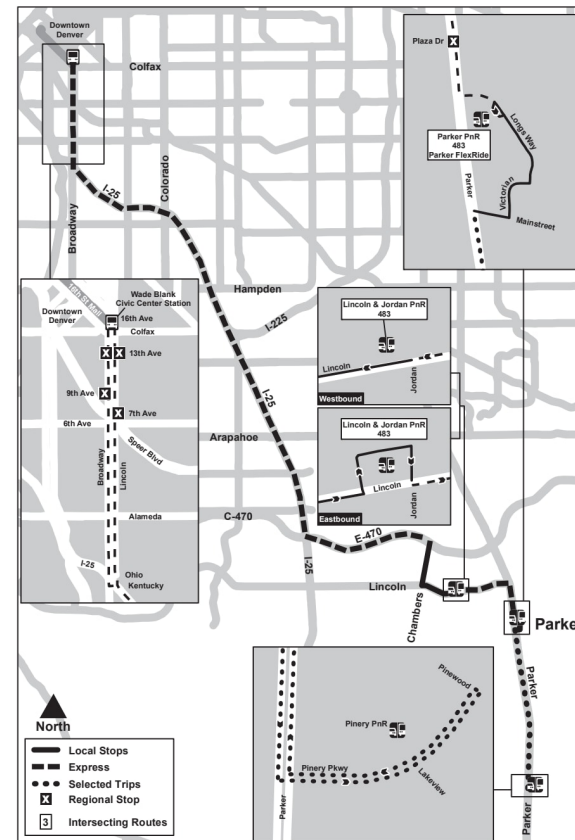

PD

Parker / Denver

Route PD Parker/Denver

Holiday schedule

RTD services follow a Sunday/Holiday schedule on New Year's Day, Memorial Day, Independence Day, Labor Day, Thanksgiving Day, and Christmas Day

Legend

Pinery...

05:50

06:44

Stop / Station...

AM

PM