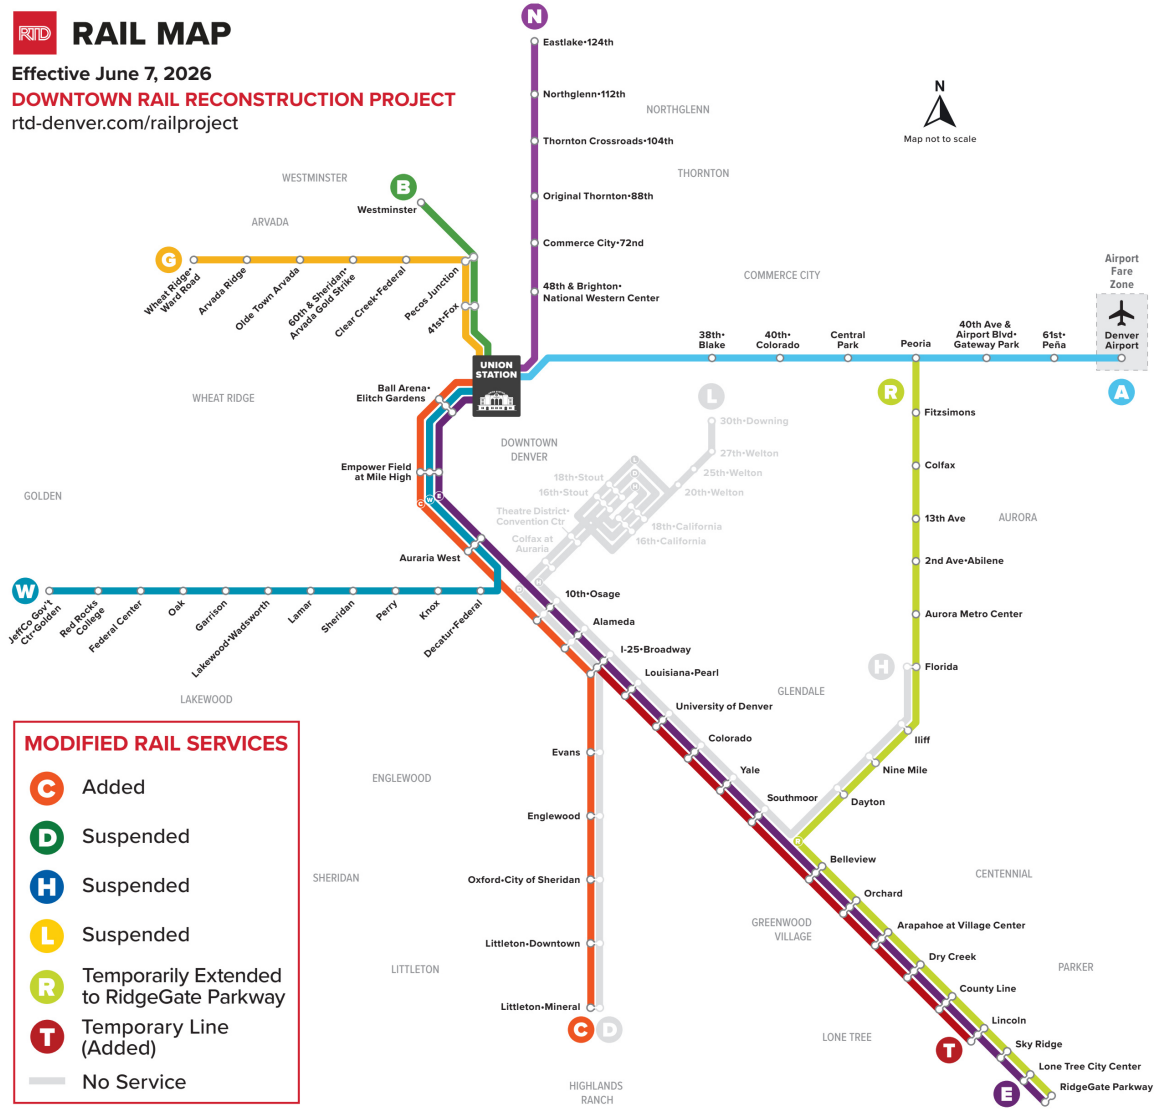

N

Union Station to Eastlake & 124th Station

유니언 역에서 이스트레이크 & 124번가 역까지

휴일 일정

RTD 노선은 새해 첫날, 현충일, 독립기념일, 노동절, 추수감사절, 크리스마스 당일 일요일 및 공휴일 운행 스케줄을 따릅니다.

설명

Denver Union...

06:26

06:56

정류장 / 역명

오전

오후

2026년 6월 7일 - 2026년 9월 26일

북쪽 방향 | 일요일/공휴일

Denver Union Station Track 2	48th & Brighton at NWC	Commerce City & 72nd	Original Thornton & 88th	Thornton Crossroads & 104th	Northglenn & 112th	Eastlake & 124th
06:26	06:34	06:40	06:44	06:48	06:51	06:56
06:56	07:04	07:10	07:14	07:18	07:21	07:26
07:26	07:34	07:40	07:44	07:48	07:51	07:56
07:56	08:04	08:10	08:14	08:18	08:21	08:26
08:26	08:34	08:40	08:44	08:48	08:51	08:56
08:56	09:04	09:10	09:14	09:18	09:21	09:26
09:26	09:34	09:40	09:44	09:48	09:51	09:56
09:56	10:04	10:10	10:14	10:18	10:21	10:26
10:26	10:34	10:40	10:44	10:48	10:51	10:56
10:56	11:04	11:10	11:14	11:18	11:21	11:26
11:26	11:34	11:40	11:44	11:48	11:51	11:56
11:56	12:04	12:10	12:14	12:18	12:21	12:26
12:26	12:34	12:40	12:44	12:48	12:51	12:56
12:56	01:04	01:10	01:14	01:18	01:21	01:26
01:26	01:34	01:40	01:44	01:48	01:51	01:56
01:56	02:04	02:10	02:14	02:18	02:21	02:26
02:26	02:34	02:40	02:44	02:48	02:51	02:56
02:56	03:04	03:10	03:14	03:18	03:21	03:26
03:26	03:34	03:40	03:44	03:48	03:51	03:56
03:56	04:04	04:10	04:14	04:18	04:21	04:26
04:26	04:34	04:40	04:44	04:48	04:51	04:56
04:56	05:04	05:10	05:14	05:18	05:21	05:26
05:26	05:34	05:40	05:44	05:48	05:51	05:56
05:56	06:04	06:10	06:14	06:18	06:21	06:26
06:26	06:34	06:40	06:44	06:48	06:51	06:56
06:56	07:04	07:10	07:14	07:18	07:21	07:26
07:26	07:34	07:40	07:44	07:48	07:51	07:56

Denver Union Station Track 2	48th & Brighton at NWC	Commerce City & 72nd	Original Thornton & 88th	Thornton Crossroads & 104th	Northglenn & 112th	Eastlake & 124th
07:56	08:04	08:10	08:14	08:18	08:21	08:26
08:26	08:34	08:40	08:44	08:48	08:51	08:56
08:56	09:04	09:10	09:14	09:18	09:21	09:26
09:26	09:34	09:40	09:44	09:48	09:51	09:56
09:56	10:04	10:10	10:14	10:18	10:21	10:26
10:26	10:34	10:40	10:44	10:48	10:51	10:56