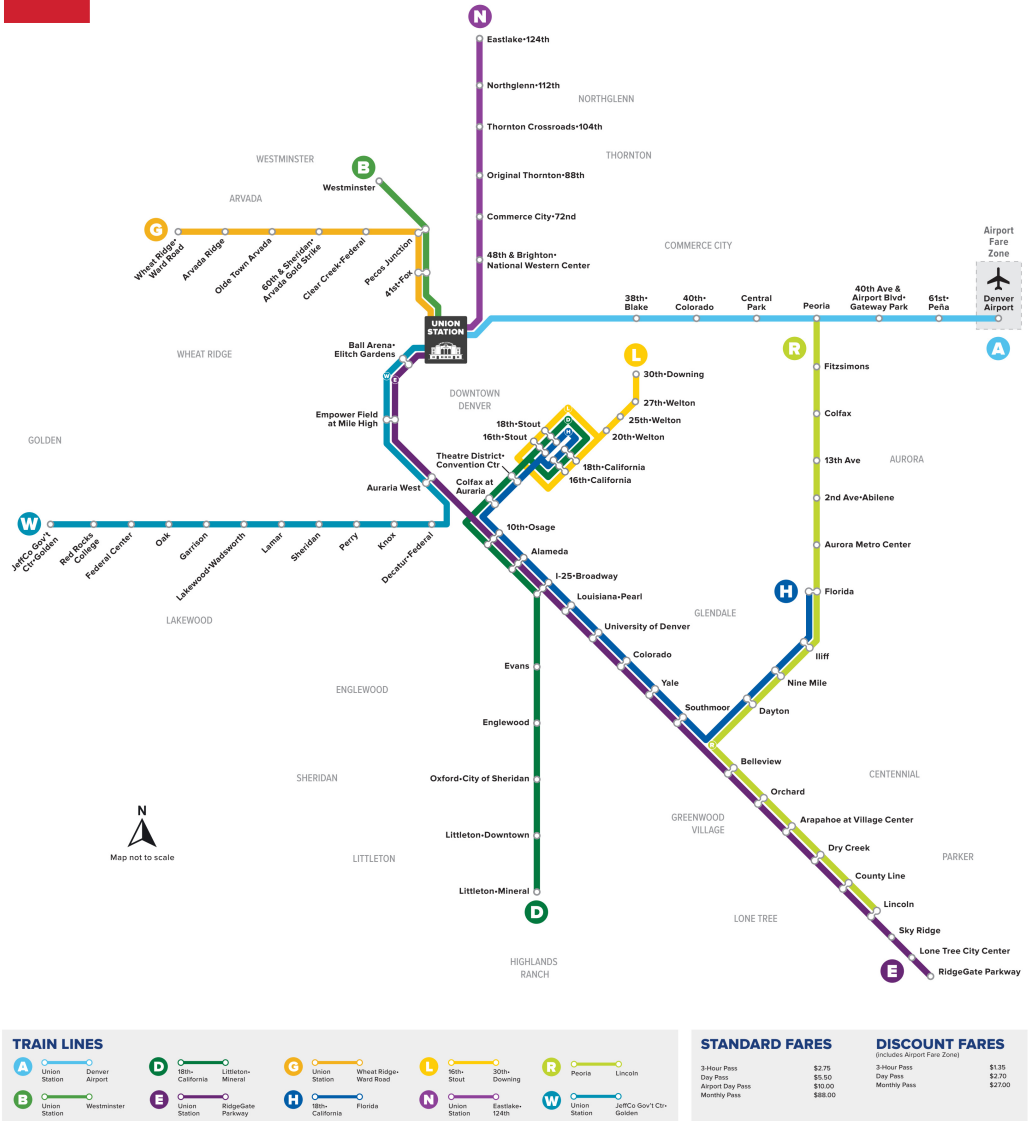

N

Union Station to Eastlake & 124th Station

ወደ ኢስቲግሎክ እና 124ኛ ጣቢያ የሚወስደው የዩኒየን ጣቢያ

RTD Rail Map

የበዓል መርሃ ግብር

የRTD አገልግሎቶች የአዲስ ዓመት ቀን፣ የመታሰቢያ ቀን፣ የ19ነት ቀን፣ የሰራተኛ ቀን፣ የምስጋና ቀን እና የገና ቀንን በተመለከተ የአሁኑ/የበዓል መርሃ ግብርን ይከተላሉ።

አፈ ታሪክ

Denver Union...

የማቆሚያ / የጣቢያ...

06:26

ኤኤም

06:56

ከሰዓት በኋላ

Denver Union Station Track 2	48th & Brighton at NWC	Commerce City & 72nd	Original Thornton & 88th	Thornton Crossroads & 104th	Northglenn & 112th	Eastlake & 124th
06:26	06:34	06:40	06:44	06:48	06:51	06:56
06:56	07:04	07:10	07:14	07:18	07:21	07:26
07:26	07:34	07:40	07:44	07:48	07:51	07:56
07:56	08:04	08:10	08:14	08:18	08:21	08:26
08:26	08:34	08:40	08:44	08:48	08:51	08:56
08:56	09:04	09:10	09:14	09:18	09:21	09:26
09:26	09:34	09:40	09:44	09:48	09:51	09:56
09:56	10:04	10:10	10:14	10:18	10:21	10:26
10:26	10:34	10:40	10:44	10:48	10:51	10:56
10:56	11:04	11:10	11:14	11:18	11:21	11:26
11:26	11:34	11:40	11:44	11:48	11:51	11:56
11:56	12:04	12:10	12:14	12:18	12:21	12:26
12:26	12:34	12:40	12:44	12:48	12:51	12:56
12:56	01:04	01:10	01:14	01:18	01:21	01:26
01:26	01:34	01:40	01:44	01:48	01:51	01:56
01:56	02:04	02:10	02:14	02:18	02:21	02:26
02:26	02:34	02:40	02:44	02:48	02:51	02:56
02:56	03:04	03:10	03:14	03:18	03:21	03:26
03:26	03:34	03:40	03:44	03:48	03:51	03:56
03:56	04:04	04:10	04:14	04:18	04:21	04:26
04:26	04:34	04:40	04:44	04:48	04:51	04:56
04:56	05:04	05:10	05:14	05:18	05:21	05:26
05:26	05:34	05:40	05:44	05:48	05:51	05:56
05:56	06:04	06:10	06:14	06:18	06:21	06:26
06:26	06:34	06:40	06:44	06:48	06:51	06:56
06:56	07:04	07:10	07:14	07:18	07:21	07:26
07:26	07:34	07:40	07:44	07:48	07:51	07:56