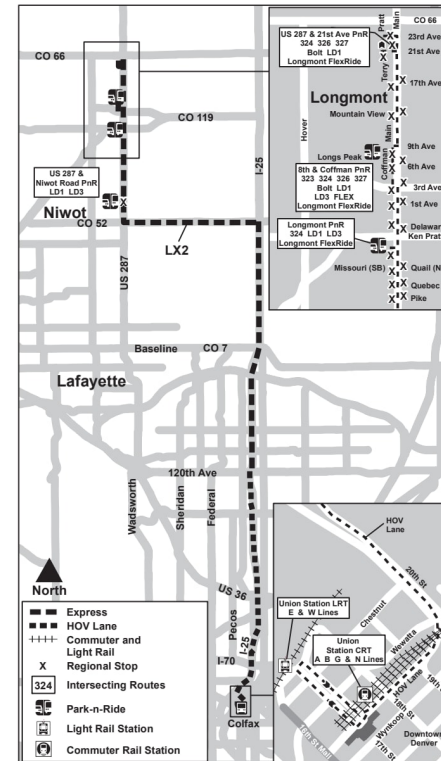

## Longmont I-25 Express

Route LX2 Longmont/Denver Express Effective: 4 January 2026  
Map Revised: 4 January 2026

### Holiday schedule

RTD services follow a Sunday/Holiday schedule on New Year's Day, Memorial Day, Independence Day, Labor Day, Thanksgiving Day, and Christmas Day

# NORTHBOUND | MONDAY - FRIDAY

Union Station	US 287 - Niwot	Longmont Park-n-Ride	8th & Coffman PnR Gate F (Ar)	8th & Coffman PnR Gate F (Lv)
06:12	06:57	07:03	07:10	07:11
<b>02:30</b>	<b>03:15</b>	<b>03:21</b>	<b>03:28</b>	<b>03:29</b>
<b>04:10</b>	<b>04:55</b>	<b>05:01</b>	<b>05:08</b>	<b>05:09</b>
<b>05:30</b>	<b>06:15</b>	<b>06:21</b>	<b>06:28</b>	<b>06:29</b>

Note: During extreme weather, buses may service additional stops along the immediate route in order to ensure the safety and well-being of our passengers.  
 2 Branch 2: via I-25 & Hwy 52  
 \* This is an estimated time point. Buses may depart early after passengers exit, depending on traffic. Please arrive early when boarding at this location.