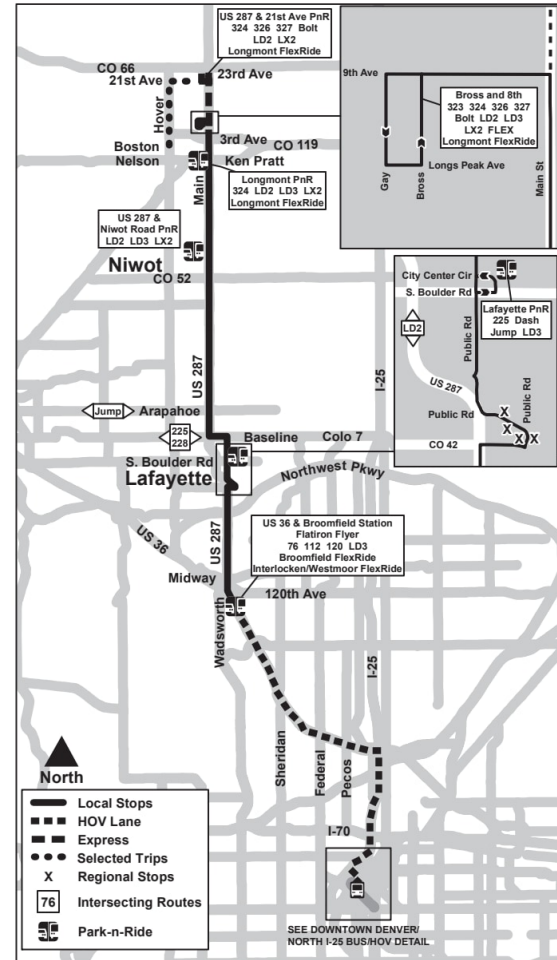

LD1/LD3

Route LD1 Longmont/Denver Effective: 26 May 2024
Map Revised: 26 May 2024

Holiday schedule

RTD services follow a Sunday/Holiday schedule on New Year's Day, Memorial Day, Independence Day, Labor Day, Thanksgiving Day, and Christmas Day

Legend

US 36
& Broomfield...
10:45
11:15

Stop / Station
Name
AM
PM

LD1/LD3

JANUARY 19, 2025 - MAY 24, 2025
NORTHBOUND | SATURDAY

US 36 & Broomfield...	US 287 & Midway Blvd	Exempla - Public Rd	Public Rd & Exempla Dr	Lafayette Park-n-Ride -...	Lafayette Park-n-Ride -...	US 287-Diamond...	US 287 - Niwot Rd	Longmont Park-n-Ride	Bross & 8th Gate C
10:45	10:53	11:01	11:03	11:11	11:11	11:20	11:30	11:35	11:46
11:15	11:23	11:31	11:33	11:41					
12:45	12:53	01:01	01:03	01:11	01:11	01:20	01:30	01:35	01:46
01:15	01:23	01:31	01:33	01:41					
02:45	02:53	03:01	03:03	03:11	03:11	03:20	03:30	03:35	03:46
03:15	03:23	03:31	03:33	03:41					
04:45	04:53	05:01	05:03	05:11	05:11	05:20	05:30	05:35	05:46
05:15	05:23	05:31	05:33	05:41					
06:45	06:53	07:00	07:02	07:08	07:08	07:17	07:27	07:32	07:43
07:15	07:23	07:30	07:32	07:38					
08:35	08:43	08:50	08:52	08:58	08:58	09:07	09:17	09:22	09:33
11:15	11:23	11:30	11:32	11:38	11:38	11:47	11:57	12:02	12:13

Branch 1: via Lafayette PnR & Highway 287

Branch 3: via Campus Dr & Lafayette PnR

This is an estimated time point. Buses may depart early after passengers exit, depending on traffic. Please arrive early when boarding at this location.