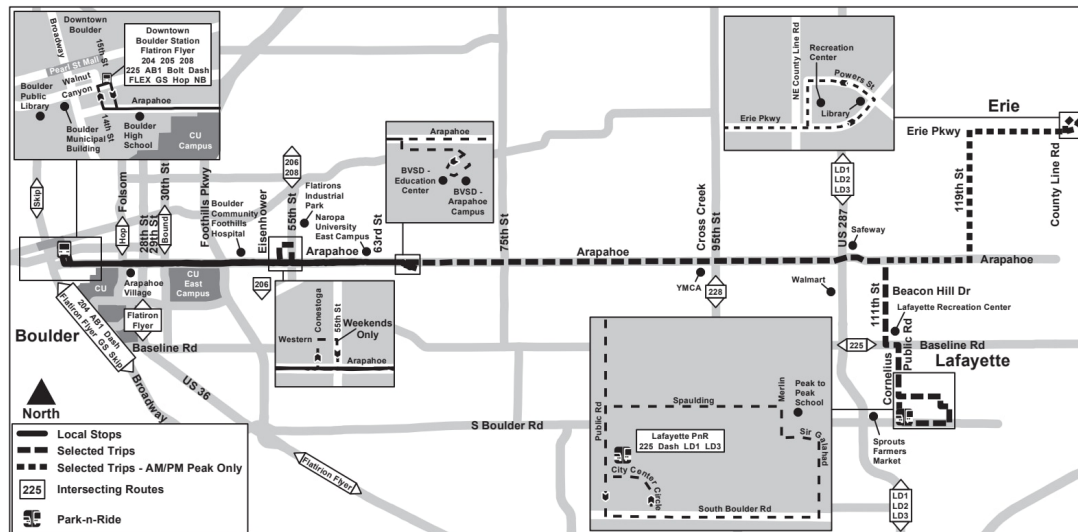

JUMP

Boulder / Lafayette/ Erie

Route Jump Boulder/Lafayette via Arapahoe/Erie Effective: 31 August 2025
Map Revised: 31 August 2025

- Local Stops
- Selected Trips
- Selected Trips - AM/PM Peak Only
- Intersecting Routes
- Park-n-Ride

Holiday schedule

RTD services follow a Sunday/Holiday schedule on New Year's Day, Memorial Day, Independence Day, Labor Day, Thanksgiving Day, and Christmas Day

Legend

Lafayette...

06:42
07:42

Stop / Station...

Lafayette Park-n-Ride -...	Merlin Dr E Spaulding St	Baseline - Cornelius	111th - Beacon Hill	Arapahoe - US 287	Arapahoe - Dagny Way	Arapahoe Rd & 65th St	BVSD - Boulder TEC	Arapahoe - 63rd	Arapahoe - 55th	Arapahoe - 38th	Arapahoe - 30th	Downtown Boulder...	Downtown Boulder...
							08:42	08:44	08:46	08:50	08:51	08:57	

RTD PARKING

Lafayette | 136 spaces
1080 S Public Rd, Lafayette 80026