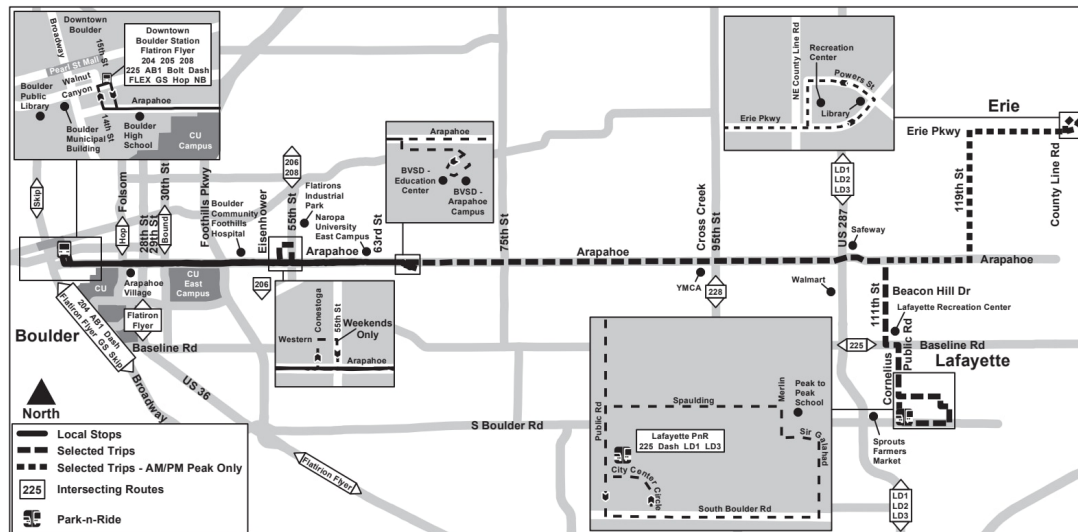

## Boulder / Lafayette/ Erie ቦልደር / ላፋየት / ኤሪ

Route Jump Boulder/Lafayette via Arapahoe/Erie Effective: 31 August 2025  
Map Revised: 31 August 2025