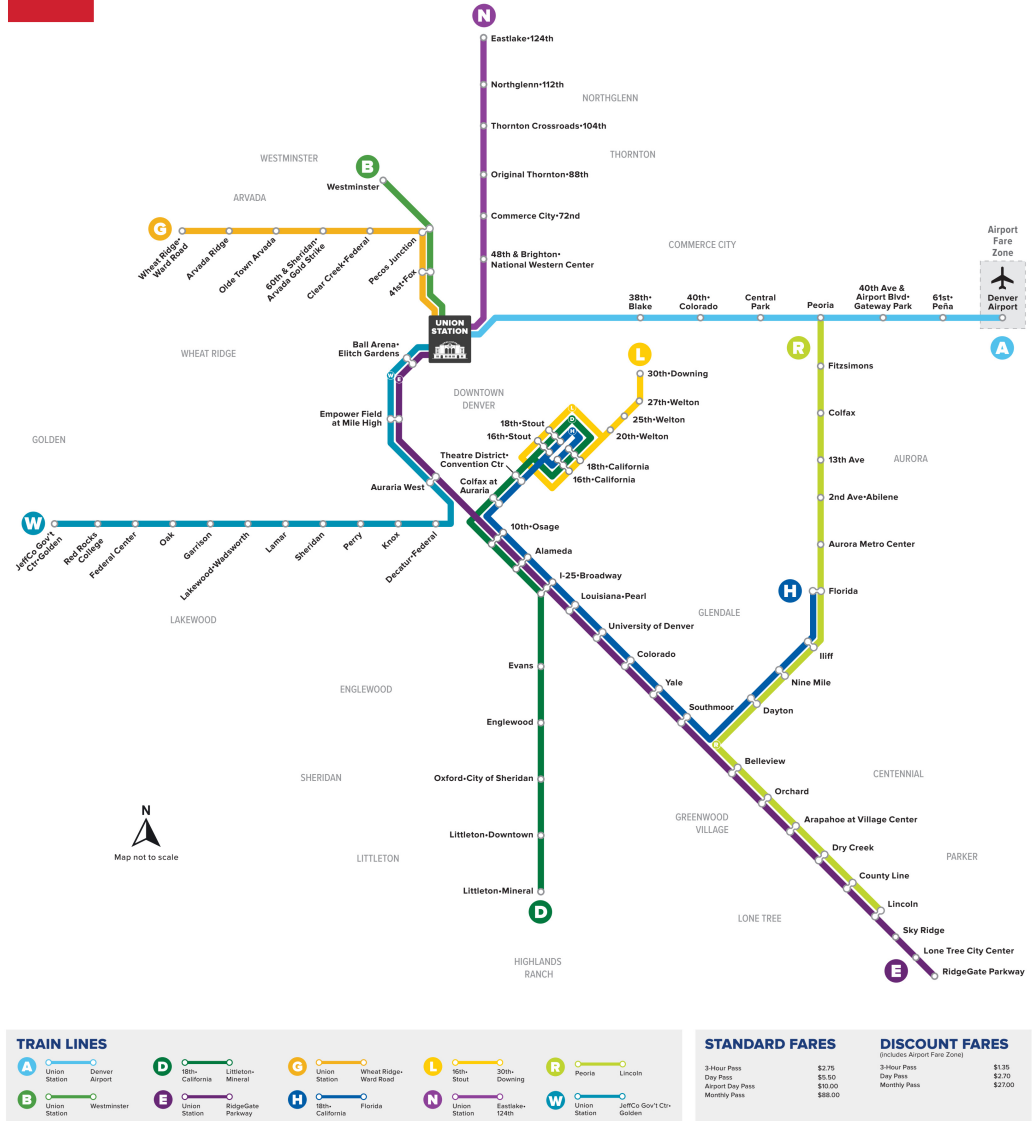

H

18th & California to Florida

Rail Map

Holiday schedule

RTD services follow a Sunday/Holiday schedule on New Year's Day, Memorial Day, Independence Day, Labor Day, Thanksgiving Day, and Christmas Day

Legend