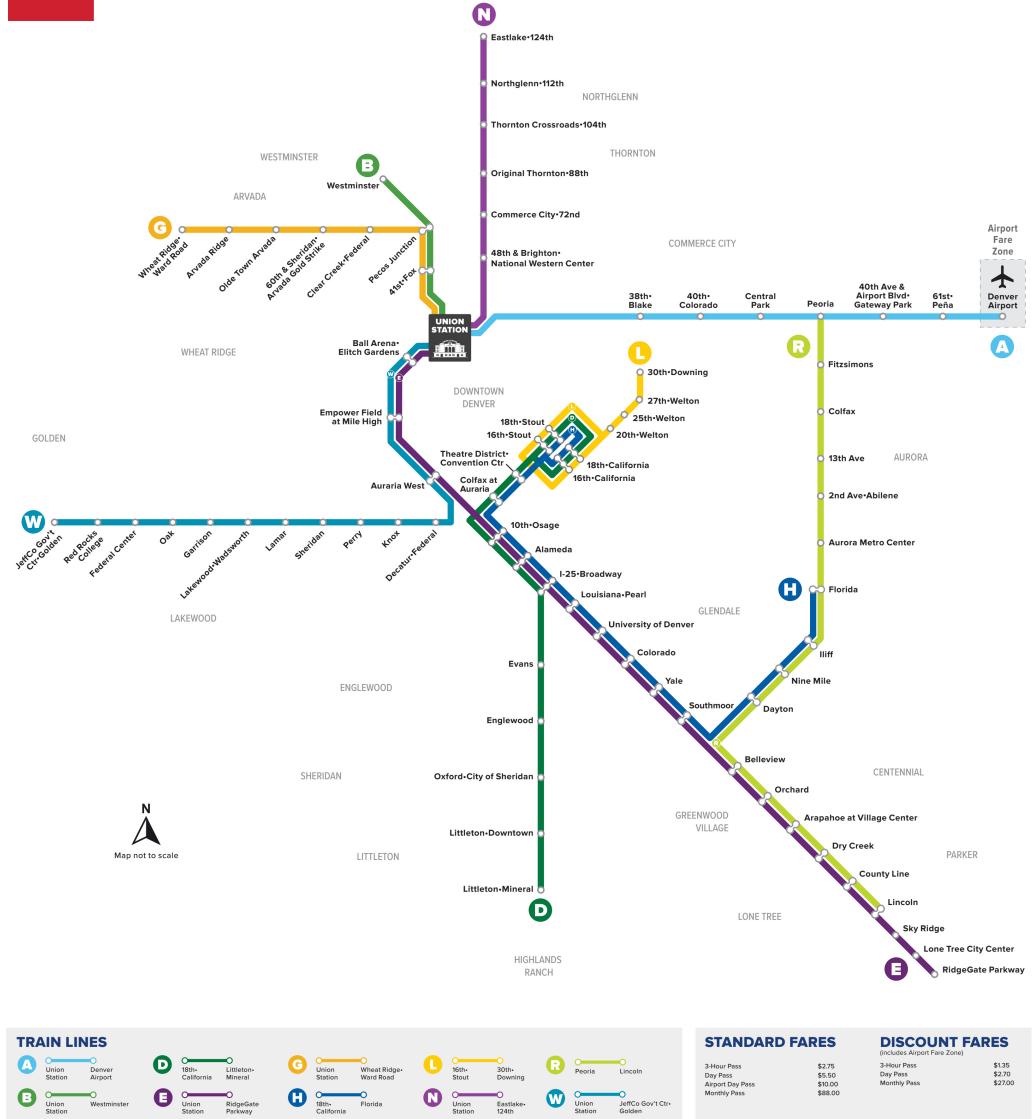

H

18th&California Station to Florida Station

Rail Map

Holiday schedule

RTD services follow a Sunday/Holiday schedule on New Year's Day, Memorial Day, Independence Day, Labor Day, Thanksgiving Day, and Christmas Day

Legend

Florida Station

05:18

05:52

Stop / Station...

AM

PM

JANUARY 4, 2026 - MAY 23, 2026

Florida Station	Iliff Station	Nine Mile Station	Dayton Station	Southmoor Station	Yale Station	Colorado Station	University of Denver Station	Louisiana - Pearl Station	I-25 & Broadway Station	Alameda Station	10th & Osage Station	Colfax at Auraria Station	Theatre District - Convention Center Station	16th & California Station	18th & California Station
10:23	10:26	10:30	10:33	10:38	10:41	10:43	10:46	10:48	10:52	10:54	10:57	11:04	11:06	11:08	11:10
10:53	10:56	11:00	11:03	11:08	11:11	11:13	11:16	11:18	11:22	11:24	11:27	11:34	11:36	11:38	11:40
11:23	11:26	11:30	11:33	11:38	11:41	11:43	11:46	11:48	11:52	11:54	11:57	12:04	12:06	12:08	12:10

Dayton Station | 250 spaces
4151 S Dallas St, Aurora 80111

Southmoor Station | 788 spaces
3737 S Monaco Pkwy, Denver 80237

I-25 / Broadway Station | 988 spaces
901 S Broadway, Denver 80209

Yale Station | 129 spaces
5315 E Yale Cir, Denver 80222