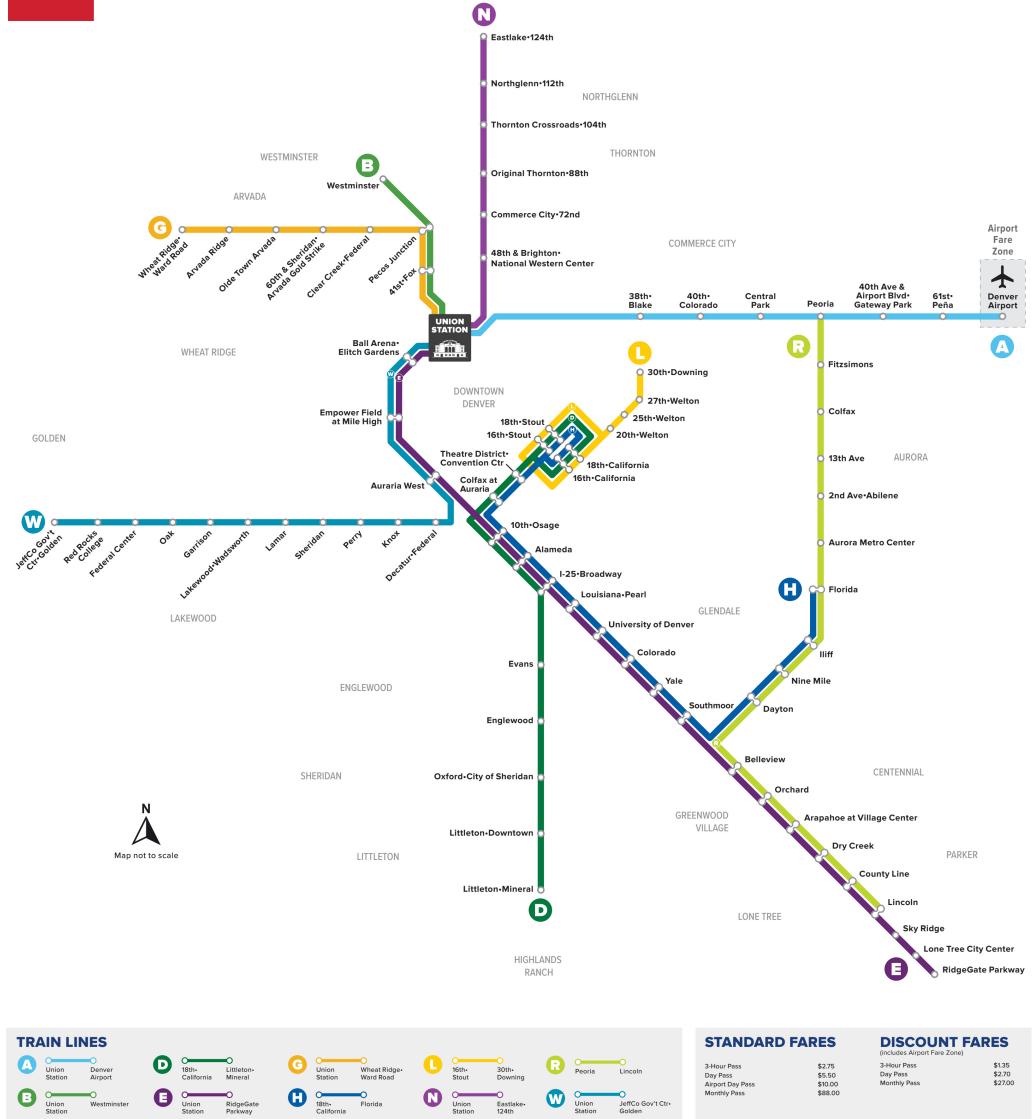

H

18th&California Station to Florida Station

Rail Map

Holiday schedule

RTD services follow a Sunday/Holiday schedule on New Year's Day, Memorial Day, Independence Day, Labor Day, Thanksgiving Day, and Christmas Day

Dayton Station | 250 spaces
4151 S Dallas St, Aurora 80111

Southmoor Station | 788 spaces
3737 S Monaco Pkwy, Denver 80237

I-25 / Broadway Station | 988 spaces
901 S Broadway, Denver 80209

Yale Station | 129 spaces
5315 E Yale Cir, Denver 80222