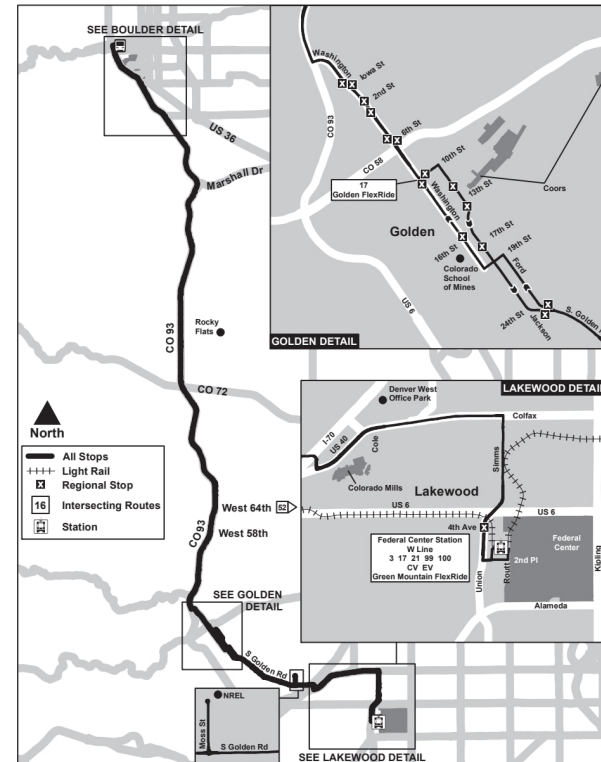

## Golden / Boulder

Route GS Golden/Boulder Effective: 26 May 2024  
Map Revised: 26 May 2024

- North
- All Stops
  - ++++ Light Rail
  - ☒ Regional Stop
  - 16 Intersecting Routes
  - ☒ Station

### Holiday schedule

RTD services follow a Sunday/Holiday schedule on New Year's Day, Memorial Day, Independence Day, Labor Day, Thanksgiving Day, and Christmas Day

### Legend

Federal Center...	Stop / Station...
06:52	AM
08:22	PM

JANUARY 4, 2026 - MAY 23, 2026

# NORTHBOUND | MONDAY - FRIDAY

Federal Center Stn Gate P (Lv)	W Colfax - Colorado Mills	Nat. Renew. Engergy Lab	Washington Ave - 10th Street	CO 93 - CO 72	Broadway - Table- Mesa	Broadway - Euclid	Downtown Boulder Station
06:52	07:03	07:07	07:19	07:32	07:44	07:50	07:55
08:22	08:34	08:38	08:51	09:04	09:17	09:24	09:29
<b>03:48</b>	<b>04:00</b>	<b>04:04</b>	<b>04:16</b>	<b>04:30</b>	<b>04:43</b>	<b>04:50</b>	<b>04:56</b>
<b>05:10</b>	<b>05:22</b>	<b>05:26</b>	<b>05:38</b>	<b>05:51</b>	<b>06:04</b>	<b>06:10</b>	<b>06:18</b>