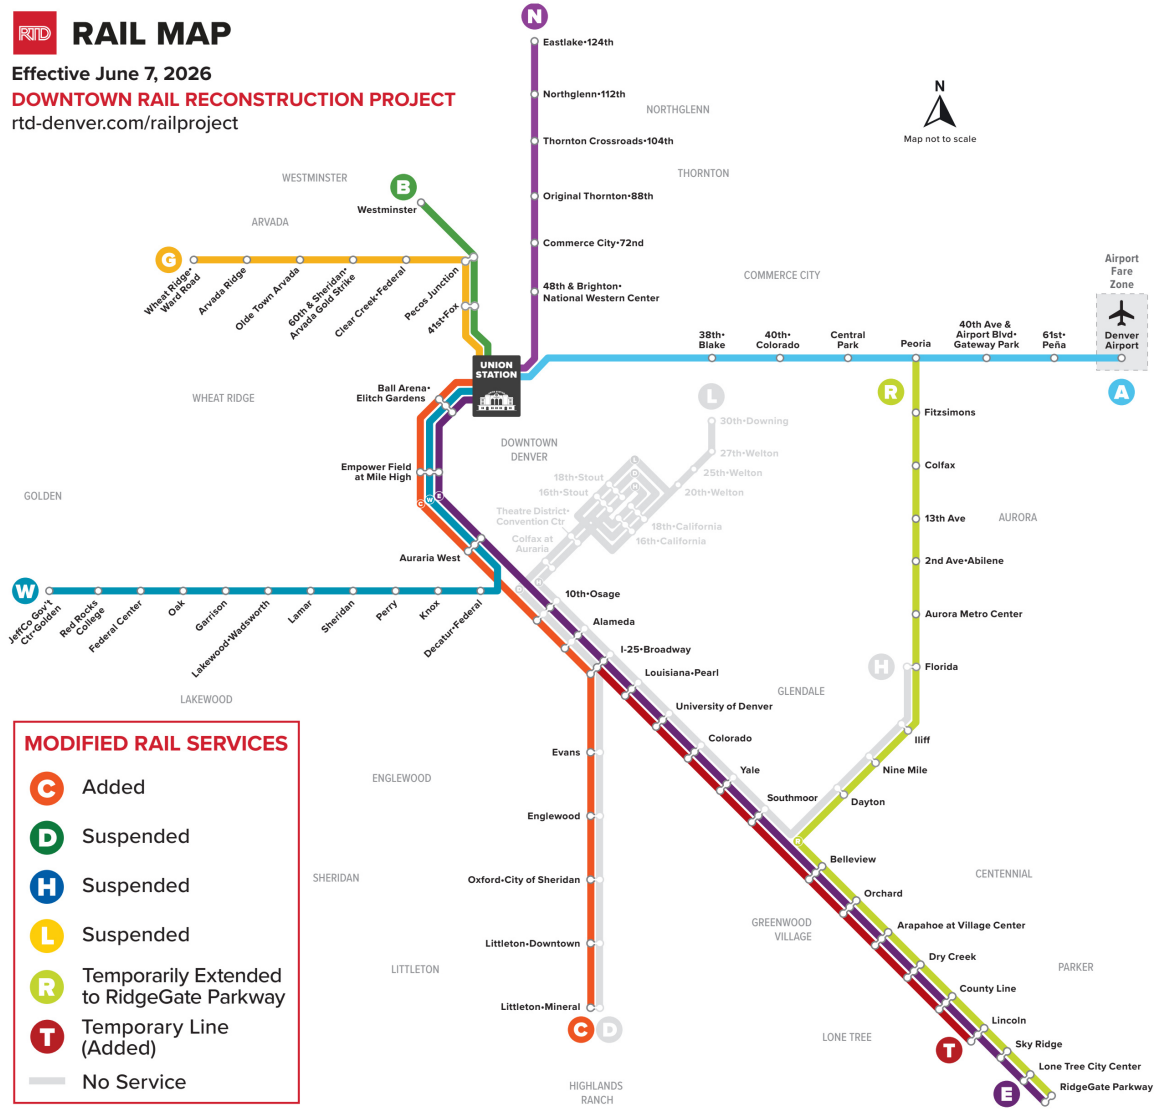

G

Union Station to Wheat Ridge Ward Station

Holiday schedule

RTD services follow a Sunday/Holiday schedule on New Year's Day, Memorial Day, Independence Day, Labor Day, Thanksgiving Day, and Christmas Day

Legend

Union Station

04:31

05:01

Stop / Station...

AM

PM

JUNE 7, 2026 - SEPTEMBER 26, 2026

WESTBOUND | FRIDAY

Union Station	41st & Fox Stn	Pecos Junction Stn	Clear Creek/Federal Stn	60th/Sher Gold Strike Stn	Olde Town Arvada Stn	Arvada Ridge Stn	Wheat Ridge - Ward Station
04:31	04:35	04:39	04:42	04:45	04:49	04:52	04:58
05:01	05:05	05:09	05:12	05:15	05:19	05:22	05:28
05:31	05:35	05:39	05:42	05:45	05:49	05:52	05:58
06:01	06:05	06:09	06:12	06:15	06:19	06:22	06:28
06:16	06:20	06:24	06:27	06:30	06:34	06:37	06:43
06:31	06:35	06:39	06:42	06:45	06:49	06:52	06:58
06:46	06:50	06:54	06:57	07:00	07:04	07:07	07:13
07:01	07:05	07:09	07:12	07:15	07:19	07:22	07:28
07:16	07:20	07:24	07:27	07:30	07:34	07:37	07:43
07:31	07:35	07:39	07:42	07:45	07:49	07:52	07:58
07:46	07:50	07:54	07:57	08:00	08:04	08:07	08:13
08:01	08:05	08:09	08:12	08:15	08:19	08:22	08:28
08:16	08:20	08:24	08:27	08:30	08:34	08:37	08:43
08:31	08:35	08:39	08:42	08:45	08:49	08:52	08:58
08:46	08:50	08:54	08:57	09:00	09:04	09:07	09:13
09:01	09:05	09:09	09:12	09:15	09:19	09:22	09:28
09:16	09:20	09:24	09:27	09:30	09:34	09:37	09:43
09:31	09:35	09:39	09:42	09:45	09:49	09:52	09:58
09:46	09:50	09:54	09:57	10:00	10:04	10:07	10:13
10:01	10:05	10:09	10:12	10:15	10:19	10:22	10:28
10:16	10:20	10:24	10:27	10:30	10:34	10:37	10:43
10:31	10:35	10:39	10:42	10:45	10:49	10:52	10:58
10:46	10:50	10:54	10:57	11:00	11:04	11:07	11:13
11:01	11:05	11:09	11:12	11:15	11:19	11:22	11:28
11:16	11:20	11:24	11:27	11:30	11:34	11:37	11:43
11:31	11:35	11:39	11:42	11:45	11:49	11:52	11:58
11:46	11:50	11:54	11:57	12:00	12:04	12:07	12:13