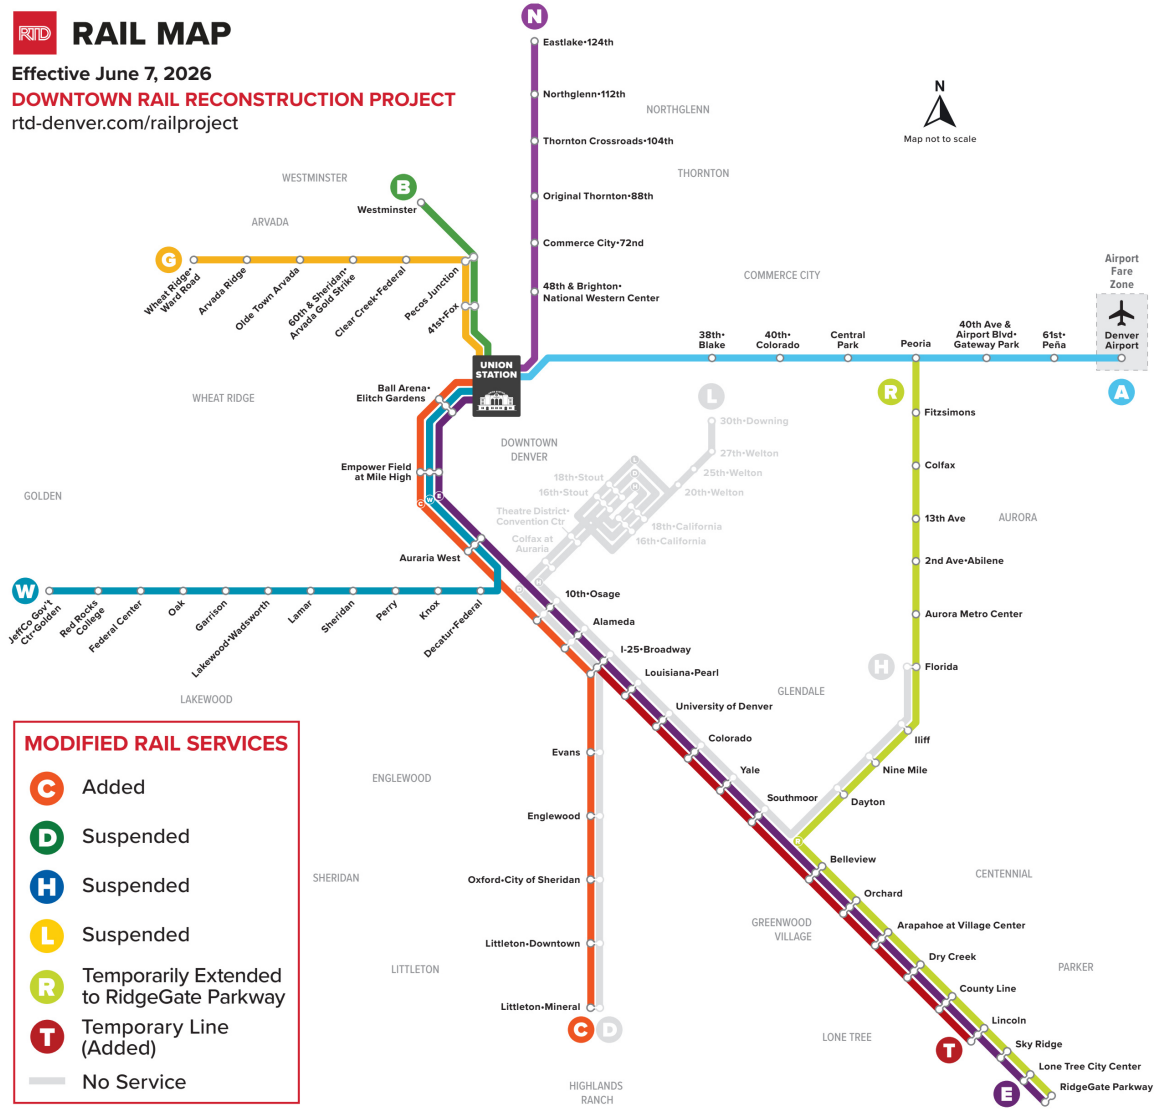

G

Union Station to Wheat Ridge Ward Station

Holiday schedule

RTD services follow a Sunday/Holiday schedule on New Year's Day, Memorial Day, Independence Day, Labor Day, Thanksgiving Day, and Christmas Day

Legend

Union Station

04:31

05:01

Stop / Station...

AM

PM

JUNE 7, 2026 - SEPTEMBER 26, 2026

WESTBOUND | SATURDAY

Union Station	41st & Fox Stn	Pecos Junction Stn	Clear Creek/Federal Stn	60th/Sher Gold Strike Stn	Olde Town Arvada Stn	Arvada Ridge Stn	Wheat Ridge - Ward Station
04:31	04:35	04:39	04:42	04:45	04:49	04:52	04:58
05:01	05:05	05:09	05:12	05:15	05:19	05:22	05:28
05:31	05:35	05:39	05:42	05:45	05:49	05:52	05:58
06:01	06:05	06:09	06:12	06:15	06:19	06:22	06:28
06:31	06:35	06:39	06:42	06:45	06:49	06:52	06:58
07:01	07:05	07:09	07:12	07:15	07:19	07:22	07:28
07:31	07:35	07:39	07:42	07:45	07:49	07:52	07:58
08:01	08:05	08:09	08:12	08:15	08:19	08:22	08:28
08:16	08:20	08:24	08:27	08:30	08:34	08:37	08:43
08:31	08:35	08:39	08:42	08:45	08:49	08:52	08:58
08:46	08:50	08:54	08:57	09:00	09:04	09:07	09:13
09:01	09:05	09:09	09:12	09:15	09:19	09:22	09:28
09:16	09:20	09:24	09:27	09:30	09:34	09:37	09:43
09:31	09:35	09:39	09:42	09:45	09:49	09:52	09:58
09:46	09:50	09:54	09:57	10:00	10:04	10:07	10:13
10:01	10:05	10:09	10:12	10:15	10:19	10:22	10:28
10:16	10:20	10:24	10:27	10:30	10:34	10:37	10:43
10:31	10:35	10:39	10:42	10:45	10:49	10:52	10:58
10:46	10:50	10:54	10:57	11:00	11:04	11:07	11:13
11:01	11:05	11:09	11:12	11:15	11:19	11:22	11:28
11:16	11:20	11:24	11:27	11:30	11:34	11:37	11:43
11:31	11:35	11:39	11:42	11:45	11:49	11:52	11:58
11:46	11:50	11:54	11:57	12:00	12:04	12:07	12:13
12:01	12:05	12:09	12:12	12:15	12:19	12:22	12:28
12:16	12:20	12:24	12:27	12:30	12:34	12:37	12:43
12:31	12:35	12:39	12:42	12:45	12:49	12:52	12:58
12:46	12:50	12:54	12:57	01:00	01:04	01:07	01:13