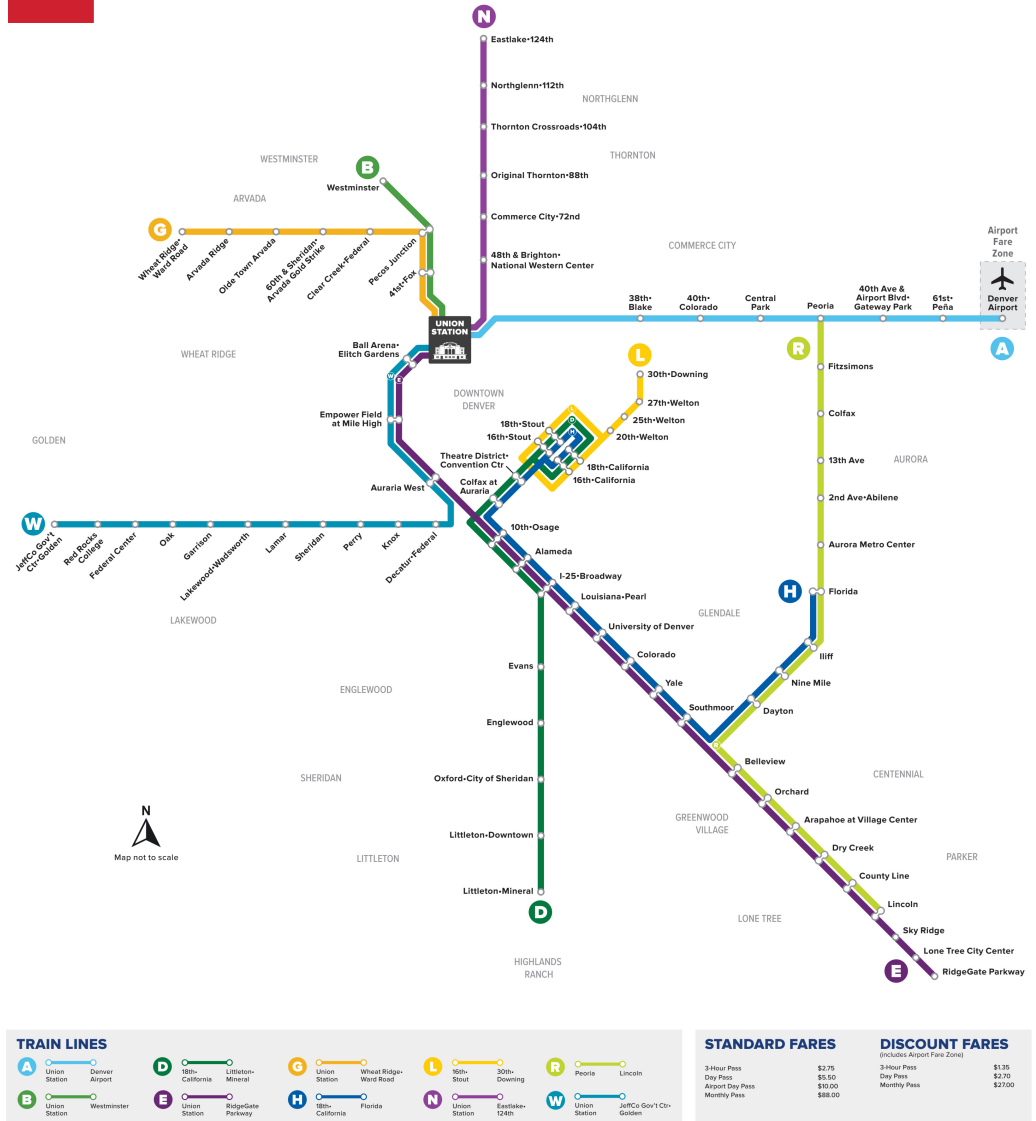

G

Union Station to Wheat Ridge Ward Station

RTD Rail Map

Holiday schedule

RTD services follow a Sunday/Holiday schedule on New Year's Day, Memorial Day, Independence Day, Labor Day, Thanksgiving Day, and Christmas Day

WESTBOUND | SATURDAY

Union Station	41st & Fox Stn	Pecos Junction Stn	Clear Creek/Federal Stn	60th/Sher Gold Strike Stn	Olde Town Arvada Stn	Arvada Ridge Stn	Wheat Ridge - Ward Station
04:31	04:35	04:39	04:42	04:45	04:49	04:52	04:58
05:01	05:05	05:09	05:12	05:15	05:19	05:22	05:28
05:31	05:35	05:39	05:42	05:45	05:49	05:52	05:58
06:01	06:05	06:09	06:12	06:15	06:19	06:22	06:28
06:31	06:35	06:39	06:42	06:45	06:49	06:52	06:58
07:01	07:05	07:09	07:12	07:15	07:19	07:22	07:28
07:31	07:35	07:39	07:42	07:45	07:49	07:52	07:58
08:01	08:05	08:09	08:12	08:15	08:19	08:22	08:28
08:31	08:35	08:39	08:42	08:45	08:49	08:52	08:58
09:01	09:05	09:09	09:12	09:15	09:19	09:22	09:28
09:31	09:35	09:39	09:42	09:45	09:49	09:52	09:58
10:01	10:05	10:09	10:12	10:15	10:19	10:22	10:28
10:31	10:35	10:39	10:42	10:45	10:49	10:52	10:58
11:01	11:05	11:09	11:12	11:15	11:19	11:22	11:28
11:31	11:35	11:39	11:42	11:45	11:49	11:52	11:58
12:01	12:05	12:09	12:12	12:15	12:19	12:22	12:28
12:31	12:35	12:39	12:42	12:45	12:49	12:52	12:58
01:01	01:05	01:09	01:12	01:15	01:19	01:22	01:28
01:31	01:35	01:39	01:42	01:45	01:49	01:52	01:58
02:01	02:05	02:09	02:12	02:15	02:19	02:22	02:28
02:31	02:35	02:39	02:42	02:45	02:49	02:52	02:58
03:01	03:05	03:09	03:12	03:15	03:19	03:22	03:28
03:31	03:35	03:39	03:42	03:45	03:49	03:52	03:58
04:01	04:05	04:09	04:12	04:15	04:19	04:22	04:28
04:31	04:35	04:39	04:42	04:45	04:49	04:52	04:58
05:01	05:05	05:09	05:12	05:15	05:19	05:22	05:28
05:31	05:35	05:39	05:42	05:45	05:49	05:52	05:58