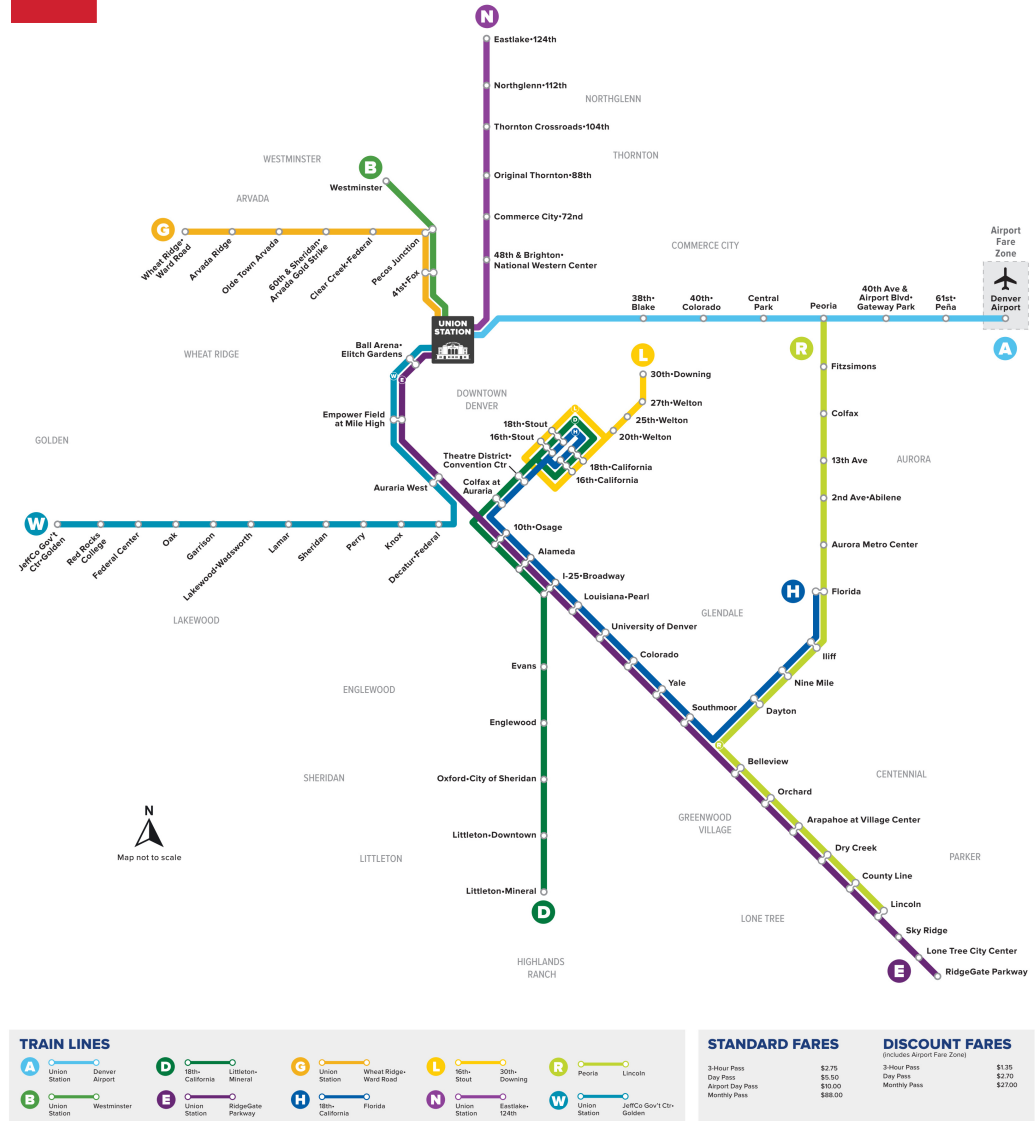

G

Union Station to Wheat Ridge Ward Station

De Union Station à Wheat Ridge Ward Station

Rail Map

Calendrier des vacances

Les services RTD suivent un horaire dimanche/vacances le jour de l'an, Memorial Day, Independence Day, Labor Day, Thanksgiving Day et le jour de Noël.

Wheat Ridge - Ward Station	Arvada Ridge Stn	Olde Town Arvada	60th/Sher Gold Strike Stn	Clear Creek/Federal Stn	Pecos Junction Stn	41st & Fox Stn	Union Station
05:21	05:24	05:27	05:31	05:33	05:37	05:41	05:48
05:51	05:54	05:57	06:01	06:03	06:07	06:11	06:18
06:21	06:24	06:27	06:31	06:33	06:37	06:41	06:48
06:51	06:54	06:57	07:01	07:03	07:07	07:11	07:18
07:21	07:24	07:27	07:31	07:33	07:37	07:41	07:48
07:51	07:54	07:57	08:01	08:03	08:07	08:11	08:18
08:21	08:24	08:27	08:31	08:33	08:37	08:41	08:48
08:51	08:54	08:57	09:01	09:03	09:07	09:11	09:18
09:21	09:24	09:27	09:31	09:33	09:37	09:41	09:48
09:51	09:54	09:57	10:01	10:03	10:07	10:11	10:18
10:21	10:24	10:27	10:31	10:33	10:37	10:41	10:48
10:51	10:54	10:57	11:01	11:03	11:07	11:11	11:18
11:21	11:24	11:27	11:31	11:33	11:37	11:41	11:48
11:51	11:54	11:57	12:01	12:03	12:07	12:11	12:18