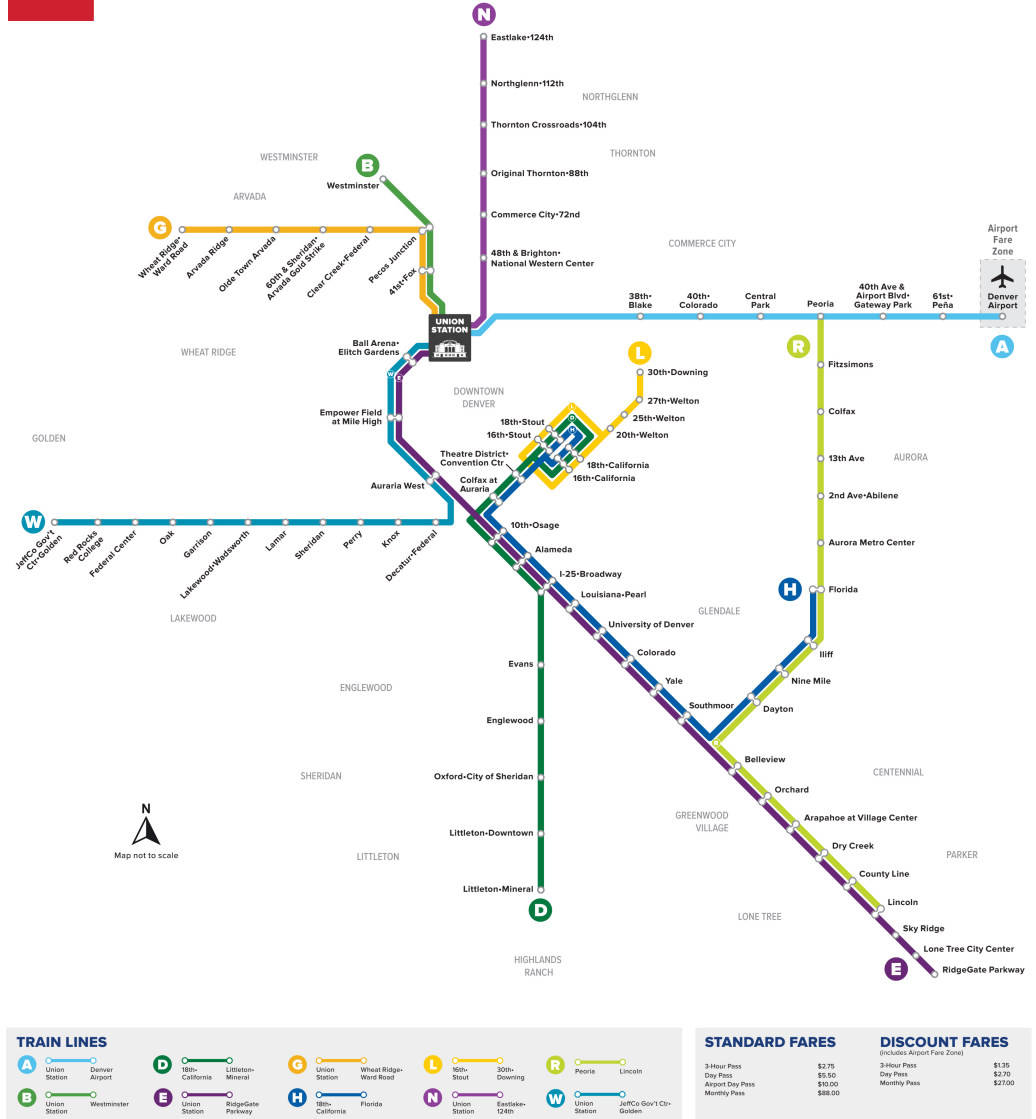

## Union Station to Wheat Ridge Ward Station

유니온 역에서 휘트 린지 구역까지

### Rail Map

### 휴일 일정

RTD 서비스는 설날, 현충일, 독립기념일, 노동절, 추수감사절, 성탄절의 일요일/공휴일 일정을 따릅니다.

Wheat Ridge -...

03:51

04:21

정류장 / 역 이름

AM

PM

Wheat Ridge - Ward Station	Arvada Ridge Stn	Olde Town Arvada	60th/Sher Gold Strike Stn	Clear Creek/Federal Stn	Pecos Junction Stn	41st & Fox Stn	Union Station
05:21	05:24	05:27	05:31	05:33	05:37	05:41	05:48
05:51	05:54	05:57	06:01	06:03	06:07	06:11	06:18
06:21	06:24	06:27	06:31	06:33	06:37	06:41	06:48
06:51	06:54	06:57	07:01	07:03	07:07	07:11	07:18
07:21	07:24	07:27	07:31	07:33	07:37	07:41	07:48
07:51	07:54	07:57	08:01	08:03	08:07	08:11	08:18
08:21	08:24	08:27	08:31	08:33	08:37	08:41	08:48
08:51	08:54	08:57	09:01	09:03	09:07	09:11	09:18
09:21	09:24	09:27	09:31	09:33	09:37	09:41	09:48
09:51	09:54	09:57	10:01	10:03	10:07	10:11	10:18
10:21	10:24	10:27	10:31	10:33	10:37	10:41	10:48
10:51	10:54	10:57	11:01	11:03	11:07	11:11	11:18
11:21	11:24	11:27	11:31	11:33	11:37	11:41	11:48
11:51	11:54	11:57	12:01	12:03	12:07	12:11	12:18