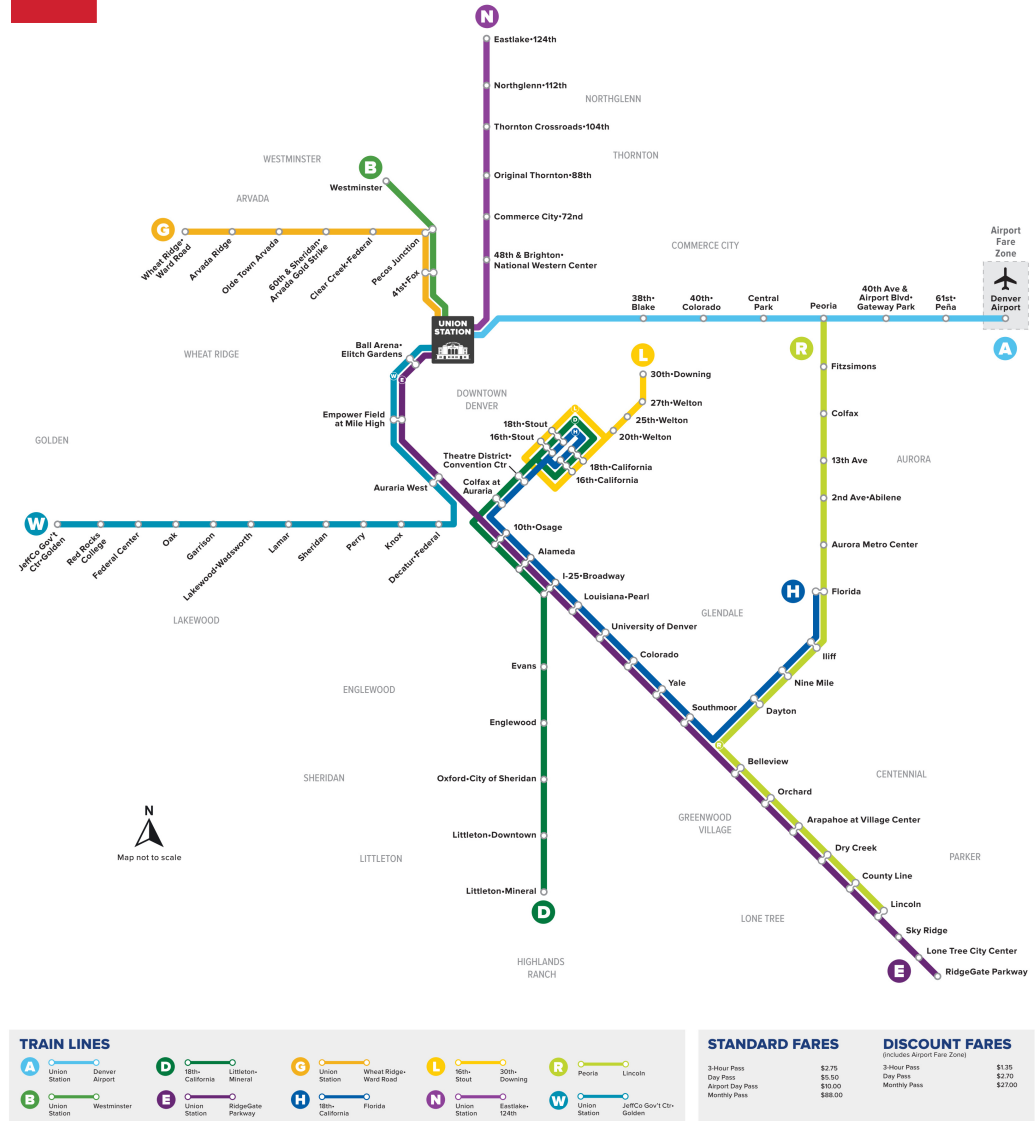

G

Union Station to Wheat Ridge Ward Station

De Union Station à Wheat Ridge Ward Station

Rail Map

Calendrier des vacances

Les services RTD suivent un horaire dimanche/vacances le jour de l'an, Memorial Day, Independence Day, Labor Day, Thanksgiving Day et le jour de Noël.

| Wheat Ridge - Ward Station | Arvada Ridge Stn | Olde Town Arvada | 60th/Sher Gold Strike Stn | Clear Creek/Federal Stn | Pecos Junction Stn | 41st & Fox Stn | Union Station |
|----------------------------|------------------|------------------|---------------------------|-------------------------|--------------------|----------------|---------------|
| 05:21 | 05:24 | 05:27 | 05:31 | 05:33 | 05:37 | 05:41 | 05:48 |
| 05:51 | 05:54 | 05:57 | 06:01 | 06:03 | 06:07 | 06:11 | 06:18 |
| 06:21 | 06:24 | 06:27 | 06:31 | 06:33 | 06:37 | 06:41 | 06:48 |
| 06:51 | 06:54 | 06:57 | 07:01 | 07:03 | 07:07 | 07:11 | 07:18 |
| 07:21 | 07:24 | 07:27 | 07:31 | 07:33 | 07:37 | 07:41 | 07:48 |
| 07:51 | 07:54 | 07:57 | 08:01 | 08:03 | 08:07 | 08:11 | 08:18 |
| 08:21 | 08:24 | 08:27 | 08:31 | 08:33 | 08:37 | 08:41 | 08:48 |
| 08:51 | 08:54 | 08:57 | 09:01 | 09:03 | 09:07 | 09:11 | 09:18 |
| 09:21 | 09:24 | 09:27 | 09:31 | 09:33 | 09:37 | 09:41 | 09:48 |
| 09:51 | 09:54 | 09:57 | 10:01 | 10:03 | 10:07 | 10:11 | 10:18 |
| 10:21 | 10:24 | 10:27 | 10:31 | 10:33 | 10:37 | 10:41 | 10:48 |
| 10:51 | 10:54 | 10:57 | 11:01 | 11:03 | 11:07 | 11:11 | 11:18 |
| 11:21 | 11:24 | 11:27 | 11:31 | 11:33 | 11:37 | 11:41 | 11:48 |
| 11:51 | 11:54 | 11:57 | 12:01 | 12:03 | 12:07 | 12:11 | 12:18 |