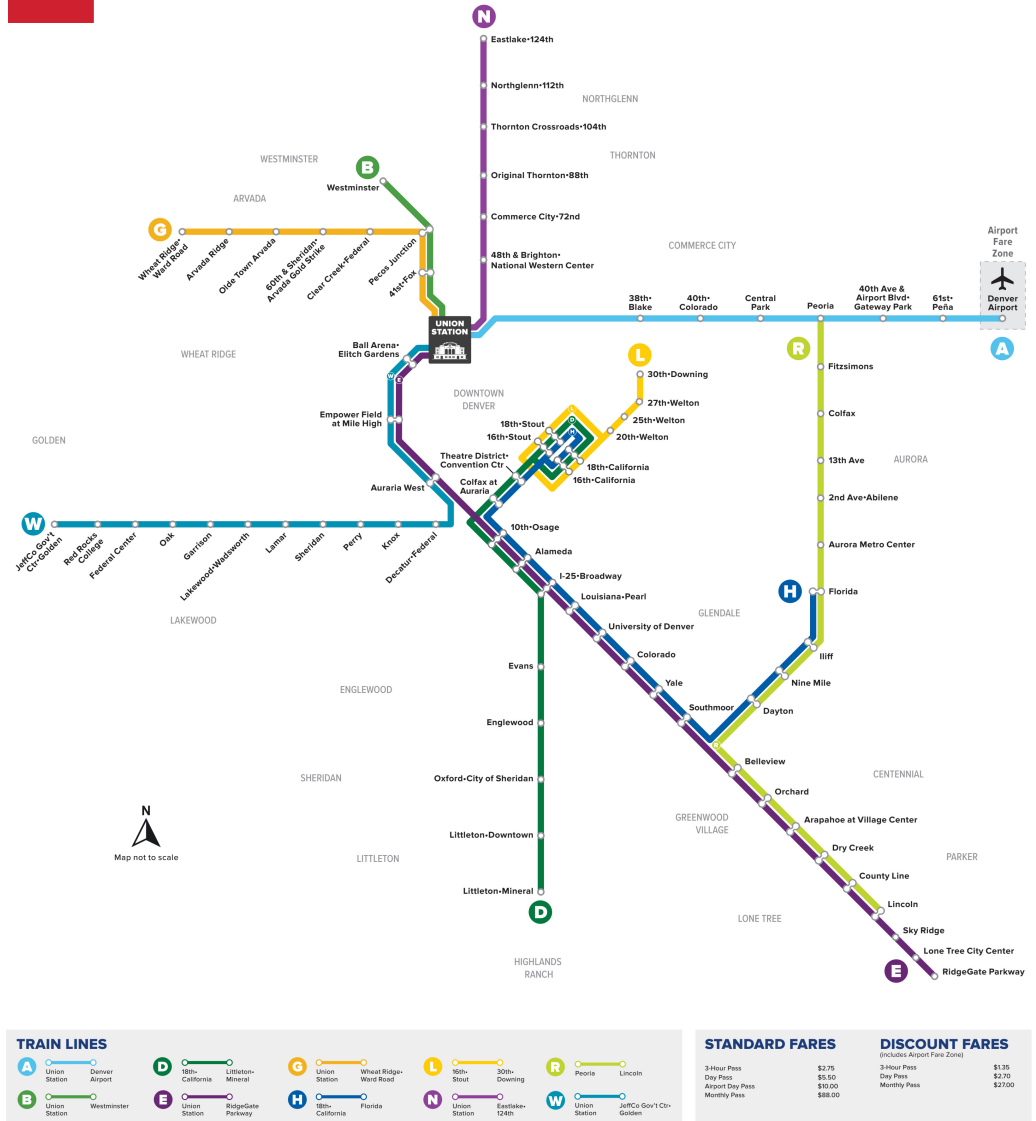

G

Union Station to Wheat Ridge Ward Station

RTD Rail Map

Holiday schedule

RTD services follow a Sunday/Holiday schedule on New Year's Day, Memorial Day, Independence Day, Labor Day, Thanksgiving Day, and Christmas Day

Legend

Wheat Ridge - ...	Stop / Station...
03:51	AM
04:21	PM

JANUARY 4, 2026 - MAY 23, 2026

EASTBOUND | MONDAY - THURSDAY

Wheat Ridge - Ward Station	Arvada Ridge Stn	Olde Town Arvada	60th/Sher Gold Strike Stn	Clear Creek/Federal Stn	Pecos Junction Stn	41st & Fox Stn	Union Station
03:51	03:54	03:57	04:01	04:03	04:07	04:11	04:18
04:21	04:24	04:27	04:31	04:33	04:37	04:41	04:48
04:51	04:54	04:57	05:01	05:03	05:07	05:11	05:18
05:21	05:24	05:27	05:31	05:33	05:37	05:41	05:48
05:51	05:54	05:57	06:01	06:03	06:07	06:11	06:18
06:21	06:24	06:27	06:31	06:33	06:37	06:41	06:48
06:51	06:54	06:57	07:01	07:03	07:07	07:11	07:18
07:21	07:24	07:27	07:31	07:33	07:37	07:41	07:48
07:51	07:54	07:57	08:01	08:03	08:07	08:11	08:18
08:21	08:24	08:27	08:31	08:33	08:37	08:41	08:48
08:51	08:54	08:57	09:01	09:03	09:07	09:11	09:18
09:21	09:24	09:27	09:31	09:33	09:37	09:41	09:48
09:51	09:54	09:57	10:01	10:03	10:07	10:11	10:18
10:21	10:24	10:27	10:31	10:33	10:37	10:41	10:48
10:51	10:54	10:57	11:01	11:03	11:07	11:11	11:18
11:21	11:24	11:27	11:31	11:33	11:37	11:41	11:48
11:51	11:54	11:57	12:01	12:03	12:07	12:11	12:18
12:21	12:24	12:27	12:31	12:33	12:37	12:41	12:48
12:51	12:54	12:57	01:01	01:03	01:07	01:11	01:18
01:21	01:24	01:27	01:31	01:33	01:37	01:41	01:48
01:51	01:54	01:57	02:01	02:03	02:07	02:11	02:18
02:21	02:24	02:27	02:31	02:33	02:37	02:41	02:48
02:51	02:54	02:57	03:01	03:03	03:07	03:11	03:18
03:21	03:24	03:27	03:31	03:33	03:37	03:41	03:48
03:51	03:54	03:57	04:01	04:03	04:07	04:11	04:18
04:21	04:24	04:27	04:31	04:33	04:37	04:41	04:48
04:51	04:54	04:57	05:01	05:03	05:07	05:11	05:18