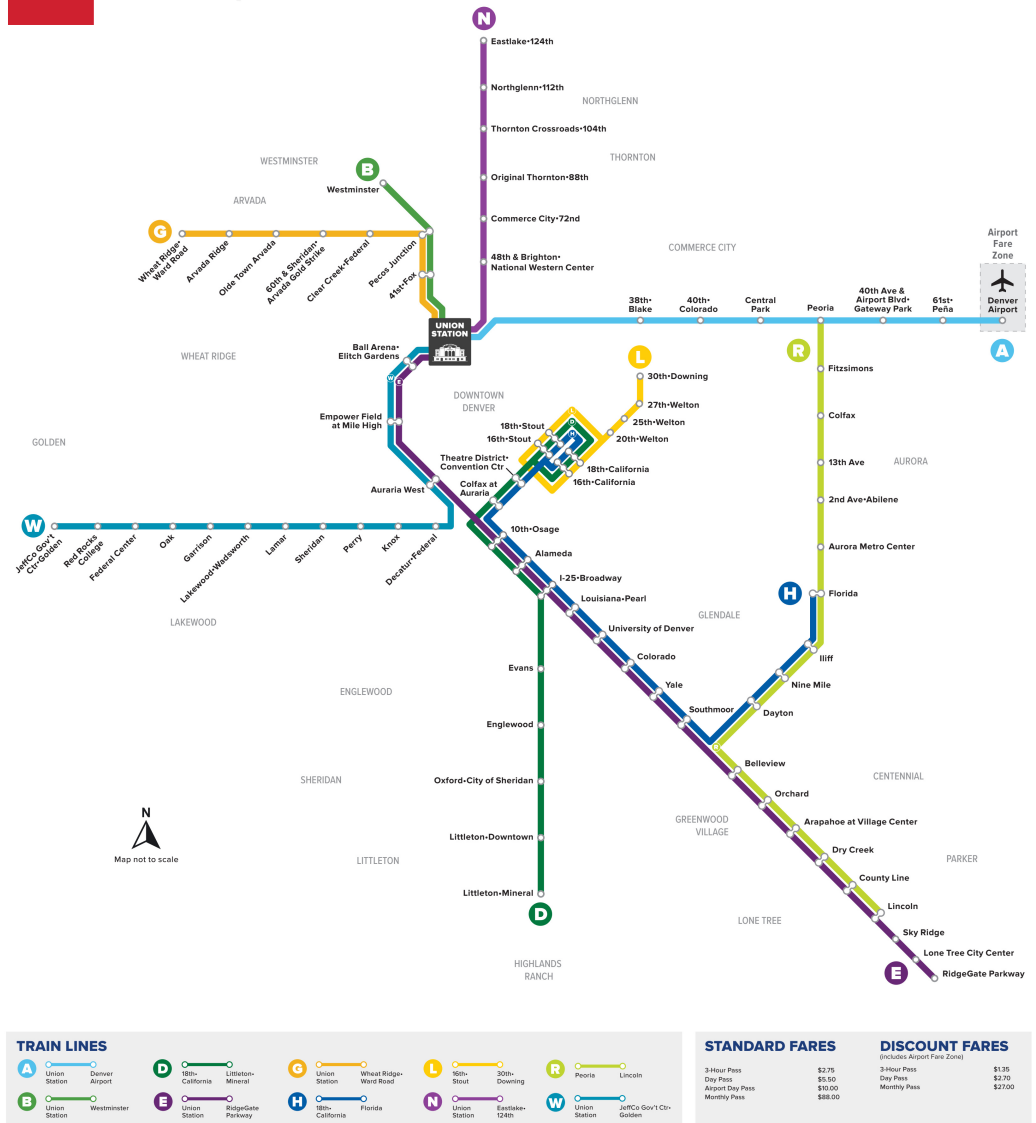

## Union Station to Wheat Ridge Ward Station

ከዩኒየን ጣቢያ ወደ ዊት ሪጅ ዋርድ ጣቢያ

### RTD Rail Map

TRAIN LINES		STANDARD FARES		DISCOUNT FARES	
A	Union Station - Denver Airport	2 Hour Pass	\$2.75	2 Hour Pass (Includes Airport Fare Zone)	\$1.95
B	Union Station - Westminster	Day Pass	\$5.00	Day Pass	\$2.25
C	Union Station - Wheat Ridge - Ward Road	Airport Day Pass	\$10.00	Monthly Pass	\$27.00
D	18th - Littleton - Mineral	Monthly Pass	\$88.00		
E	Union Station - RidgeGate Parkway				
G	Union Station - Wheat Ridge - Ward Road				
H	18th - Florida				
L	16th - 30th - Downtown Denver				
N	Union Station - Eastlake-124th				
R	Peoria - Lincoln				
W	Union Station - Jepco Gov't Center - Golden				

Wheat Ridge - Ward Station	Arvada Ridge Stn	Olde Town Arvada	60th/Sher Gold Strike Stn	Clear Creek/Federal Stn	Pecos Junction Stn	41st & Fox Stn	Union Station
05:21	05:24	05:27	05:31	05:33	05:37	05:41	05:48
05:51	05:54	05:57	06:01	06:03	06:07	06:11	06:18
06:21	06:24	06:27	06:31	06:33	06:37	06:41	06:48
06:51	06:54	06:57	07:01	07:03	07:07	07:11	07:18
07:21	07:24	07:27	07:31	07:33	07:37	07:41	07:48
07:51	07:54	07:57	08:01	08:03	08:07	08:11	08:18
08:21	08:24	08:27	08:31	08:33	08:37	08:41	08:48
08:51	08:54	08:57	09:01	09:03	09:07	09:11	09:18
09:21	09:24	09:27	09:31	09:33	09:37	09:41	09:48
09:51	09:54	09:57	10:01	10:03	10:07	10:11	10:18
10:21	10:24	10:27	10:31	10:33	10:37	10:41	10:48
10:51	10:54	10:57	11:01	11:03	11:07	11:11	11:18
11:21	11:24	11:27	11:31	11:33	11:37	11:41	11:48
11:51	11:54	11:57	12:01	12:03	12:07	12:11	12:18

**B** ቅርንጫፍ ቢ፡ የዩኒቨርሲቲ ጣቢያ ወደ ዌስትሚኒስተር ጣቢያ