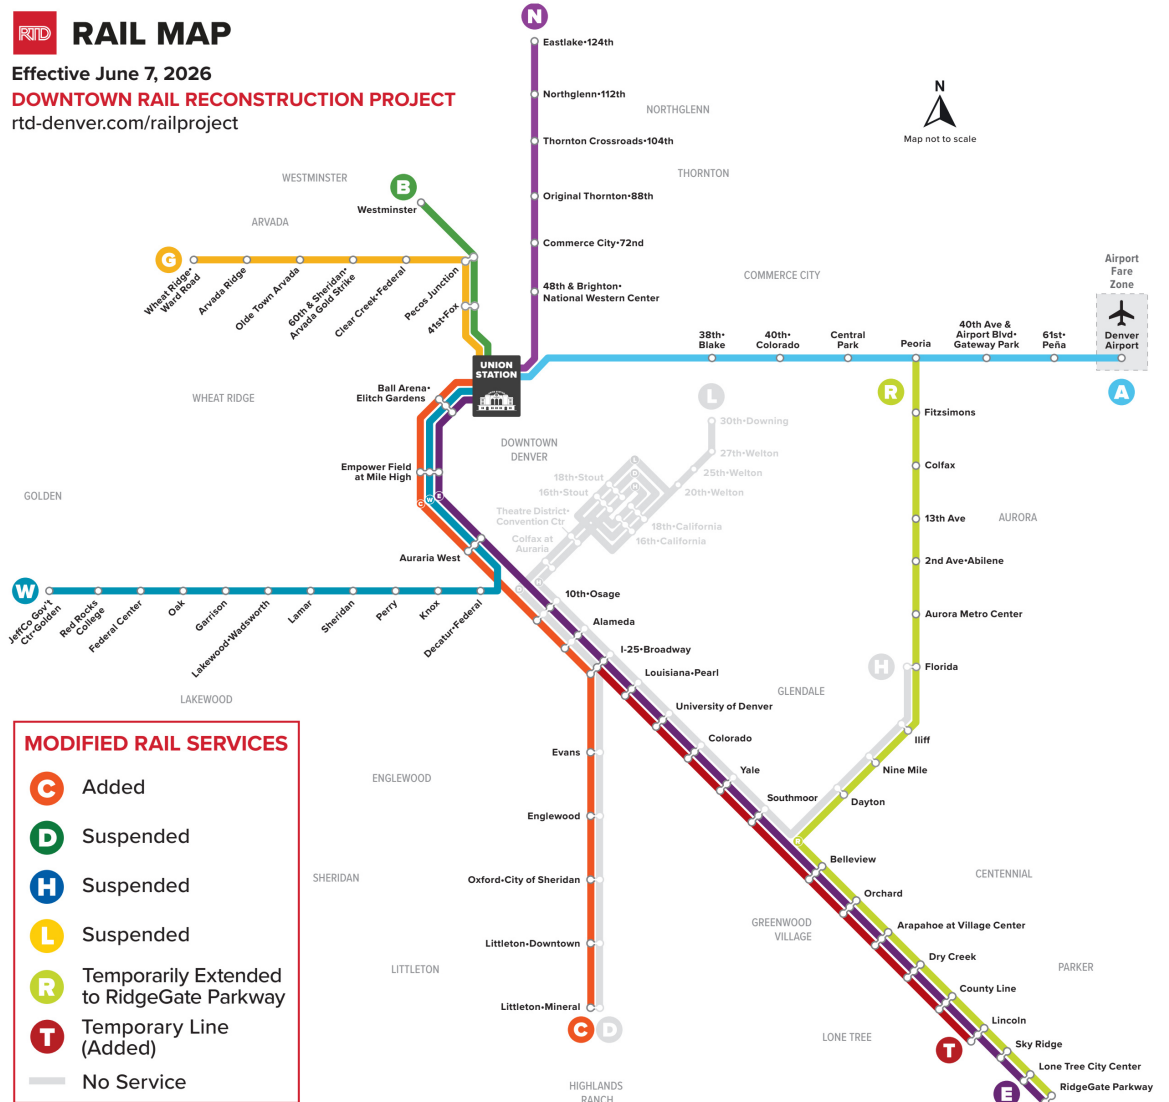

G

Union Station to Wheat Ridge Ward Station

유니언 역에서 휘트 리지 워드 역까지

휴일 일정

RTD 운행은 새해 첫날, 현충일, 독립기념일, 노동절, 추수감사절, 크리스마스 당일 일요일 및 공휴일 운행 스케줄을 따릅니다.

설명

Wheat...

03:51

04:21

정류장 / 역명

오전

오후

Wheat Ridge/Ward Stn	Arvada Ridge Stn	Olde Town Arvada	60th/Sher Gold Strike Stn	Clear Creek/Federal Stn	Pecos Junction Stn	41st & Fox Stn	Union Station
03:51	03:54	03:57	04:01	04:03	04:07	04:11	04:18
04:21	04:24	04:27	04:31	04:33	04:37	04:41	04:48
04:51	04:54	04:57	05:01	05:03	05:07	05:11	05:18
05:21	05:24	05:27	05:31	05:33	05:37	05:41	05:48
05:51	05:54	05:57	06:01	06:03	06:07	06:11	06:18
06:21	06:24	06:27	06:31	06:33	06:37	06:41	06:48
06:51	06:54	06:57	07:01	07:03	07:07	07:11	07:18
07:21	07:24	07:27	07:31	07:33	07:37	07:41	07:48
07:51	07:54	07:57	08:01	08:03	08:07	08:11	08:18
08:06	08:09	08:12	08:16	08:18	08:22	08:26	08:33
08:21	08:24	08:27	08:31	08:33	08:37	08:41	08:48
08:36	08:39	08:42	08:46	08:48	08:52	08:56	09:03
08:51	08:54	08:57	09:01	09:03	09:07	09:11	09:18
09:06	09:09	09:12	09:16	09:18	09:22	09:26	09:33
09:21	09:24	09:27	09:31	09:33	09:37	09:41	09:48
09:36	09:39	09:42	09:46	09:48	09:52	09:56	10:03
09:51	09:54	09:57	10:01	10:03	10:07	10:11	10:18
10:06	10:09	10:12	10:16	10:18	10:22	10:26	10:33
10:21	10:24	10:27	10:31	10:33	10:37	10:41	10:48
10:36	10:39	10:42	10:46	10:48	10:52	10:56	11:03
10:51	10:54	10:57	11:01	11:03	11:07	11:11	11:18
11:06	11:09	11:12	11:16	11:18	11:22	11:26	11:33
11:21	11:24	11:27	11:31	11:33	11:37	11:41	11:48
11:36	11:39	11:42	11:46	11:48	11:52	11:56	12:03
11:51	11:54	11:57	12:01	12:03	12:07	12:11	12:18
12:06	12:09	12:12	12:16	12:18	12:22	12:26	12:33
12:21	12:24	12:27	12:31	12:33	12:37	12:41	12:48