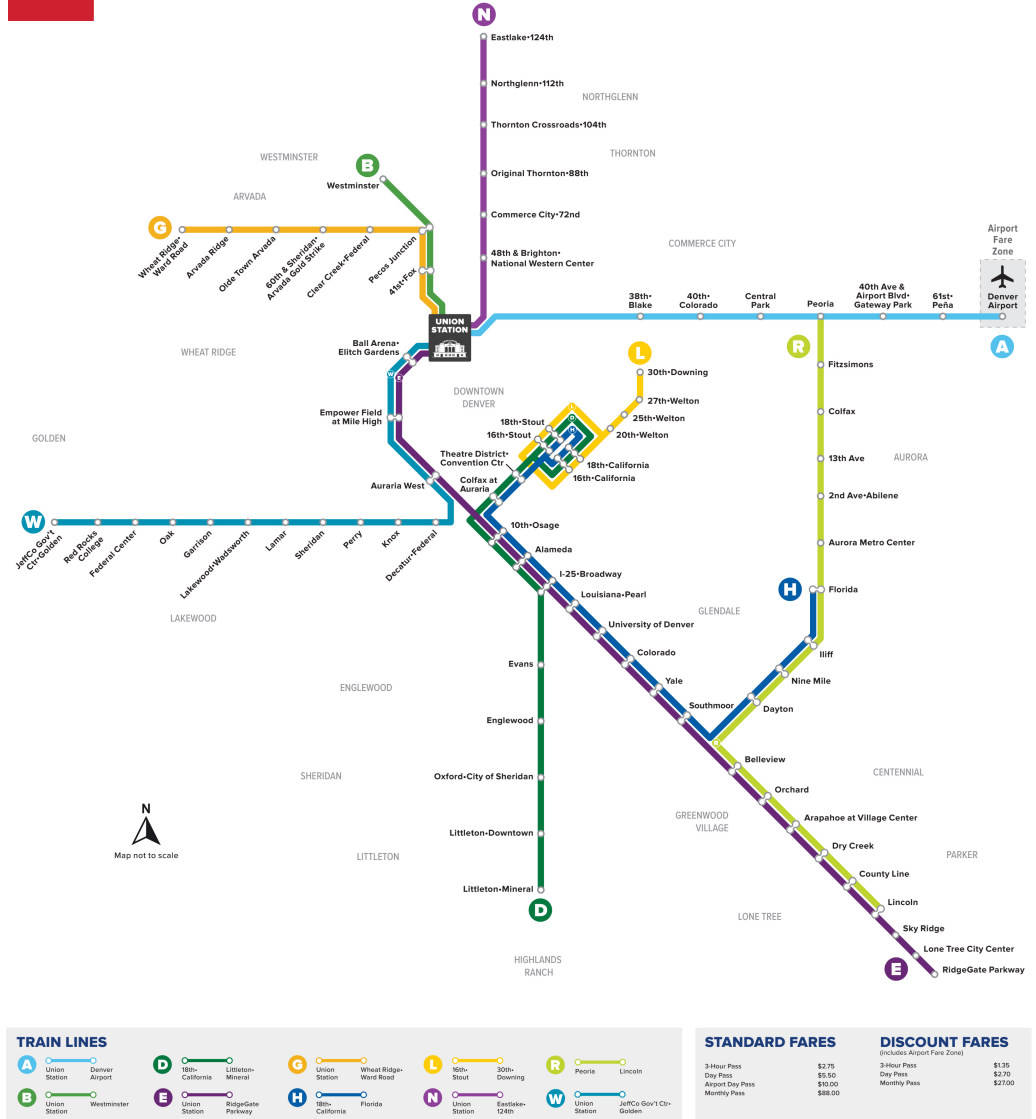

G

Union Station to Wheat Ridge Ward Station

유니온 역에서 휘트 린지 구역까지

Rail Map

범례

휴일 일정

RTD 서비스는 설날, 현충일, 독립기념일, 노동절, 추수감사절, 성탄절의 일요일/공휴일 일정을 따릅니다.

Wheat Ridge -...

03:51

04:21

정류장 / 역 이름

AM

PM

Wheat Ridge - Ward Station	Arvada Ridge Stn	Olde Town Arvada	60th/Sher Gold Strike Stn	Clear Creek/Federal Stn	Pecos Junction Stn	41st & Fox Stn	Union Station
03:51	03:54	03:57	04:01	04:03	04:07	04:11	04:18
04:21	04:24	04:27	04:31	04:33	04:37	04:41	04:48
04:51	04:54	04:57	05:01	05:03	05:07	05:11	05:18
05:21	05:24	05:27	05:31	05:33	05:37	05:41	05:48
05:51	05:54	05:57	06:01	06:03	06:07	06:11	06:18
06:21	06:24	06:27	06:31	06:33	06:37	06:41	06:48
06:51	06:54	06:57	07:01	07:03	07:07	07:11	07:18
07:21	07:24	07:27	07:31	07:33	07:37	07:41	07:48
07:51	07:54	07:57	08:01	08:03	08:07	08:11	08:18
08:21	08:24	08:27	08:31	08:33	08:37	08:41	08:48
08:51	08:54	08:57	09:01	09:03	09:07	09:11	09:18
09:21	09:24	09:27	09:31	09:33	09:37	09:41	09:48
09:51	09:54	09:57	10:01	10:03	10:07	10:11	10:18
10:21	10:24	10:27	10:31	10:33	10:37	10:41	10:48
10:51	10:54	10:57	11:01	11:03	11:07	11:11	11:18
11:21	11:24	11:27	11:31	11:33	11:37	11:41	11:48
11:51	11:54	11:57	12:01	12:03	12:07	12:11	12:18
12:21	12:24	12:27	12:31	12:33	12:37	12:41	12:48
12:51	12:54	12:57	01:01	01:03	01:07	01:11	01:18
01:21	01:24	01:27	01:31	01:33	01:37	01:41	01:48
01:51	01:54	01:57	02:01	02:03	02:07	02:11	02:18
02:21	02:24	02:27	02:31	02:33	02:37	02:41	02:48
02:51	02:54	02:57	03:01	03:03	03:07	03:11	03:18
03:21	03:24	03:27	03:31	03:33	03:37	03:41	03:48
03:51	03:54	03:57	04:01	04:03	04:07	04:11	04:18
04:21	04:24	04:27	04:31	04:33	04:37	04:41	04:48
04:51	04:54	04:57	05:01	05:03	05:07	05:11	05:18