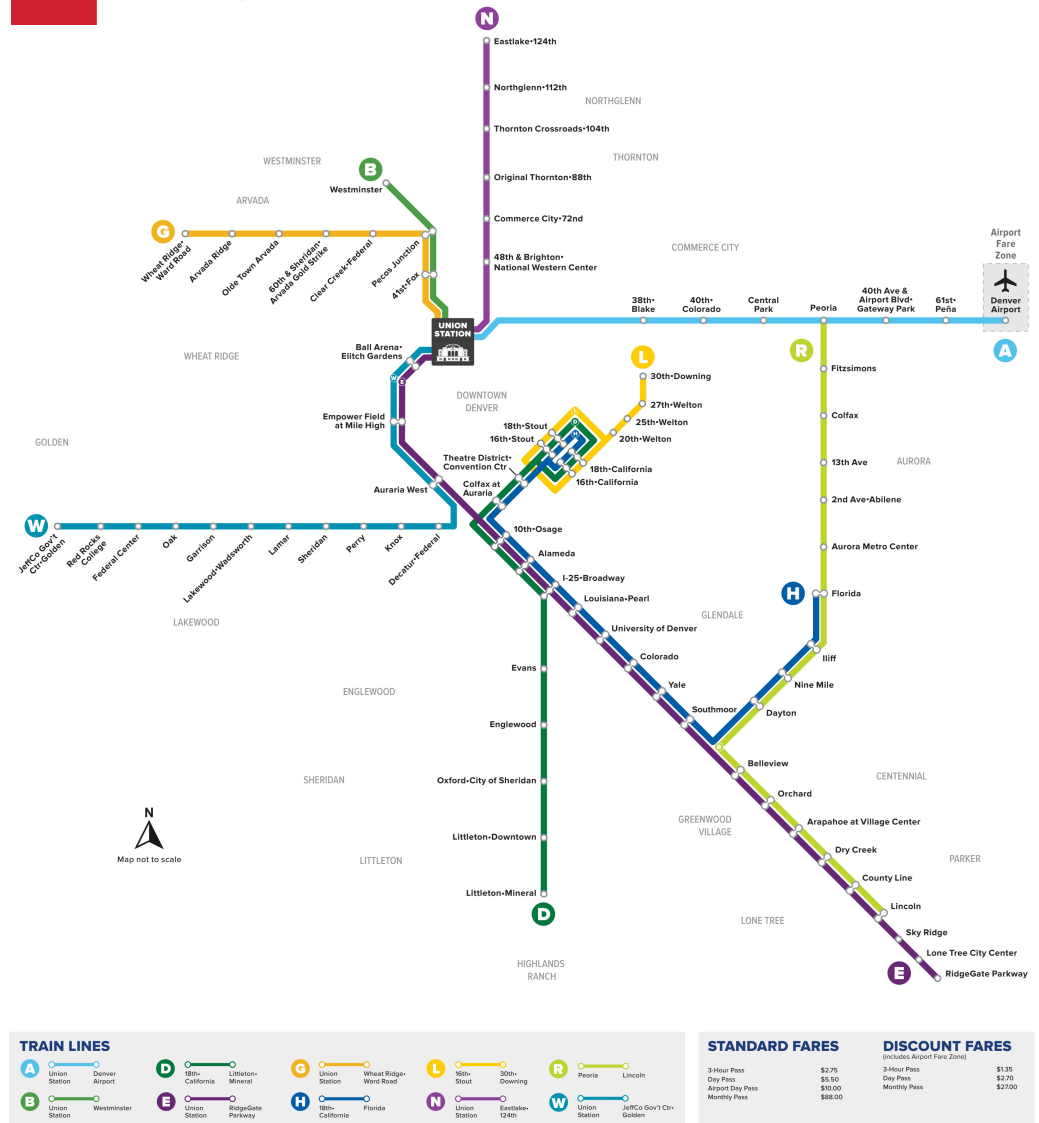

G

Union Station to Wheat Ridge Ward Station

De Union Station à Wheat Ridge Ward Station

RTD Rail Map

Calendrier des vacances

Les services RTD suivent un horaire dimanche/vacances le jour de l'an, Memorial Day, Independence Day, Labor Day, Thanksgiving Day et le jour de Noël.

VERS L'EST | SAMEDI

Wheat Ridge - Ward Station	Arvada Ridge Stn	Olde Town Arvada	60th/Sher Gold Strike Stn	Clear Creek/Federal Stn	Pecos Junction Stn	41st & Fox Stn	Union Station
03:51	03:54	03:57	04:01	04:03	04:07	04:11	04:18
04:21	04:24	04:27	04:31	04:33	04:37	04:41	04:48
04:51	04:54	04:57	05:01	05:03	05:07	05:11	05:18
05:21	05:24	05:27	05:31	05:33	05:37	05:41	05:48
05:51	05:54	05:57	06:01	06:03	06:07	06:11	06:18
06:21	06:24	06:27	06:31	06:33	06:37	06:41	06:48
06:51	06:54	06:57	07:01	07:03	07:07	07:11	07:18
07:21	07:24	07:27	07:31	07:33	07:37	07:41	07:48
07:51	07:54	07:57	08:01	08:03	08:07	08:11	08:18
08:21	08:24	08:27	08:31	08:33	08:37	08:41	08:48
08:51	08:54	08:57	09:01	09:03	09:07	09:11	09:18
09:21	09:24	09:27	09:31	09:33	09:37	09:41	09:48
09:51	09:54	09:57	10:01	10:03	10:07	10:11	10:18
10:21	10:24	10:27	10:31	10:33	10:37	10:41	10:48
10:51	10:54	10:57	11:01	11:03	11:07	11:11	11:18
11:21	11:24	11:27	11:31	11:33	11:37	11:41	11:48
11:51	11:54	11:57	12:01	12:03	12:07	12:11	12:18
12:21	12:24	12:27	12:31	12:33	12:37	12:41	12:48
12:51	12:54	12:57	01:01	01:03	01:07	01:11	01:18
01:21	01:24	01:27	01:31	01:33	01:37	01:41	01:48
01:51	01:54	01:57	02:01	02:03	02:07	02:11	02:18
02:21	02:24	02:27	02:31	02:33	02:37	02:41	02:48
02:51	02:54	02:57	03:01	03:03	03:07	03:11	03:18
03:21	03:24	03:27	03:31	03:33	03:37	03:41	03:48
03:51	03:54	03:57	04:01	04:03	04:07	04:11	04:18
04:21	04:24	04:27	04:31	04:33	04:37	04:41	04:48
04:51	04:54	04:57	05:01	05:03	05:07	05:11	05:18