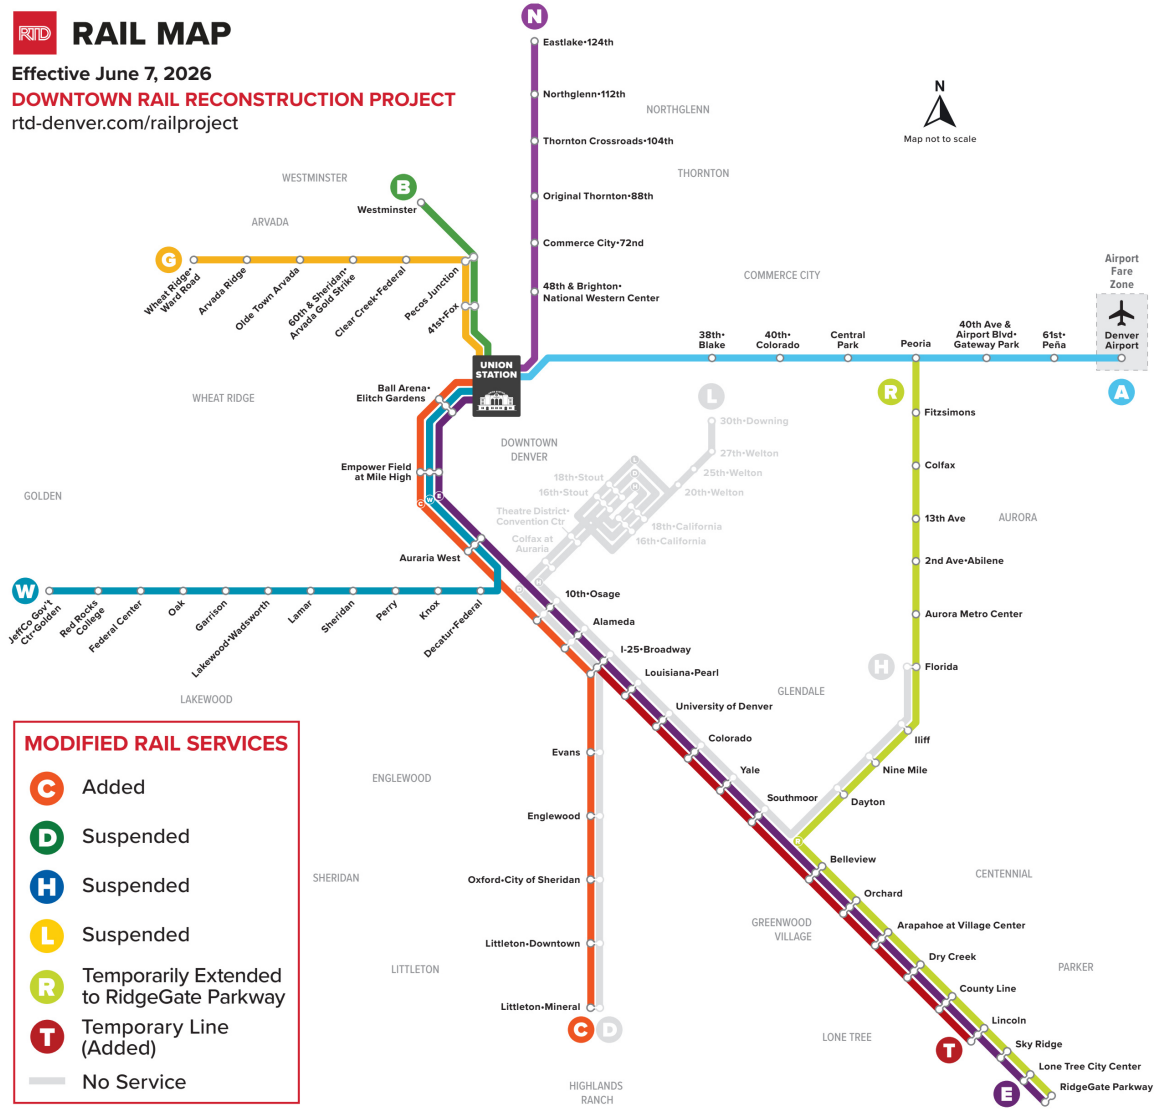

G

Union Station to Wheat Ridge Ward Station

Holiday schedule

RTD services follow a Sunday/Holiday schedule on New Year's Day, Memorial Day, Independence Day, Labor Day, Thanksgiving Day, and Christmas Day

EASTBOUND | SATURDAY

Wheat Ridge/Ward Stn	Arvada Ridge Stn	Olde Town Arvada	60th/Sher Gold Strike Stn	Clear Creek/Federal Stn	Pecos Junction Stn	41st & Fox Stn	Union Station
03:51	03:54	03:57	04:01	04:03	04:07	04:11	04:18
04:21	04:24	04:27	04:31	04:33	04:37	04:41	04:48
04:51	04:54	04:57	05:01	05:03	05:07	05:11	05:18
05:21	05:24	05:27	05:31	05:33	05:37	05:41	05:48
05:51	05:54	05:57	06:01	06:03	06:07	06:11	06:18
06:21	06:24	06:27	06:31	06:33	06:37	06:41	06:48
06:51	06:54	06:57	07:01	07:03	07:07	07:11	07:18
07:21	07:24	07:27	07:31	07:33	07:37	07:41	07:48
07:51	07:54	07:57	08:01	08:03	08:07	08:11	08:18
08:06	08:09	08:12	08:16	08:18	08:22	08:26	08:33
08:21	08:24	08:27	08:31	08:33	08:37	08:41	08:48
08:36	08:39	08:42	08:46	08:48	08:52	08:56	09:03
08:51	08:54	08:57	09:01	09:03	09:07	09:11	09:18
09:06	09:09	09:12	09:16	09:18	09:22	09:26	09:33
09:21	09:24	09:27	09:31	09:33	09:37	09:41	09:48
09:36	09:39	09:42	09:46	09:48	09:52	09:56	10:03
09:51	09:54	09:57	10:01	10:03	10:07	10:11	10:18
10:06	10:09	10:12	10:16	10:18	10:22	10:26	10:33
10:21	10:24	10:27	10:31	10:33	10:37	10:41	10:48
10:36	10:39	10:42	10:46	10:48	10:52	10:56	11:03
10:51	10:54	10:57	11:01	11:03	11:07	11:11	11:18
11:06	11:09	11:12	11:16	11:18	11:22	11:26	11:33
11:21	11:24	11:27	11:31	11:33	11:37	11:41	11:48
11:36	11:39	11:42	11:46	11:48	11:52	11:56	12:03
11:51	11:54	11:57	12:01	12:03	12:07	12:11	12:18
12:06	12:09	12:12	12:16	12:18	12:22	12:26	12:33
12:21	12:24	12:27	12:31	12:33	12:37	12:41	12:48