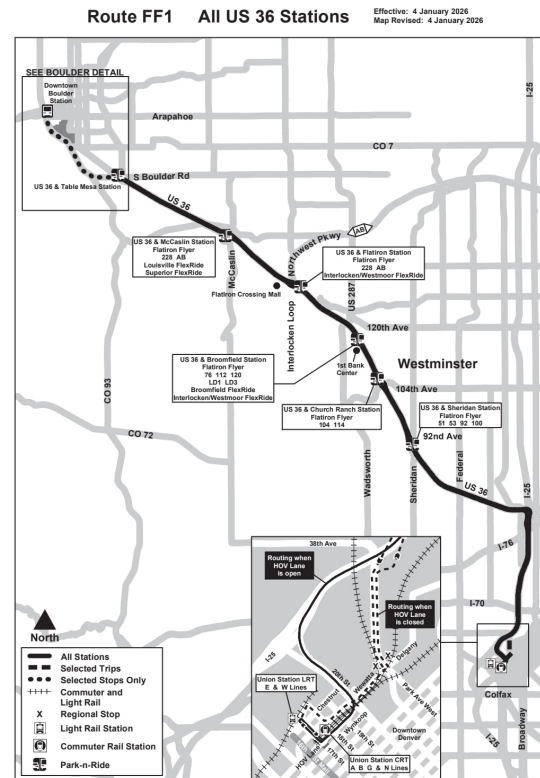

FF5 Boulder - Anschutz

Holiday schedule

RTD services follow a Sunday/Holiday schedule on New Year's Day, Memorial Day, Independence Day, Labor Day, Thanksgiving Day, and Christmas Day

Legend

Downtown...

05:19

05:44

Stop / Station...

AM

PM

JANUARY 4, 2026 - MAY 23, 2026

EASTBOUND | MONDAY - FRIDAY

Downtown Boulder...	Broadway - Euclid	Broadway - Baseline	Table Mesa - 39th	US 36 & Table Mesa...	US 36 & McCaslin...	US 36 & Broomfield...	US 36 & Sheridan...	Colfax & Fitzsimons...	17th PI & Aurora Ct	Quentin - 19th
05:19	05:23	05:25	05:29	05:32	05:37	05:44	05:50	06:16	06:22	06:27
05:44	05:48	05:50	05:54	05:57	06:02	06:09	06:15	06:41	06:47	06:52
06:27	06:31	06:33	06:37	06:40	06:45	06:52	06:58	07:24	07:30	07:35
07:45	07:50	07:53	07:57	08:00	08:05	08:12	08:18	08:48	08:54	08:59
09:10	09:15	09:18	09:22	09:25	09:30	09:37	09:43	10:13	10:19	10:24
03:06	03:12	03:16	03:21	03:24	03:30	03:36	03:42	04:12	04:18	04:23
04:04	04:10	04:14	04:19	04:22	04:28	04:34	04:41	05:11	05:17	05:22

Note: EB: FF1, FF2 and FF5, in addition to timepoints listed also serve stops at Broadway / 20th and Broadway / Dartmouth

Note: All eastbound time points at or after the stops below, are estimated and set to free runningtime. Buses may depart stops early after passengers have exited the bus. FF1, FF3 - US 36 - Sheridan Station FF2 - US 36 & McCaslin Station FF4 - US 36 & Flatiron Station FF5 - Quentin St & 19th PI

Monday - Friday: 6 a.m. - 8 p.m.

Saturday - Sunday: 9 a.m. - 6 p.m.

Visit us online: www.rtd-denver.com

Check schedules

View route maps

Find parking locations

Sign up for Aervice Alerts

Lost and Found