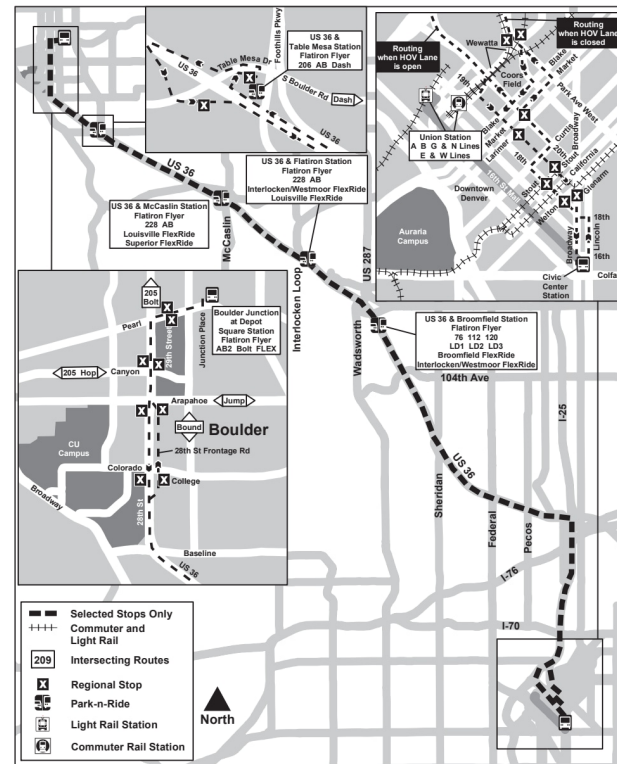

FF4

Denver - Boulder Junction

Route FF4 Boulder Junction/Civic Center Effective: 25 May 2025 Map Revised: 25 May 2025

Holiday schedule

RTD services follow a Sunday/Holiday schedule on New Year's Day, Memorial Day, Independence Day, Labor Day, Thanksgiving Day, and Christmas Day

Legend

Boulder Junction...	Stop / Station...
06:05	AM
06:45	PM

JANUARY 4, 2026 - MAY 23, 2026

EASTBOUND | MONDAY - FRIDAY

Boulder Junction...	28th/Canyon	28th - Arapahoe	US 36 & Table Mesa Station	US 36 & McCaslin...	US 36 & Flatiron Station	US 36 & Broomfield...	19th St & Stout	Wade Blank Civic Cntr Stn
06:05	06:08	06:10	06:18	06:23	06:28	06:32	06:52	06:57
06:45	06:48	06:50	06:58	07:03	07:08	07:12	07:32	07:37
07:15	07:19	07:22	07:30	07:35	07:40	07:44	08:04	08:11
07:45	07:49	07:52	08:00	08:05	08:10	08:14	08:34	08:41
02:03	02:07	02:10	02:20	02:26	02:32	02:38	03:01	03:06
03:13	03:17	03:20	03:30	03:36	03:42	03:48	04:11	04:16
04:30	04:34	04:37	04:47	04:53	04:59	05:05	05:29	05:34
05:30	05:34	05:37	05:47	05:53	05:59	06:05	06:29	06:34
06:23	06:26	06:28	06:36	06:42	06:47	06:52	07:12	07:17

Note: EB: FF1, FF2 and FF5, in addition to timepoints listed also serve stops at Broadway / 20th and Broadway / Dartmouth

Note: All eastbound time points at or after the stops below, are estimated and set to free runningtime. Buses may depart stops early after passengers have exited the bus. FF1, FF3 - US 36 & Sheridan Station FF2 - US 36 & McCaslin Station FF4 - US 36 & Flatiron Station FF5 - Quentin St & 19th Pl

Monday - Friday: 6 a.m. - 8 p.m.

Saturday - Sunday: 9 a.m. - 6 p.m.

Visit us online: www.rtd-denver.com

Check schedules

View route maps

Find parking locations

Sign up for Aervice Alerts

Lost and Found