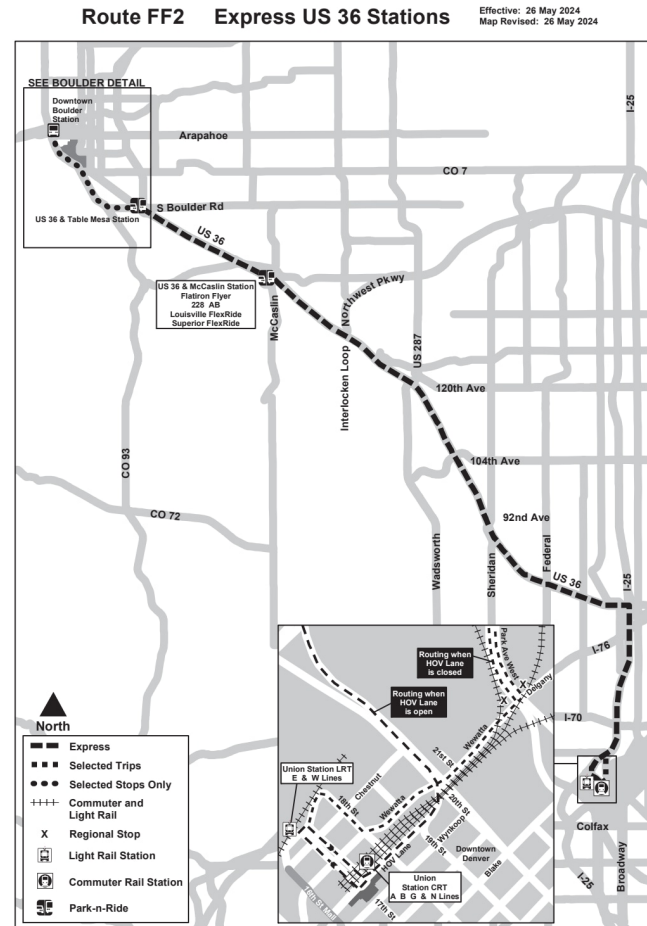

## Denver - Boulder Station Express

### Holiday schedule

RTD services follow a Sunday/Holiday schedule on New Year's Day, Memorial Day, Independence Day, Labor Day, Thanksgiving Day, and Christmas Day

# WESTBOUND | MONDAY - FRIDAY

Union Station	Union Station Gate 18 [Lv]	US 36 & McCaslin Station	US 36 & Table Mesa Station	S Broadway - Table Mesa	Broadway - Baseline	Broadway - Euclid	Downtown Boulder Station
06:45	06:47	07:12	07:18	07:21	07:24	07:27	07:34
07:13	07:15	07:40	07:46	07:49	07:52	07:56	08:03
07:38	07:40	08:05	08:11	08:14	08:17	08:21	08:28
07:45	07:47	08:12	08:18	08:21	08:24	08:28	08:35
<b>04:41</b>	<b>04:43</b>	<b>05:08</b>	<b>05:14</b>	<b>05:18</b>	<b>05:22</b>	<b>05:25</b>	<b>05:33</b>
<b>04:49</b>	<b>04:51</b>	<b>05:16</b>	<b>05:22</b>	<b>05:26</b>	<b>05:30</b>	<b>05:33</b>	<b>05:41</b>
<b>05:14</b>	<b>05:16</b>	<b>05:41</b>	<b>05:47</b>	<b>05:51</b>	<b>05:55</b>	<b>05:58</b>	<b>06:06</b>
<b>05:29</b>	<b>05:31</b>	<b>05:56</b>	<b>06:02</b>	<b>06:06</b>	<b>06:10</b>	<b>06:13</b>	<b>06:21</b>

Note: All eastbound time points at or after the stops below, are estimated and set to free runningtime. Buses may depart stops early after passengers have exited the bus. FF1, FF3 - US 36 & Sheridan Station FF2 - US 36 & McCaslin Station FF4 - US 36 & Flatiron Station FF5 - Quentin St & 19th Pl