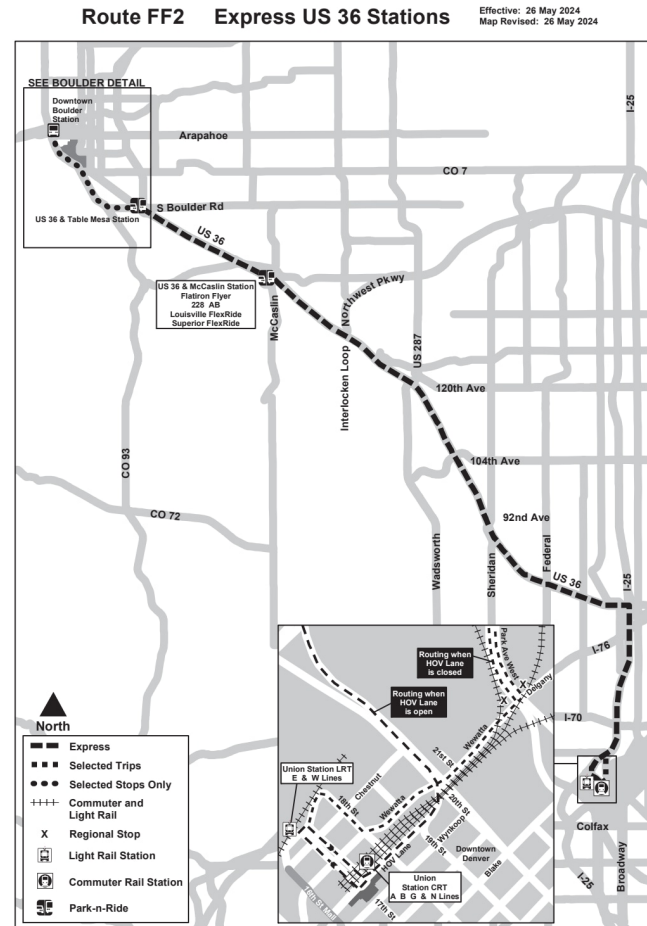

FF2

Denver - Boulder Station Express

Holiday schedule

RTD services follow a Sunday/Holiday schedule on New Year's Day, Memorial Day, Independence Day, Labor Day, Thanksgiving Day, and Christmas Day

Legend

Downtown...

07:06

07:21

Stop / Station...

AM

PM

JANUARY 4, 2026 - MAY 23, 2026

EASTBOUND | MONDAY - FRIDAY

Downtown Boulder Station Gate 2	Broadway - Euclid	Broadway - Baseline	Table Mesa - 39th	US 36 & Table Mesa Station	US 36 & McCaslin Station	Union Station
07:06	07:11	07:14	07:18	07:21	07:26	07:48
07:21	07:26	07:29	07:33	07:36	07:41	08:03
07:36	07:41	07:44	07:48	07:51	07:56	08:18
07:51	07:56	07:59	08:03	08:06	08:11	08:33
08:06	08:11	08:14	08:18	08:21	08:26	08:48
02:39	02:45	02:49	02:53	02:56	03:01	03:31
04:09	04:15	04:19	04:24	04:27	04:33	05:09
04:49	04:55	04:59	05:04	05:07	05:13	05:49
05:25	05:31	05:35	05:40	05:43	05:49	06:25

Note: EB: FF1, FF2 and FF5, in addition to timepoints listed also serve stops at Broadway / 20th and Broadway / Dartmouth

Note: All eastbound time points at or after the stops below, are estimated and set to free runningtime. Buses may depart stops early after passengers have exited the bus. FF1, FF3 - US 36 & Sheridan Station FF2 - US 36 & McCaslin Station FF4 - US 36 & Flatiron Station FF5 - Quentin St & 19th Pl