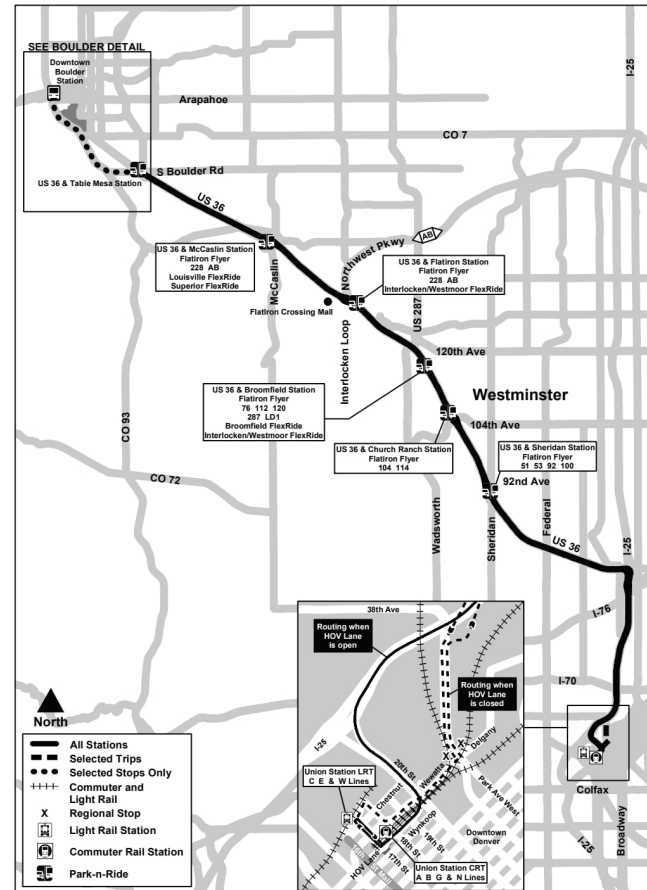

FF1

Denver - Boulder Station

Route FF1 All US 36 Stations Effective: 7 June 2026
Map Revised: 7 June 2026

Holiday schedule

RTD services follow a Sunday/Holiday schedule on New Year's Day, Memorial Day, Independence Day, Labor Day, Thanksgiving Day, and Christmas Day

Union Station	US 36 & Sheridan...	US 36 & Church...	US 36 & Broomfield...	US 36 & Flatiron...	US 36 & McCaslin...	US 36 & Table Mesa...	S Broadway - Table Mesa	Broadway - Baseline	Broadway - Euclid	Downtown Boulder...
12:04	12:16	12:20	12:23	12:27	12:32	12:38	12:40	12:42	12:45	12:50

Note: All eastbound time points at or after the stops below, are estimated and set to free runningtime. Buses may depart stops early after passengers have exited the bus. FF1, FF3 - US 36 & Sheridan Station

Note: ALL times shown are estimates. Please arrive several minutes before scheduled times shown.

Note: EB: FF1 trips, in addition to timepoints listed also serve stops at Broadway / 20th and Broadway / Dartmouth