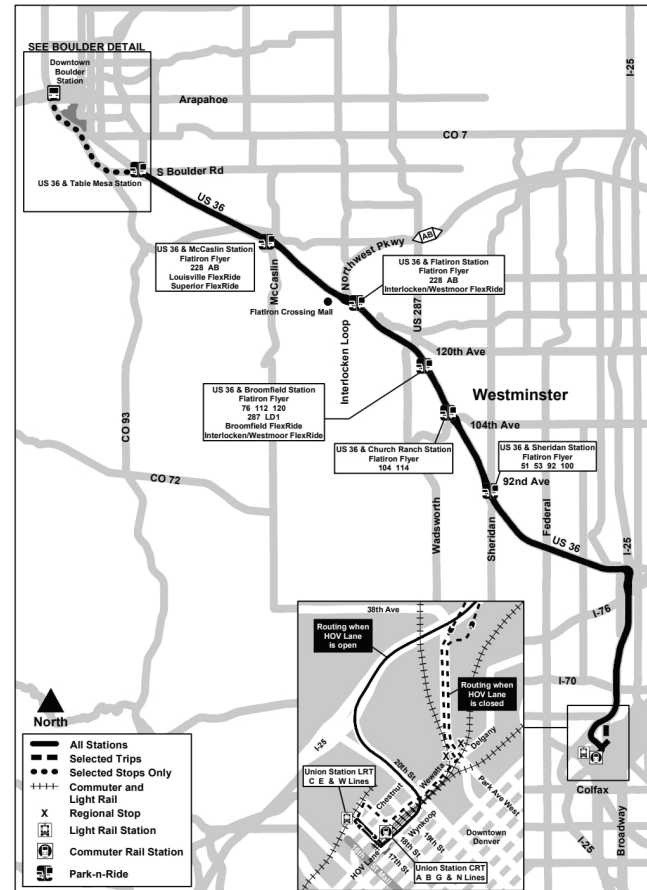

## Denver - Boulder Station

ዴንቨር - ቦልደር ጣቢያ

Route FF1 All US 36 Stations Effective: 7 June 2026  
Map Revised: 7 June 2026

Downtown Boulder...	Broadway - Euclid	Broadway - Baseline	Table Mesa - 39th	US 36 & Table Mesa...	US 36 & McCaslin...	US 36 & Flatiron...	US 36 & Broomfield...	US 36 & Church...	US 36 & Sheridan...	Union Station
09:31	09:35	09:37	09:40	09:43	09:48	09:53	09:57	09:59	10:04	10:20
10:01	10:05	10:07	10:10	10:13	10:18	10:23	10:27	10:29	10:34	10:50
10:29	10:33	10:35	10:38	10:41	10:46	10:51	10:55	10:57	11:02	11:18
10:59	11:03	11:05	11:08	11:11	11:16	11:21	11:25	11:27	11:32	11:48
11:29	11:33	11:35	11:38	11:41	11:46	11:51	11:55	11:57	12:02	12:18