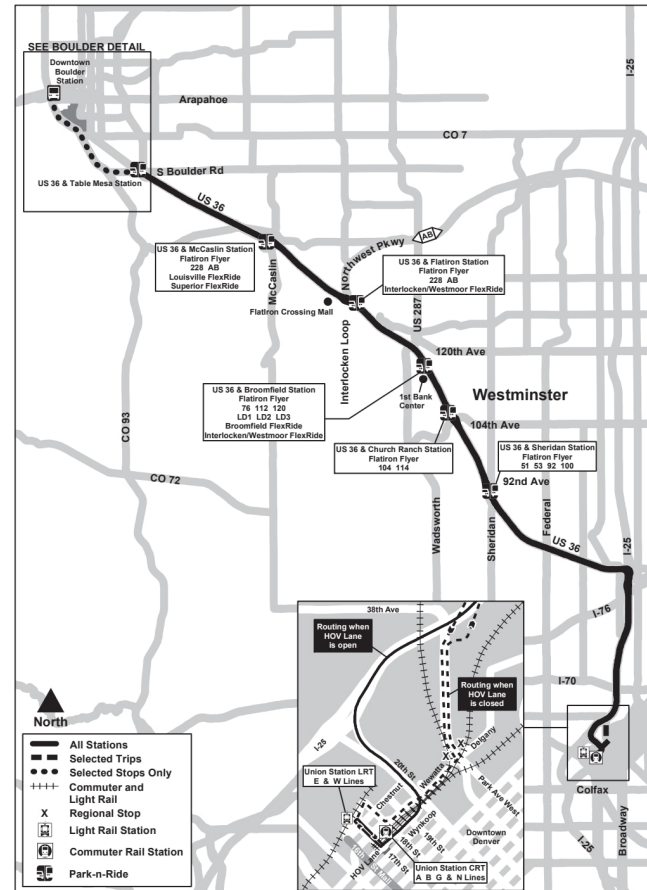

FF1

Denver - Boulder Station

Route FF1 All US 36 Stations Effective: 26 May 2024
Map Revised: 26 May 2024

Holiday schedule

RTD services follow a Sunday/Holiday schedule on New Year's Day, Memorial Day, Independence Day, Labor Day, Thanksgiving Day, and Christmas Day

Legend

Downtown...

05:00

05:30

Stop / Station...

AM

PM

JANUARY 4, 2026 - MAY 23, 2026

Downtown Boulder...	Broadway - Euclid	Broadway - Baseline	Table Mesa - 39th	US 36 & Table Mesa...	US 36 & McCaslin...	US 36 & Flatiron...	US 36 & Broomfield...	US 36 & Church...	US 36 & Sheridan...	Union Station
09:31	09:35	09:37	09:40	09:43	09:48	09:53	09:57	09:59	10:04	10:20
10:01	10:05	10:07	10:10	10:13	10:18	10:23	10:27	10:29	10:34	10:50
10:29	10:33	10:35	10:38	10:41	10:46	10:51	10:55	10:57	11:02	11:18
10:59	11:03	11:05	11:08	11:11	11:16	11:21	11:25	11:27	11:32	11:48
11:29	11:33	11:35	11:38	11:41	11:46	11:51	11:55	11:57	12:02	12:18

Note: EB: FF1 trips, in addition to timepoints listed also serve stops at Broadway / 20th and Broadway / Dartmouth

Note: All eastbound time points at or after the stops below, are estimated and set to free runningtime. Buses may depart stops early after passengers have exited the bus. FF1, FF3 - US 36 & Sheridan Station