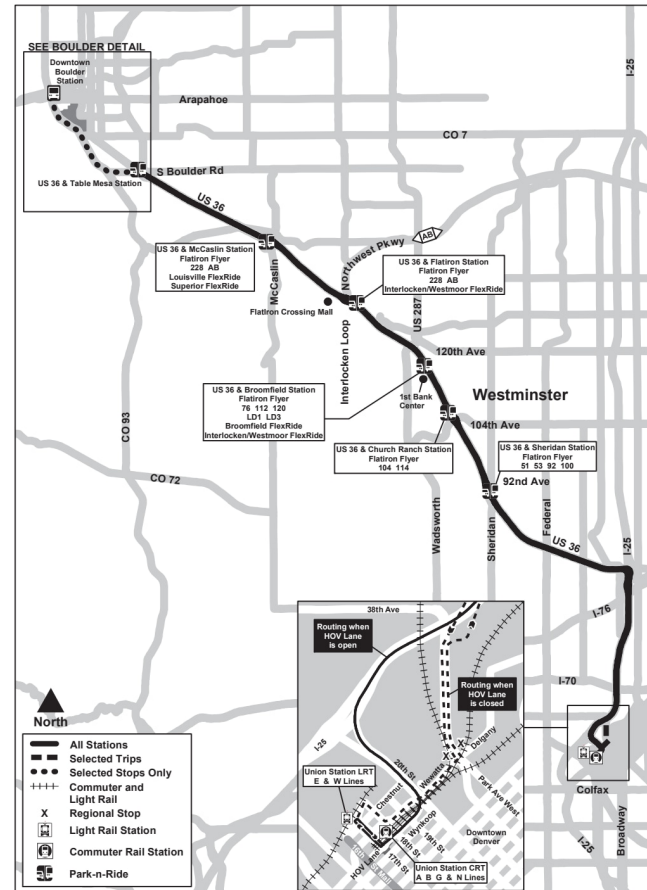

## Denver - Boulder Station

## Denver - Saldhig Boulder

Route FF1 All US 36 Stations Effective: 4 January 2026  
Map Revised: 4 January 2026