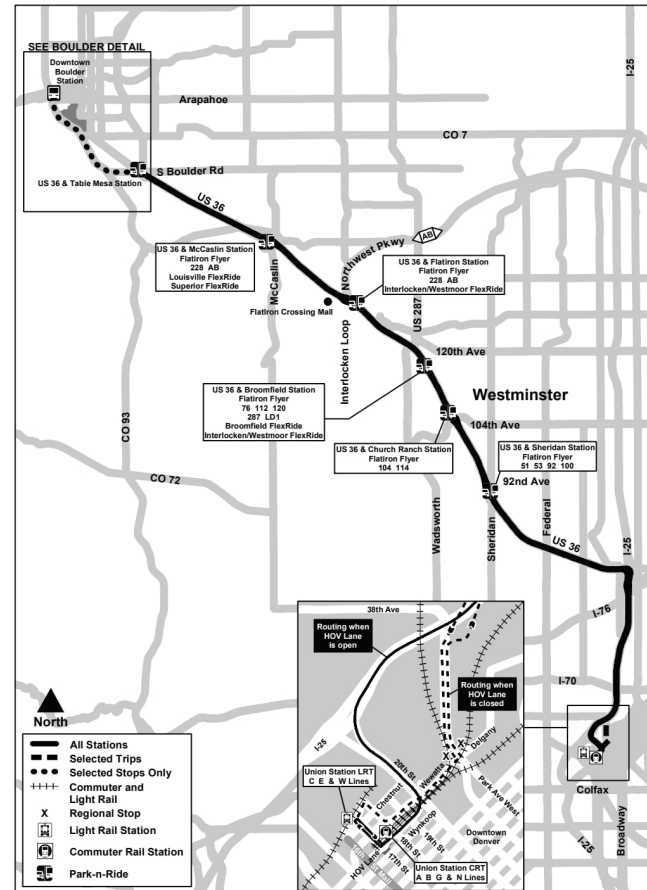

FF1/FF2/FF4/FF5

Flatiron Flyer

Route FF1 All US 36 Stations Effective: 7 June 2026
Map Revised: 7 June 2026

Holiday schedule

RTD services follow a Sunday/Holiday schedule on New Year's Day, Memorial Day, Independence Day, Labor Day, Thanksgiving Day, and Christmas Day

Note: All eastbound time points at or after the stops below, are estimated and set to free runningtime. Buses may depart stops early after passengers have exited the bus. FF1, FF3 - US 36 & Sheridan Station

Note: ALL times shown are estimates. Please arrive several minutes before scheduled times shown.

Note: EB: FF1 trips, in addition to timepoints listed also serve stops at Broadway / 20th and Broadway / Dartmouth