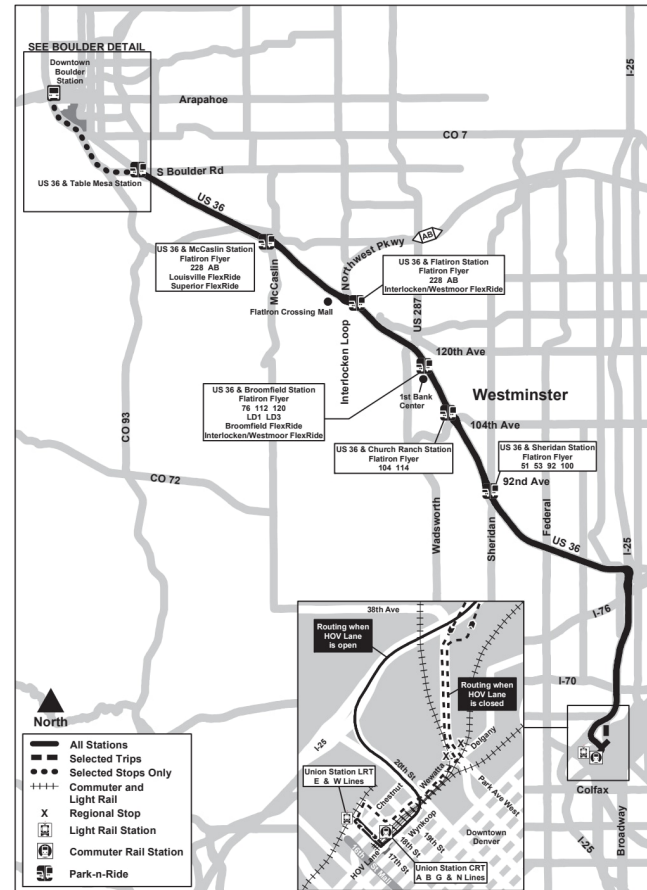

FF1/FF2/FF4/FF5

Flatiron Flyer

Route FF1 All US 36 Stations Effective: 4 January 2026
Map Revised: 4 January 2026

Holiday schedule

RTD services follow a Sunday/Holiday schedule on New Year's Day, Memorial Day, Independence Day, Labor Day, Thanksgiving Day, and Christmas Day

Note: ALL times shown are estimates. Please arrive several minutes before scheduled times shown.

Note: All eastbound time points at or after the stops below, are estimated and set to free runtime. Buses may depart stops early after passengers have exited the bus. FF1, FF3 - US 36 & Sheridan Station