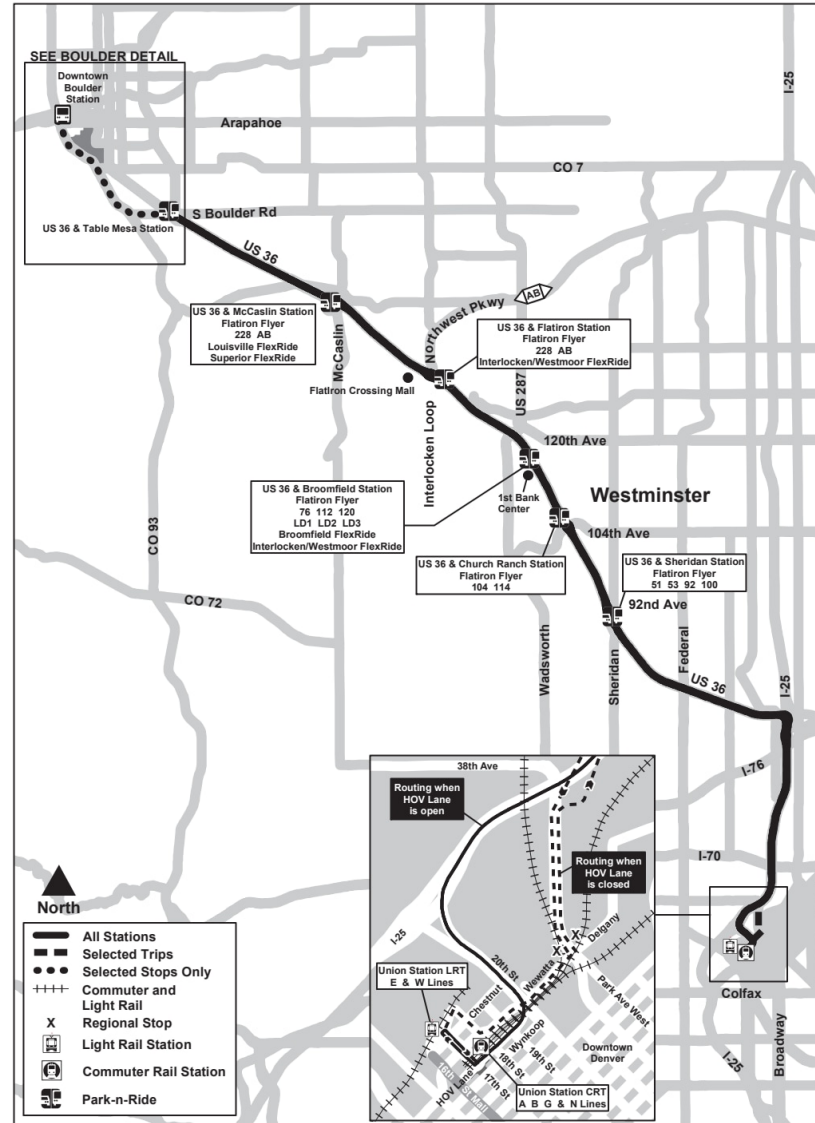

FF1

Route FF1 All US 36 Stations

Effective: 26 May 2024
Map Revised: 26 May 2024

Holiday schedule

RTD services follow a Sunday/Holiday schedule on New Year's Day, Memorial Day, Independence Day, Labor Day, Thanksgiving Day, and Christmas Day

During extreme weather, buses may service additional stops along the immediate route in order to ensure the safety and well-being of our passengers.
 EB: FF1, FF2 and FF5, in addition to timepoints listed also serve stops at Broadway/ 20th and Broadway/ Dartmouth
 All eastbound time points at or after the stops below, are estimated and set to free runningtime. Buses may depart stops early after passengers have exited the bus. FF1, FF3 - US 36 & Sheridan Station FF2 - US 36 & McCaslin Station FF5 - Quentin St & 19th PI