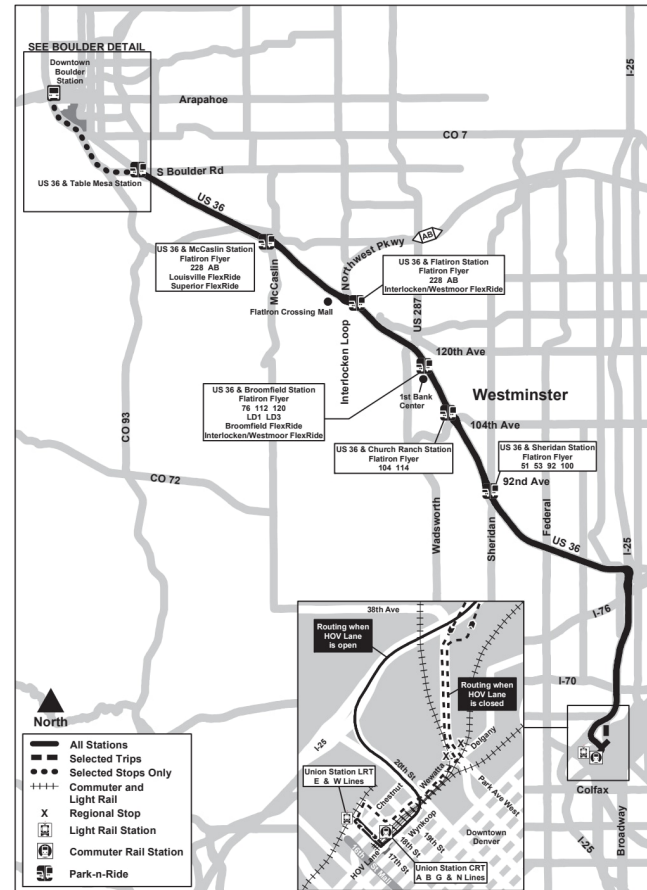

FF1/FF2/FF4/FF5

Flatiron Flyer

Route FF1 All US 36 Stations Effective: 4 January 2026
Map Revised: 4 January 2026

Holiday schedule

RTD services follow a Sunday/Holiday schedule on New Year's Day, Memorial Day, Independence Day, Labor Day, Thanksgiving Day, and Christmas Day

Note: EB: FF1 trips, in addition to timepoints listed also serve stops at Broadway / 20th and Broadway / Dartmouth

Note: All eastbound time points at or after the stops below, are estimated and set to free runningtime. Buses may depart stops early after passengers have exited the bus. FF1, FF3 - US 36 & Sheridan Station