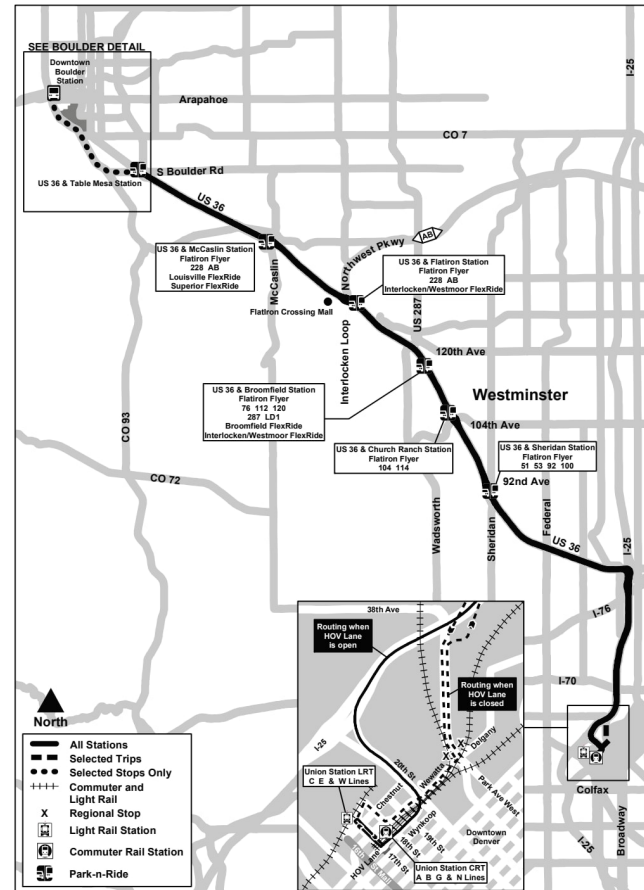

## Flatiron Flyer

Route FF1 All US 36 Stations Effective: 7 June 2026  
Map Revised: 7 June 2026

### Holiday schedule

RTD services follow a Sunday/Holiday schedule on New Year's Day, Memorial Day, Independence Day, Labor Day, Thanksgiving Day, and Christmas Day

### Legend

Downtown...

06:00

07:00

Stop / Station...

AM

PM

Note: All eastbound time points at or after the stops below, are estimated and set to free runningtime. Buses may depart stops early after passengers have exited the bus. FF1, FF3 - US 36 & Sheridan Station