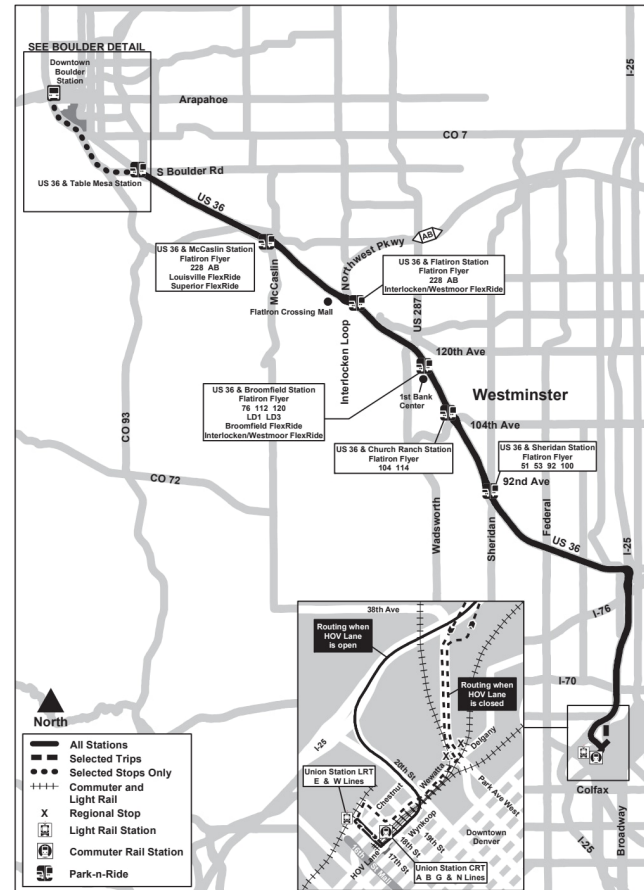

FF1/FF3

Flatiron Flyer

Route FF1 All US 36 Stations Effective: 4 January 2026
Map Revised: 4 January 2026

Holiday schedule

RTD services follow a Sunday/Holiday schedule on New Year's Day, Memorial Day, Independence Day, Labor Day, Thanksgiving Day, and Christmas Day

Legend

Downtown...

06:00

07:00

Stop / Station...

AM

PM

FF1/FF3

Downtown Boulder...	Broadway - Euclid	Broadway - Baseline	Table Mesa - 39th	US 36 & Table Mesa...	US 36 & McCaslin...	US 36 & Flatiron...	US 36 & Broomfield...	US 36 & Church...	US 36 & Sheridan...	Union Station
09:00	09:04	09:07	09:11	09:13	09:18	09:23	09:27	09:29	09:34	09:49
10:00	10:04	10:07	10:11	10:13	10:18	10:23	10:27	10:29	10:34	10:49
11:00	11:04	11:07	11:10	11:12	11:17	11:22	11:26	11:28	11:33	11:48
11:30	11:34	11:37	11:41	11:43	11:48	11:53	11:57	11:59	12:04	12:19

Note: ALL times shown are estimates. Please arrive several minutes before scheduled times shown.

Note: All eastbound time points at or after the stops below, are estimated and set to free runningtime. Buses may depart stops early after passengers have exited the bus. FF1, FF3 - US 36 & Sheridan Station