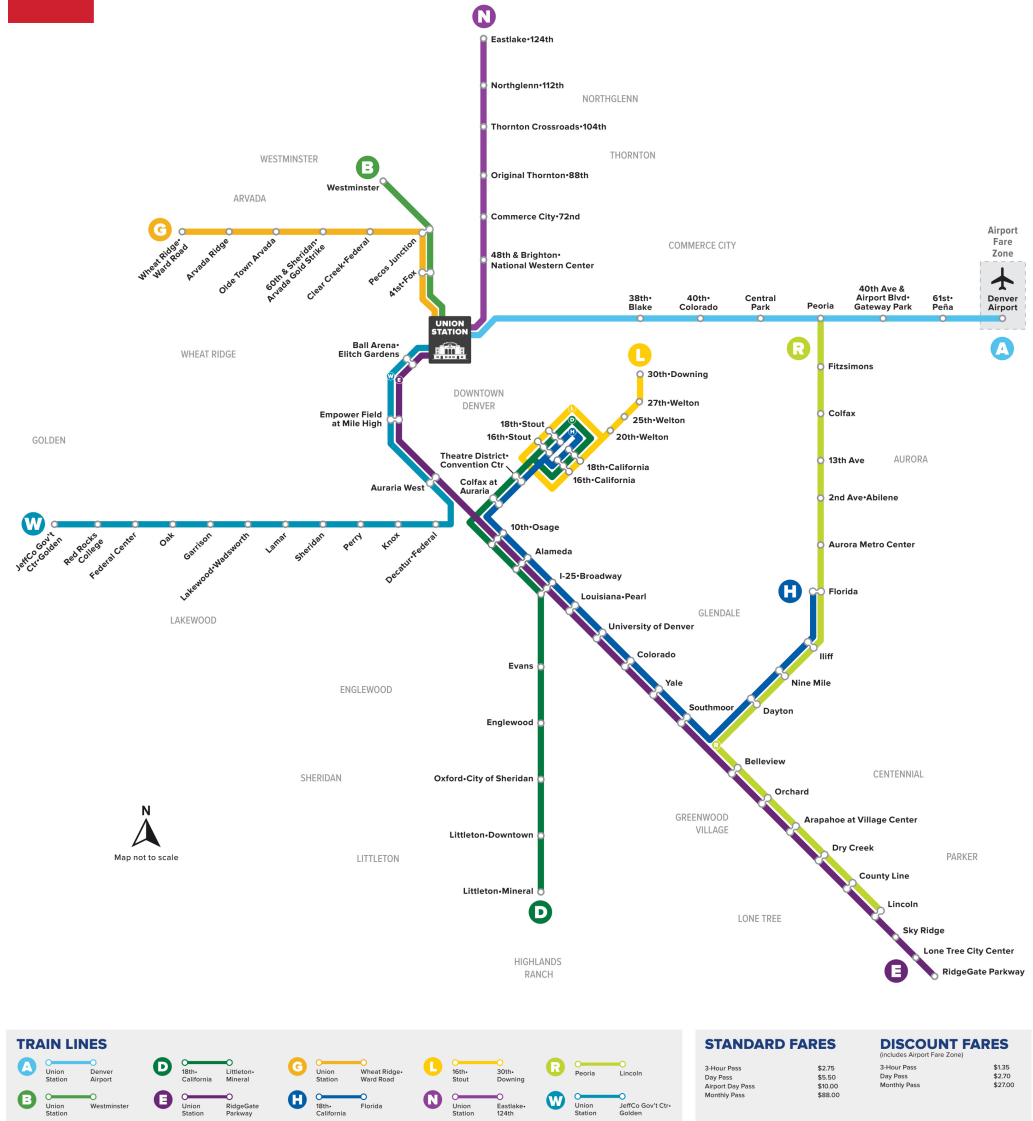

## Union Station to RidgeGate Parkway Station

Ga Union Station đến ga  
RidgeGate Parkway

### Rail Map