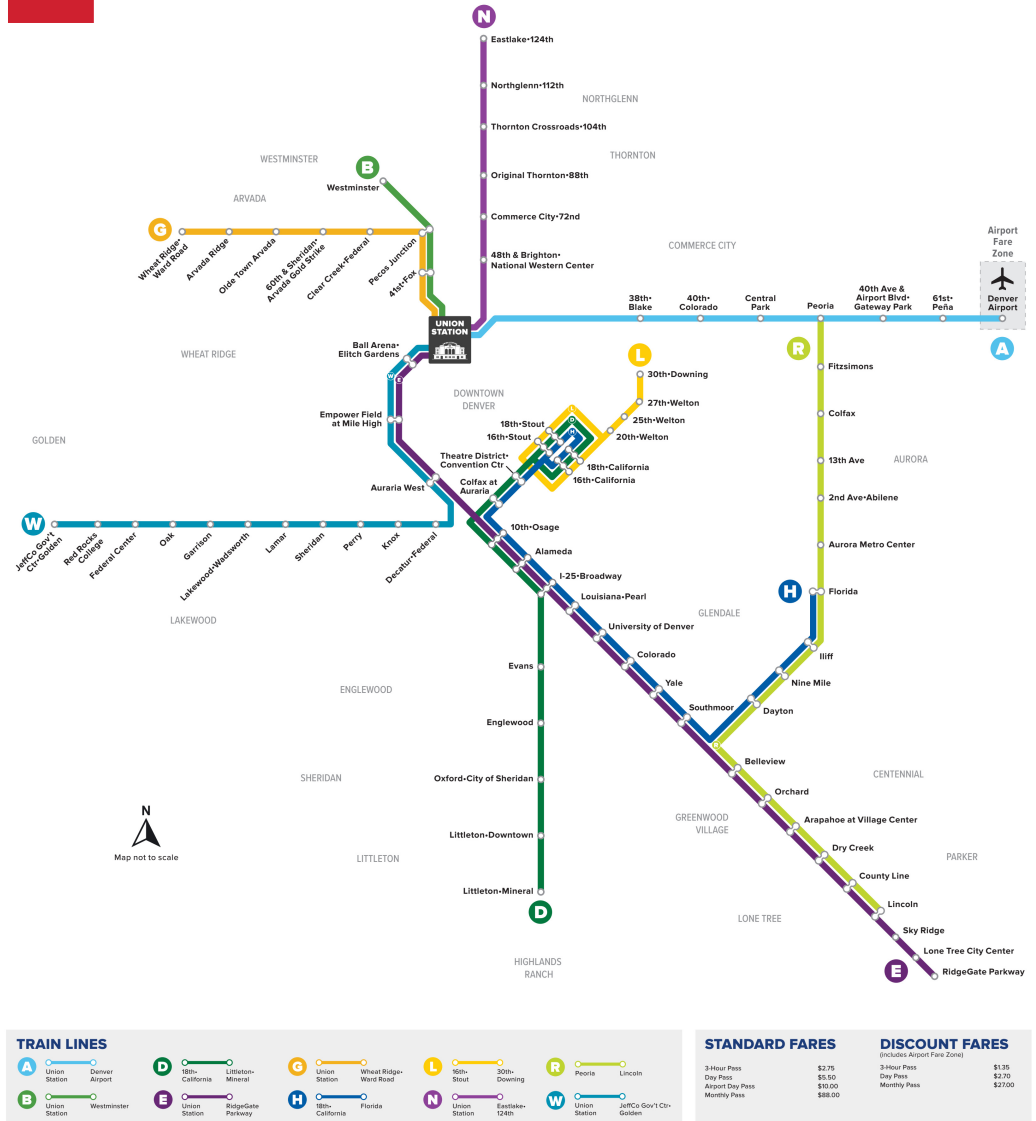

## Union Station to RidgeGate Parkway Station

De la gare de l'Union à la station RidgeGate Parkway

### Rail Map

### Calendrier des vacances

Les services RTD suivent un horaire dimanche/vacances le jour de l'an, Memorial Day, Independence Day, Labor Day, Thanksgiving Day et le jour de Noël.

RidgeGate Parkway Station	Lone Tree City Center Station	Sky Ridge Station	Lincoln Station	County Line Station	Dry Creek Station	Arapahoe at Village Center Station	Orchard Station	Belleview Station	Southmoor Station	Yale Station	Colorado Station	University of Denver Station	Louisiana - Pearl Station	Evans Station	I-25 & Broadway Station	Alameda Station	10th & Osage Station	Auraria West Station	Empower Field at Mile High Station	Ball Arena - Elych Gardens Station	Union Station
09:10	09:11	09:13	09:16	09:19	09:21	09:24	09:26	09:29	09:32	09:35	09:38	09:41	09:43		09:46	09:48	09:51	09:55	09:56	09:58	10:00
09:40	09:41	09:43	09:46	09:49	09:51	09:54	09:56	09:59	10:02	10:05	10:08	10:11	10:13		10:16	10:18	10:21	10:25	10:26	10:28	10:30
10:10	10:11	10:13	10:16	10:19	10:21	10:24	10:26	10:29	10:32	10:35	10:38	10:41	10:43		10:46	10:48	10:51	10:55	10:56	10:58	11:00
10:40	10:41	10:43	10:46	10:49	10:51	10:54	10:56	10:59	11:02	11:05	11:08	11:11	11:13		11:16	11:18	11:21	11:25	11:26	11:28	11:30
11:10	11:11	11:13	11:16	11:19	11:21	11:24	11:26	11:29	11:32	11:35	11:38	11:41	11:43		11:46	11:48	11:51	11:55	11:56	11:58	12:00