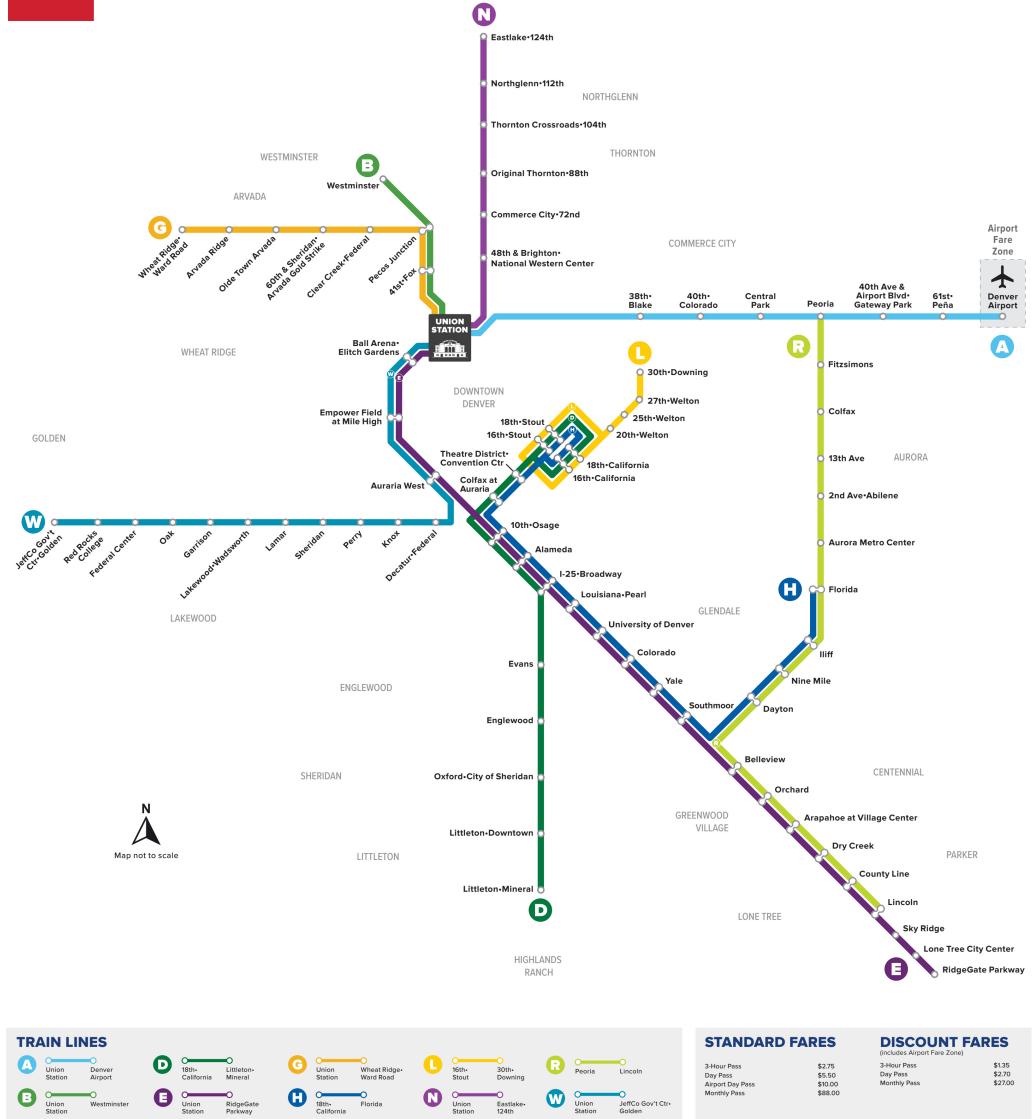

E

Union Station to RidgeGate Parkway Station

Rail Map

TRAIN LINES

- A** Union Station - Denver Airport
- B** Union Station - Westminster
- C** Union Station - Wheat Ridge/Ward Road
- D** Union Station - Littleton-Mineral
- E** Union Station - RidgeGate Parkway
- G** Union Station - Wheat Ridge/Ward Road
- H** Union Station - Florida
- L** Union Station - Downtown Denver
- N** Union Station - Eastlake-124th
- R** Union Station - Aurora
- W** Union Station - Jefferson County/Golden

RTD services follow a Sunday/Holiday schedule on New Year's Day, Memorial Day, Independence Day, Labor Day, Thanksgiving Day, and Christmas Day

Legend

RidgeGate...	Stop / Station...
04:25	AM
04:28	PM

JANUARY 4, 2026 - MAY 23, 2026

RidgeGate Parkway Station	Lone Tree City Center Station	Sky Ridge Station	Lincoln Station	County Line Station	Dry Creek Station	Arapahoe at Village Center Station	Orchard Station	Belleview Station	Southmoor Station	Yale Station	Colorado Station	University of Denver Station	Louisiana - Pearl Station	Evans Station	I-25 & Broadway Station	Alameda Station	10th & Osage Station	Auraria West Station	Empower Field at Mile High Station	Ball Arena - Elych Gardens Station	Union Station
09:10	09:11	09:13	09:16	09:19	09:21	09:24	09:26	09:29	09:32	09:35	09:38	09:41	09:43		09:46	09:48	09:51	09:55	09:56	09:58	10:00
09:40	09:41	09:43	09:46	09:49	09:51	09:54	09:56	09:59	10:02	10:05	10:08	10:11	10:13		10:16	10:18	10:21	10:25	10:26	10:28	10:30
10:10	10:11	10:13	10:16	10:19	10:21	10:24	10:26	10:29	10:32	10:35	10:38	10:41	10:43		10:46	10:48	10:51	10:55	10:56	10:58	11:00
10:40	10:41	10:43	10:46	10:49	10:51	10:54	10:56	10:59	11:02	11:05	11:08	11:11	11:13		11:16	11:18	11:21	11:25	11:26	11:28	11:30
11:10	11:11	11:13	11:16	11:19	11:21	11:24	11:26	11:29	11:32	11:35	11:38	11:41	11:43		11:46	11:48	11:51	11:55	11:56	11:58	12:00