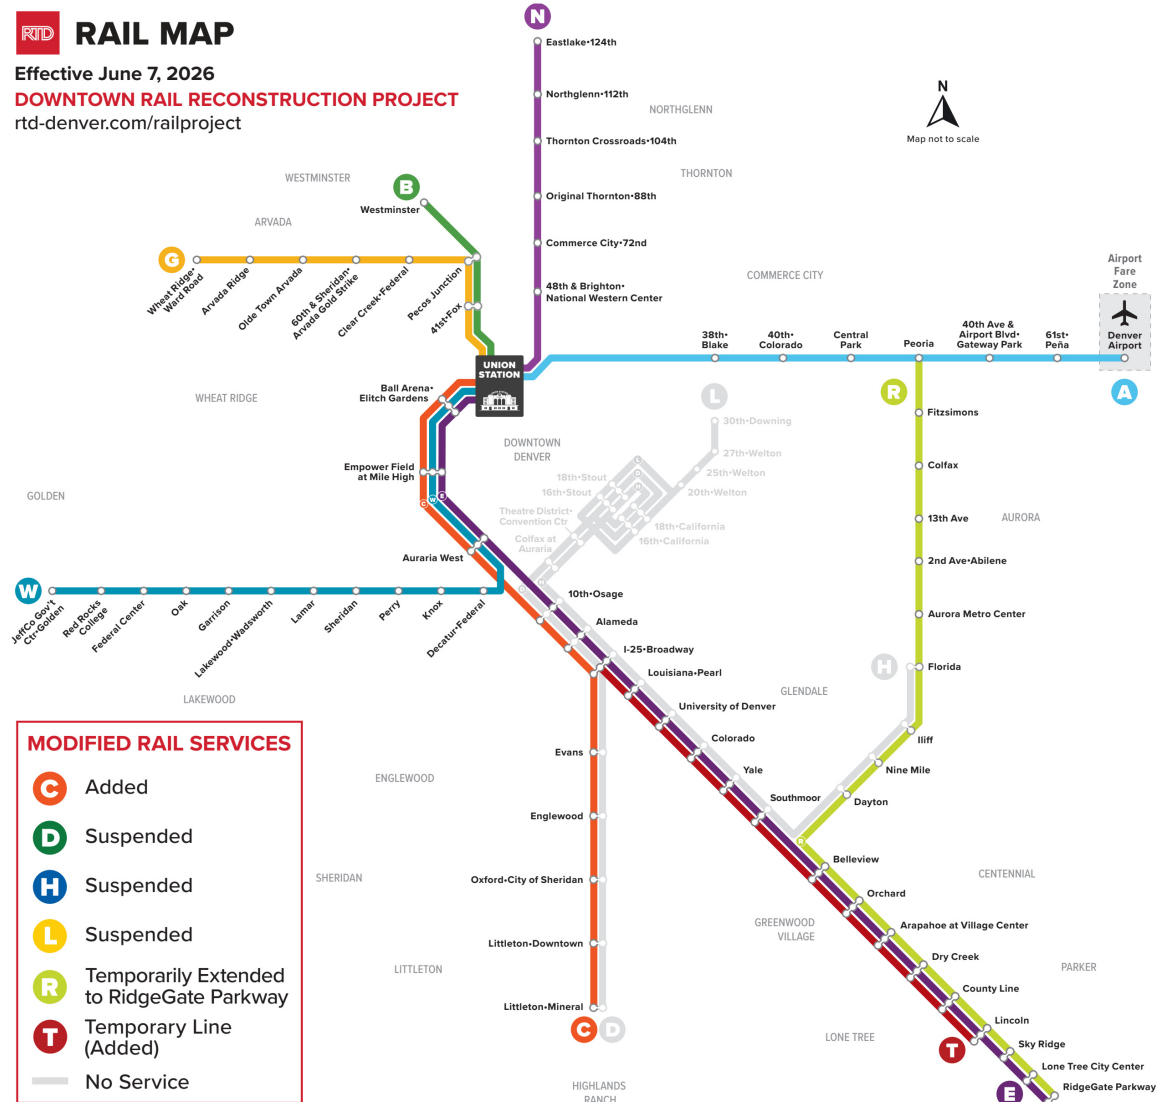

## Union Station to RidgeGate Parkway Station

Ga Union Station đến ga RidgeGate Parkway

RidgeGate Parkway Station	Lone Tree City Center Station	Sky Ridge Station	Lincoln Station	County Line Station	Dry Creek Station	Arapahoe at Village Center Station	Orchard Station	Belleview Station	Southmoor Station	Yale Station	Colorado Station	University of Denver Station	Louisiana - Pearl Station	Evans Station	I-25 & Broadway Station	Alameda Station	10th & Osage Station	Auraria West Station	Empower Field at Mile High Station	Ball Arena - Elych Gardens Station	Union Station
08:40	08:41	08:43	08:46	08:49	08:51	08:54	08:56	08:59	09:02	09:05	09:07	09:10	09:12		09:16	09:18	09:21	09:25	09:26	09:28	09:31
09:10	09:11	09:13	09:16	09:19	09:21	09:24	09:26	09:29	09:32	09:35	09:37	09:40	09:42		09:46	09:48	09:51	09:55	09:56	09:58	10:01
09:40	09:41	09:43	09:46	09:49	09:51	09:54	09:56	09:59	10:02	10:05	10:07	10:10	10:12		10:16	10:18	10:21	10:25	10:26	10:28	10:31
10:10	10:11	10:13	10:16	10:19	10:21	10:24	10:26	10:29	10:32	10:35	10:37	10:40	10:42		10:46	10:48	10:51	10:55	10:56	10:58	11:01
10:40	10:41	10:43	10:46	10:49	10:51	10:54	10:56	10:59	11:02	11:05	11:07	11:10	11:12		11:16	11:18	11:21	11:25	11:26	11:28	11:31
11:10	11:11	11:13	11:16	11:19	11:21	11:24	11:26	11:29	11:32	11:35	11:37	11:40	11:42		11:46	11:48	11:51	11:55	11:56	11:58	12:01
11:40	11:41	11:43	11:46	11:49	11:51	11:54	11:56	11:59	12:02	12:05	12:07	12:10	12:12		12:16	12:18	12:21	12:25	12:26	12:28	12:31
12:10	12:11	12:13	12:16	12:19	12:21	12:24	12:26	12:29	12:32	12:35	12:37	12:40	12:42		12:46	12:48	12:51	12:55	12:56	12:58	01:01
12:40	12:41	12:43	12:46	12:49	12:51	12:54	12:56	12:59	01:02	01:05	01:07	01:10	01:12		01:16	01:18	01:21	01:25	01:26	01:28	01:31