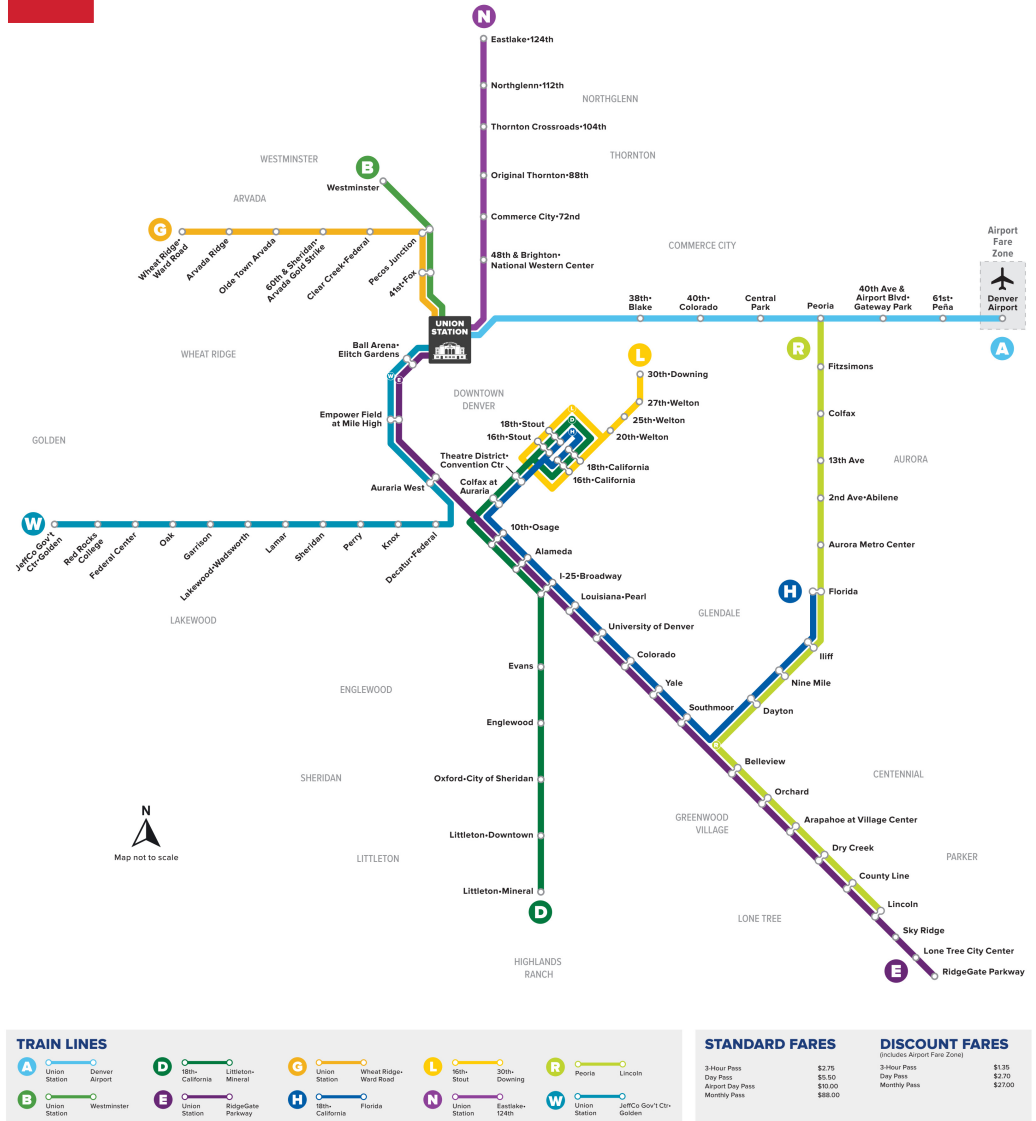

E

Union Station to RidgeGate Parkway Station

ከሪጅጎግ ፓርክዌይ ጣቢያ ወደ ዩኒየን ጣቢያ

RTD Rail Map

የበዓል መርሃ ግብር

የRTD አገልግሎቶች የአዲስ ዓመት ቀን፣ የመታሰቢያ ቀን፣ የነፃነት ቀን፣ የሰራተኛ ቀን፣ የምስጋና ቀን እና የገና ቀንን በተመለከተ የአሁኑ/የበዓል መርሃ ግብርን ይከተላሉ።

RidgeGate Parkway Station	Lone Tree City Center Station	Sky Ridge Station	Lincoln Station	County Line Station	Dry Creek Station	Arapahoe at Village Center Station	Orchard Station	Belleview Station	Southmoor Station	Yale Station	Colorado Station	University of Denver Station	Louisiana - Pearl Station	Evans Station	I-25 & Broadway Station	Alameda Station	10th & Osage Station	Auraria West Station	Empower Field at Mile High Station	Ball Arena - Elych Gardens Station	Union Station
09:10	09:11	09:13	09:16	09:19	09:21	09:24	09:26	09:29	09:32	09:35	09:38	09:41	09:43		09:46	09:48	09:51	09:55	09:56	09:58	10:00
09:40	09:41	09:43	09:46	09:49	09:51	09:54	09:56	09:59	10:02	10:05	10:08	10:11	10:13		10:16	10:18	10:21	10:25	10:26	10:28	10:30
10:10	10:11	10:13	10:16	10:19	10:21	10:24	10:26	10:29	10:32	10:35	10:38	10:41	10:43		10:46	10:48	10:51	10:55	10:56	10:58	11:00
10:40	10:41	10:43	10:46	10:49	10:51	10:54	10:56	10:59	11:02	11:05	11:08	11:11	11:13		11:16	11:18	11:21	11:25	11:26	11:28	11:30
11:10	11:11	11:13	11:16	11:19	11:21	11:24	11:26	11:29	11:32	11:35	11:38	11:41	11:43		11:46	11:48	11:51	11:55	11:56	11:58	12:00
11:40	11:41	11:43	11:46	11:49	11:51	11:54	11:56	11:59	12:02	12:05	12:08	12:11	12:13		12:16	12:18	12:21	12:25	12:26	12:28	12:30
12:10	12:11	12:13	12:16	12:19	12:21	12:24	12:26	12:29	12:32	12:35	12:38	12:41	12:43		12:46	12:48	12:51	12:55	12:56	12:58	01:00
12:40	12:41	12:43	12:46	12:49	12:51	12:54	12:56	12:59	01:02	01:05	01:08	01:11	01:13		01:16	01:18	01:21	01:25	01:26	01:28	01:30