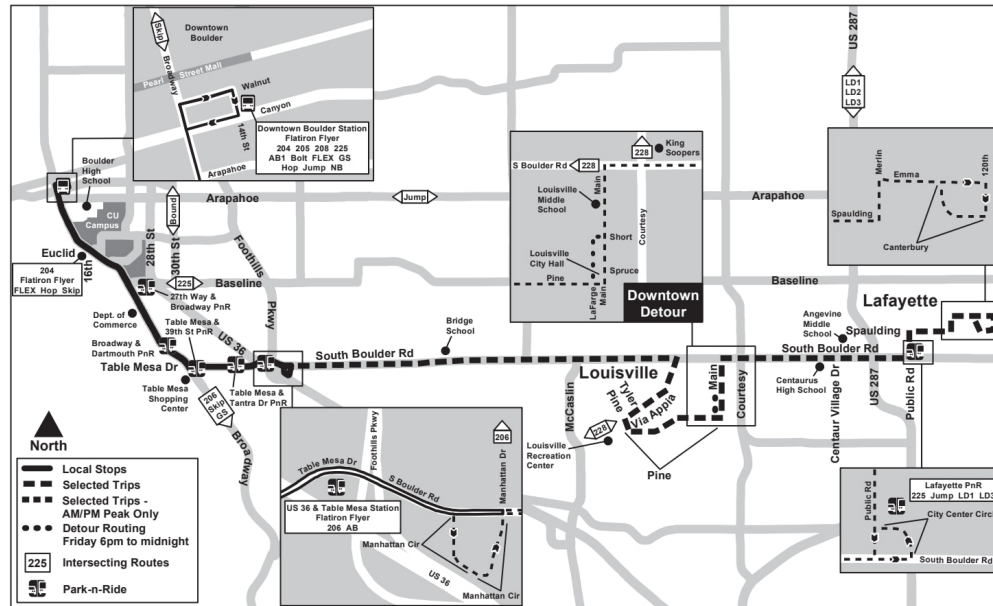

DASH

Boulder / Lafayette via Louisville 볼더/라파예트 경유 루이빌

Route DASH Boulder/Lafayette via Louisville Effective: 25 May 2025
Map Revised: 25 May 2025

휴일 일정

RTD 서비스는 설날, 현충일, 독립기념일, 노동절, 추수감사절, 성탄절의 일요일/공휴일 일정을 따릅니다.

범례

Downtown...

07:07
08:07

정류장 / 역 이름

AM
PM

2026년 1월 4일 - 2026년 5월 23일

동행 | 일요일/공휴일

Downtown Boulder...	Broadway - Canyon	Broadway - Euclid Ave...	Broadway & 27th Way	US 36 & Table Mesa Station -...	Manhattan - South Boulder	Via Appia - South Boulder	Pine - Appia	Main - Spruce	South Boulder - Centaur Village	Lafayette Park-n-Ride -...	Merlin-Spaulling	Canterbury Dr - Willoughby Blv
07:07	07:09	07:12	07:15	07:21		07:30	07:32	07:36	07:41	07:46	07:48	07:51
08:07	08:09	08:12	08:15	08:21		08:30	08:32	08:36	08:41	08:46	08:48	08:51
09:07	09:09	09:12	09:15	09:21		09:30	09:32	09:36	09:41	09:46	09:48	09:51
10:07	10:09	10:12	10:15	10:21		10:30	10:32	10:36	10:42	10:49	10:51	10:54
11:07	11:09	11:12	11:15	11:21		11:30	11:32	11:36	11:42	11:49	11:51	11:54
12:07	12:09	12:12	12:15	12:21		12:30	12:32	12:36	12:42	12:47	12:49	12:52
01:07	01:09	01:12	01:15	01:21		01:30	01:32	01:36	01:42	01:47	01:49	01:52
02:07	02:09	02:12	02:15	02:21		02:30	02:32	02:36	02:42	02:47	02:49	02:52
03:07	03:09	03:12	03:15	03:21		03:30	03:32	03:36	03:42	03:47	03:49	03:52
04:07	04:09	04:13	04:16	04:22		04:31	04:33	04:37	04:43	04:48	04:50	04:53
05:07	05:09	05:13	05:16	05:22		05:31	05:33	05:37	05:43	05:48	05:50	05:53
06:07	06:09	06:12	06:15	06:20		06:28	06:30	06:33	06:38	06:42	06:44	06:47
07:07	07:09	07:12	07:15	07:20		07:28	07:30	07:33	07:38	07:42	07:44	07:47
08:07	08:09	08:12	08:15	08:20		08:28	08:30	08:33	08:38	08:42	08:44	08:47
09:07	09:09	09:12	09:15	09:20		09:28	09:30	09:33	09:38	09:42	09:44	09:47
10:15	10:17	10:20	10:23	10:28		10:36	10:38	10:41	10:46	10:50	10:52	10:55
11:13	11:15	11:18	11:21	11:26	11:28							
12:13	12:15	12:18	12:21	12:26	12:28							